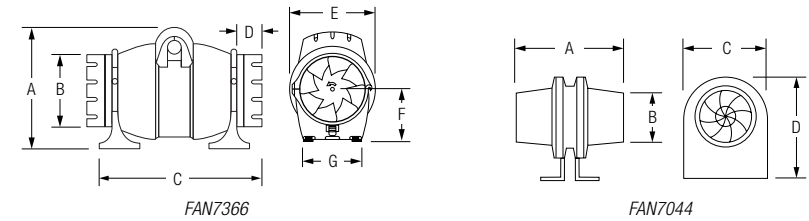

## Fascia Selections

Adapter Plate <i>supplied with kits above</i>	Round				Square			
	White	Black	LED White	LED Black	White	Black	LED White	LED Black
								
DCT4500	DCT4502	DCT4503	DCT4506	DCT4507	DCT4504	DCT4505	DCT4508	DCT4509

## Dimensions (mm)

Model	A	B	C	D	E	F	G
<b>FAN7366</b>	209	147	360	55	195	130	115
<b>FAN7044</b>	200	143	170	185	-	-	-
<b>Adapter Plate</b>	75	265	-	-	-	-	-
<b>Ceiling Plenum</b>	196-167 (adjustable)	265	190	103	-	-	-
<b>Round Fascia</b>	272	-	-	-	-	-	-
<b>Square Fascia</b>	272	272	-	-	-	-	-