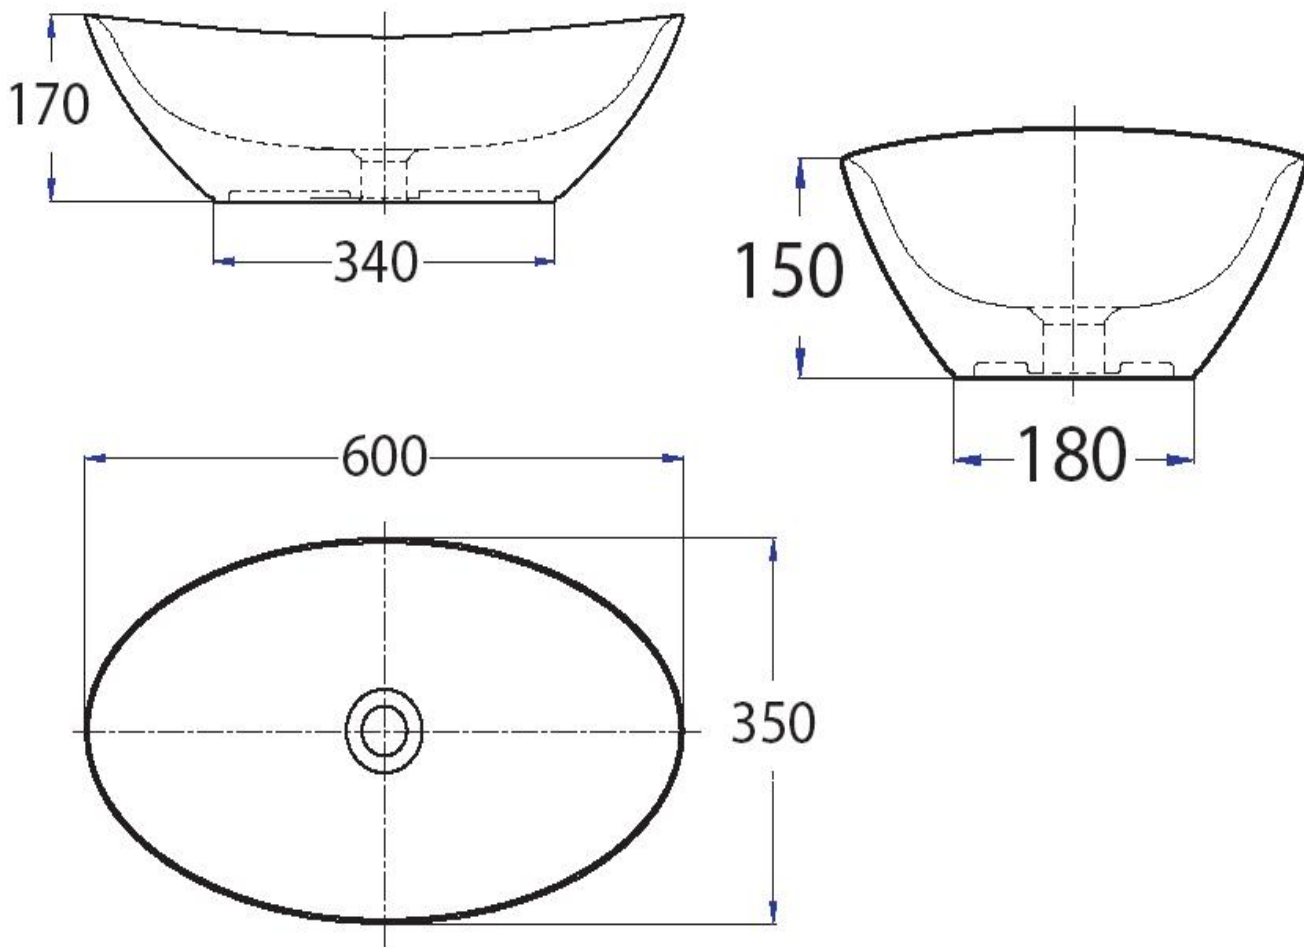

CYGNET VESSEL BASIN 600 X 350 NTH

22703.10

American Standard

Residential/Light
Commercial

Suitable for Residential/Light Commercial Use (Kitchens,
Bathrooms and Laundries in Motels, Hotels and
Retirement Villages)

10

Guarantee

10 Year Guarantee

Tap hole

No Tap Hole

Dimensions

600 (L) x 350 (W) x 170 (H)mm

Hand Finished

Hand Finished Vitreous China.

VC Allowance

Please give an allowance of 10mm (-/+) for all Vitreous
China basin dimensions.

A sophisticated European design that blends straight lines with sweeping curves.