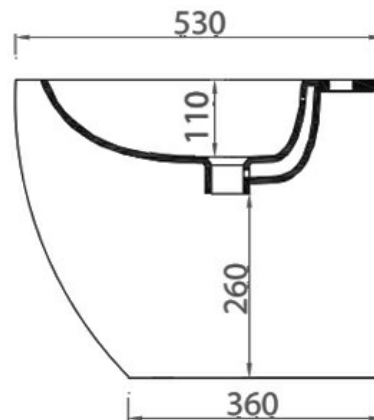

## FILE BACK TO WALL BIDET - WHITE

27207.10

\$1019

the.artceram

Residential/Light Commercial Use

Suitable for Residential/Light Commercial Use (Kitchens, Bathrooms and Laundries in Hotels, Motels and Retirement Villages).