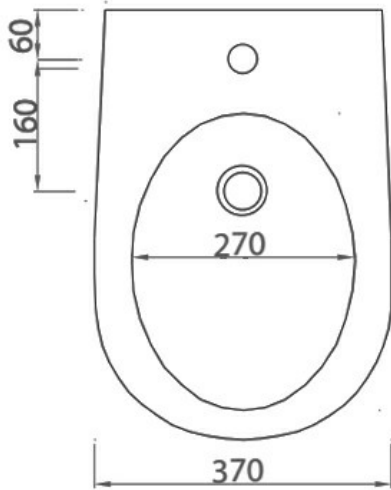

## FILE BACK TO WALL BIDET - WHITE

27207.10

\$1019

the.artceram

Residential/Light Commercial Use

Suitable for Residential/Light Commercial Use (Kitchens, Bathrooms and Laundries in Hotels, Motels and Retirement Villages).