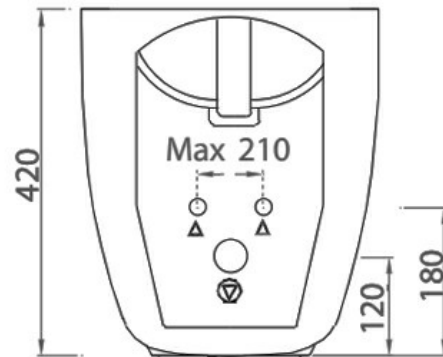

## FILE BACK TO WALL BIDET - WHITE

27207.10

\$1019

the.artceram

Residential/Light Commercial Use

Suitable for Residential/Light Commercial Use (Kitchens, Bathrooms and Laundries in Hotels, Motels and Retirement Villages).

5

Guarantee

5 Year Guarantee

Rimless Clean

Hygienic and easy to clean

Made in Italy

Designed & Engineered in Italy

Inspired by the Italian Studio Meneghello Paoletti, File toilet pans and bidets continue Artceram's tradition of contemporary bathware.