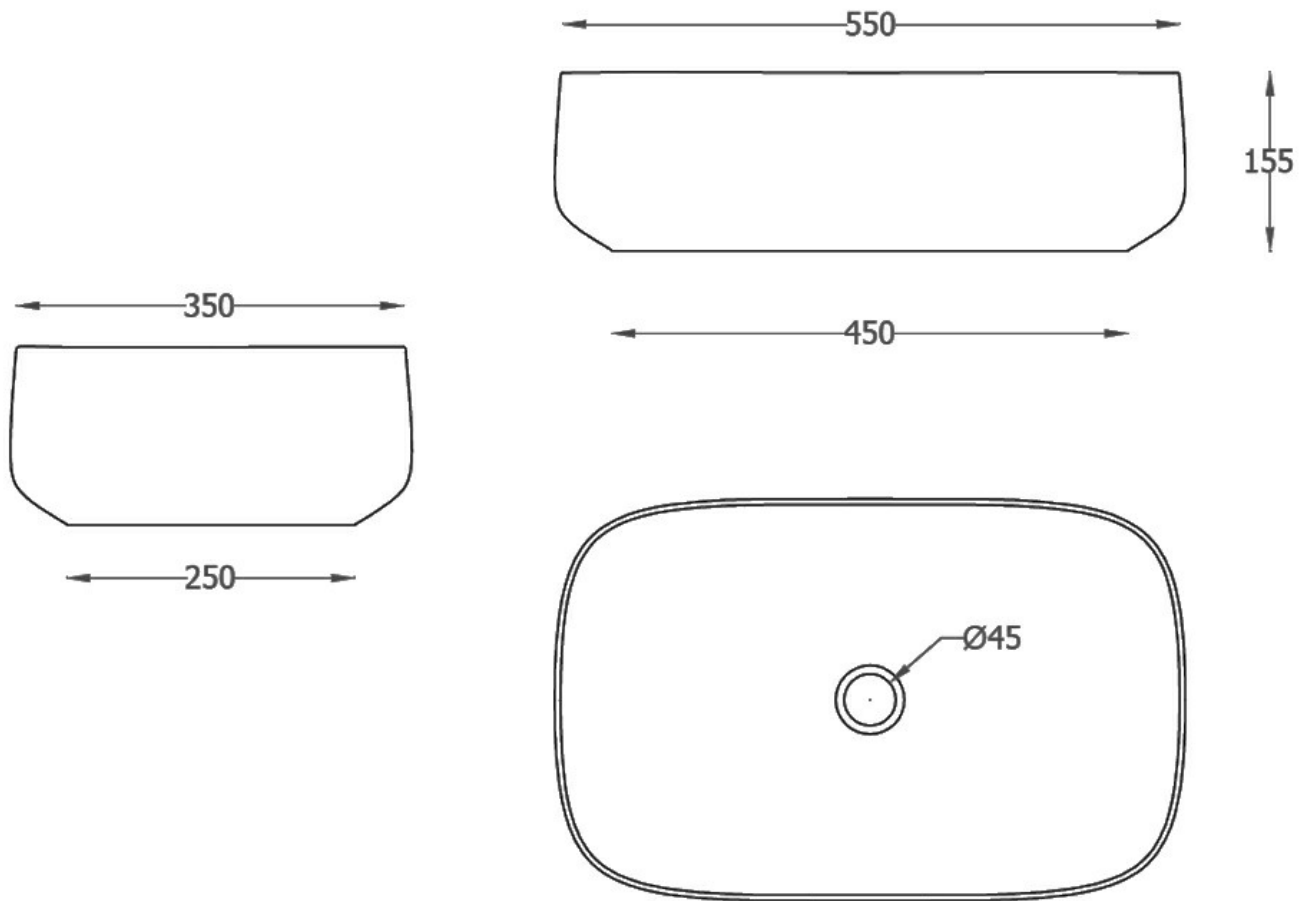

COGNAC QUADRO VESSEL BASIN 550 X 350 X 155

27453.10
\$975

the.artceram

Residential/Light
Commercial Use

Suitable for Residential/Light Commercial Use (Kitchens,
Bathrooms and Laundries in Hotels, Motels and
Retirement Villages).

5

Guarantee

5 Year Guarantee

Hand Finished

Hand Finished Vitreous China.

VC Allowance

Please give an allowance of 10mm (-/+) for all Vitreous
China basin dimensions.

Made in Italy

Designed & Engineered in
Italy

Designed by Italian designers Meneghello Paoletti Associati, Cognac Quadro is a collection of vessel washbasins that feature square themes and very thin rims, highlighting the concept of elegance and lightness.