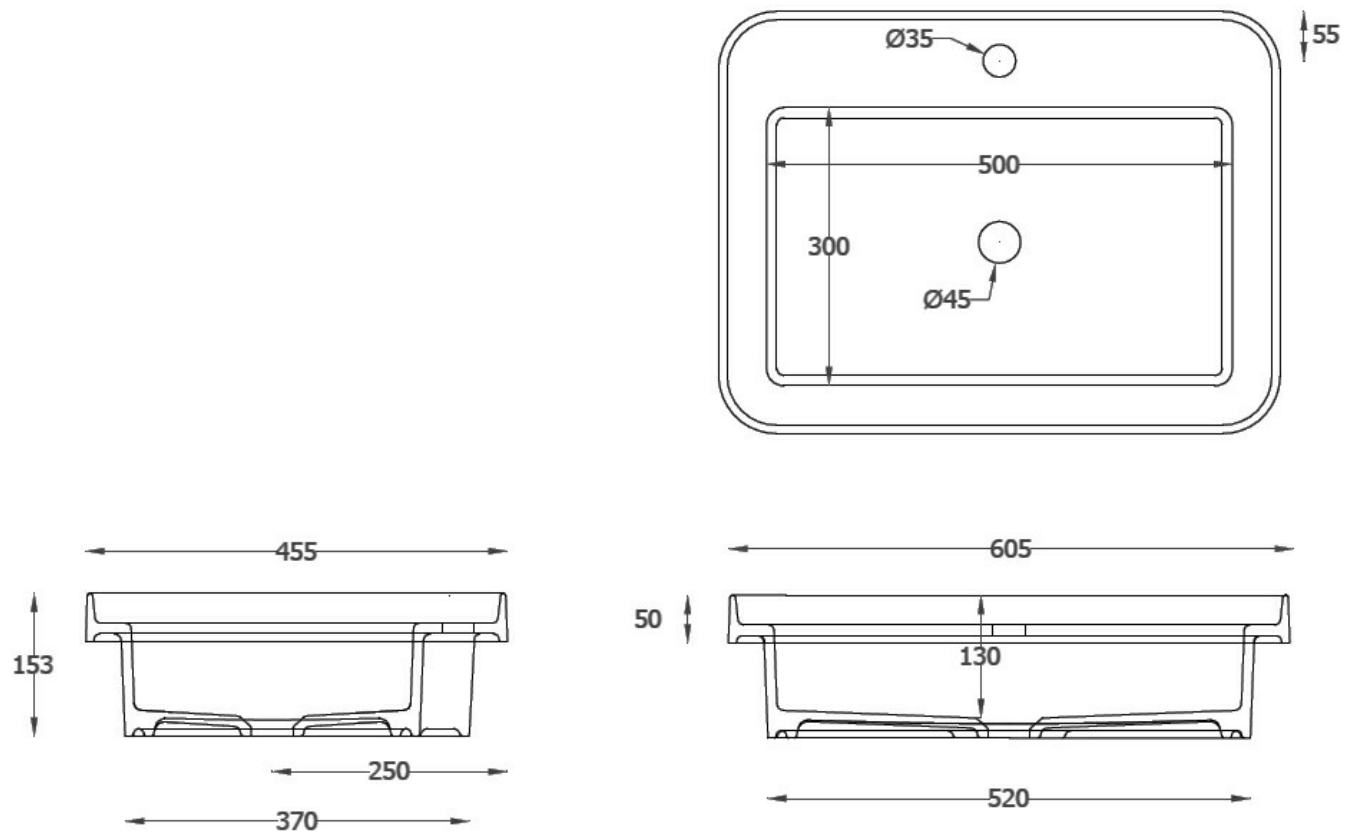

FUORI SCALA SQUARE INSET/VESSEL BASIN 1TH 605 x 455

27460.10

\$1175

the.artceram

Residential/Light Commercial Use

Suitable for Residential/Light Commercial Use (Kitchens, Bathrooms and Laundries in Hotels, Motels and Retirement Villages).

Please give an allowance of 10mm (-/+) for all Vitreous China basin dimensions.

Made in Italy

Designed & Engineered in Italy

Thanks to a very thin rim, the Fuori Scala basins can be installed as vessel basins – semiotically similar to a cooking pot – or as inset basins where the evident thin rim is accentuated; or mounted on dedicated metal structures.