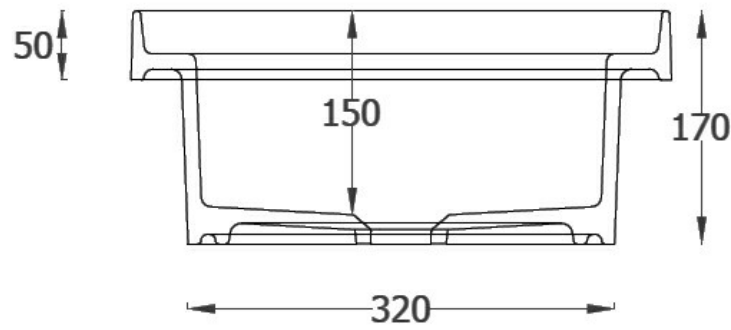

FUORI SCALA ROUND INSET/VESSEL BASIN 403 X 403

27462.10
\$939

the.artceram

Residential/Light
Commercial Use

Suitable for Residential/Light Commercial Use (Kitchens, Bathrooms and Laundries in Hotels, Motels and Retirement Villages).

5

Guarantee

5 Year Guarantee

Hand Finished

Hand Finished Vitreous China.

VC Allowance

Please give an allowance of 10mm (-/+) for all Vitreous China basin dimensions.

Made in Italy

Designed & Engineered in
Italy

Thanks to a very thin rim, the Fuori Scala basins can be installed as vessel basins – semiotically similar to a cooking pot – or as inset basins where the evident thin rim is accentuated; or mounted on dedicated metal structures.