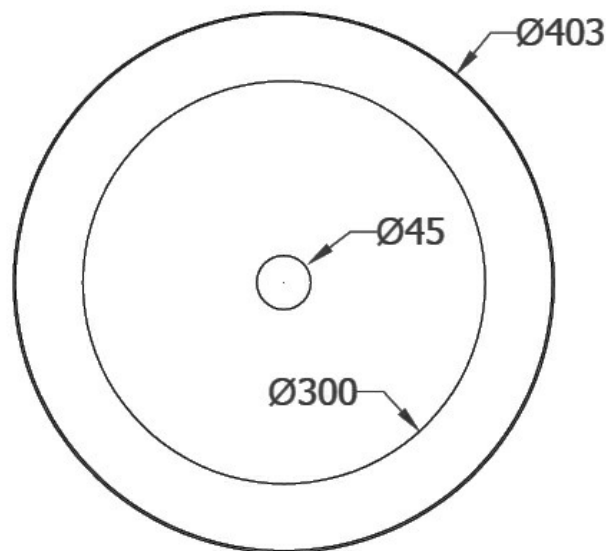

FUORI SCALA ROUND INSET/VESSEL BASIN 403 X 403

27462.10
\$939

the.artceram

Residential/Light
Commercial Use

Suitable for Residential/Light Commercial Use (Kitchens, Bathrooms and Laundries in Hotels, Motels and Retirement Villages).

5

Guarantee

5 Year Guarantee

Hand Finished

Hand Finished Vitreous China.

VC Allowance

Please give an allowance of 10mm (-/+) for all Vitreous China basin dimensions.

Made in Italy

Designed & Engineered in
Italy

Thanks to a very thin rim, the Fuori Scala basins can be installed as vessel basins – semiotically similar to a cooking pot – or as inset basins where the evident thin rim is accentuated; or mounted on dedicated metal structures.