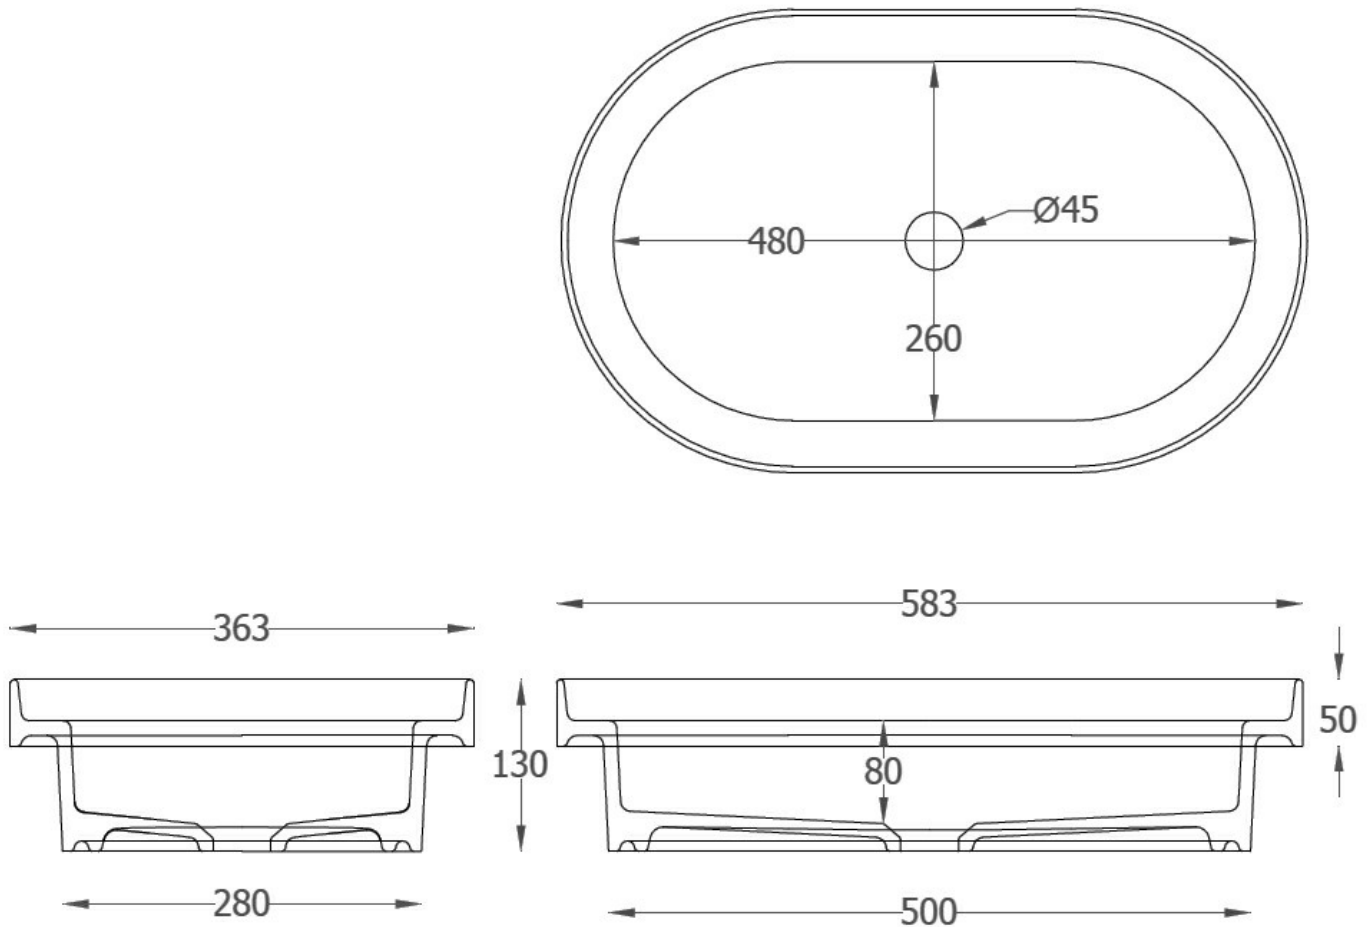

## FUORI SCALA OVAL INSET/VESSEL BASIN 583X363

27463.10

\$999

the.artceram

Residential/Light  
Commercial Use

Suitable for Residential/Light Commercial Use (Kitchens,  
Bathrooms and Laundries in Hotels, Motels and  
Retirement Villages).

5

Guarantee

5 Year Guarantee

Hand Finished

Hand Finished Vitreous China.

VC Allowance

Please give an allowance of 10mm (-/+ ) for all Vitreous  
China basin dimensions.

Made in Italy

Designed & Engineered in  
Italy

Thanks to a very thin rim, the Fuori Scala basins can be installed as vessel basins – semiotically similar to a cooking pot – or as inset basins where the evident thin rim is accentuated; or mounted on dedicated metal structures.