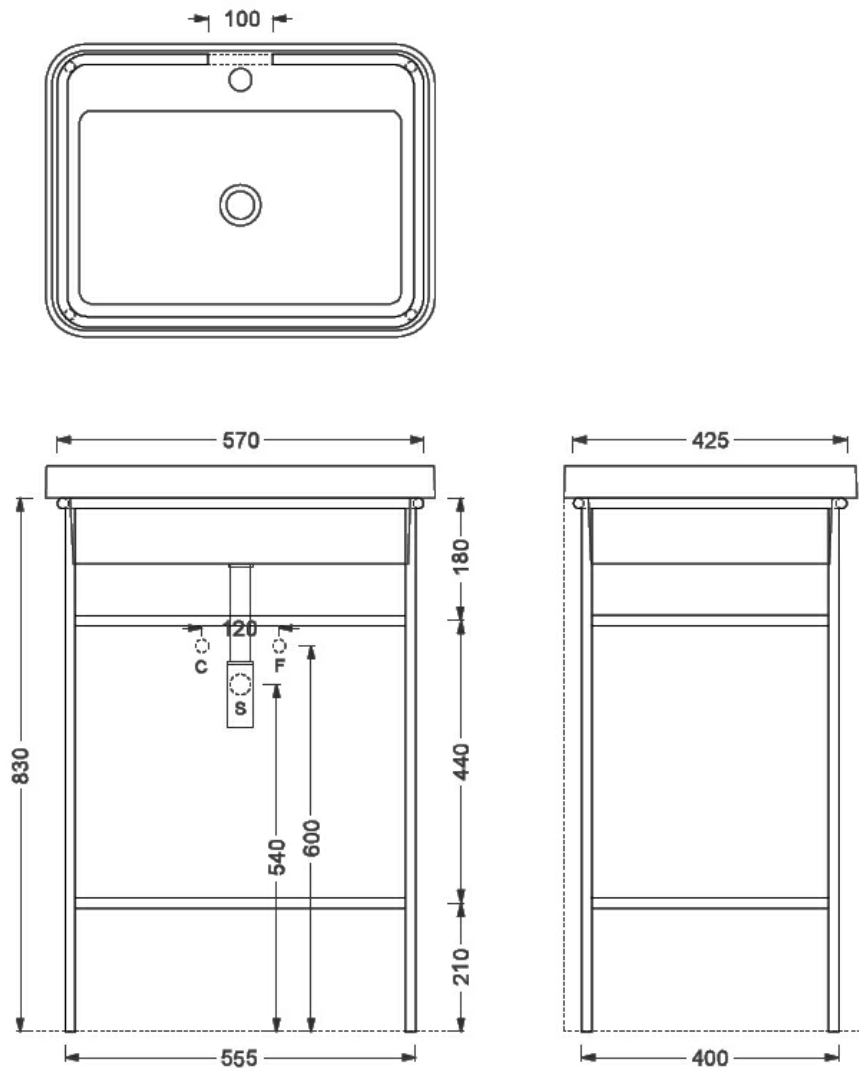

FUORI SCALA METAL STAND FOR SQUARE 605 INSET BASIN MATT

BLACK

27464.MBK

\$3115

the.artceram

Residential/Light
Commercial Use

Suitable for Residential/Light Commercial Use (Kitchens,
Bathrooms and Laundries in Hotels, Motels and
Retirement Villages).

5

Guarantee

5 Year Guarantee

Made in Italy

Designed & Engineered in
Italy

Thanks to a very thin rim, the Fuori Scala basins can be installed as vessel basins – semiotically similar to a cooking pot – or as inset basins where the evident thin rim is accentuated; or mounted on dedicated metal structures.