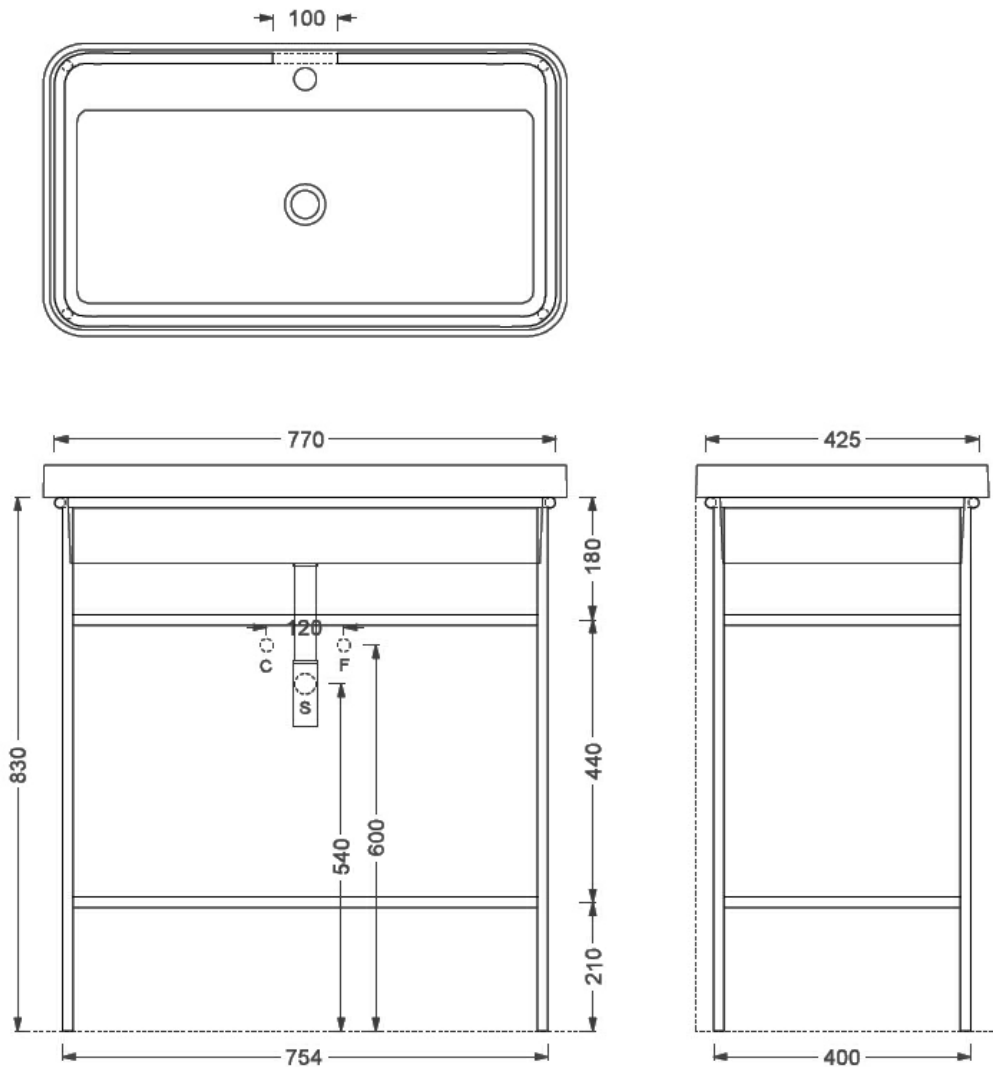

FUORI SCALA METAL STAND FOR SQUARE 805 INSET BASIN MATT

BLACK

27465.MBK

\$3115

the.artceram

Residential/Light
Commercial Use

Suitable for Residential/Light Commercial Use (Kitchens,
Bathrooms and Laundries in Hotels, Motels and
Retirement Villages).

5

Guarantee

5 Year Guarantee

Made in Italy

Designed & Engineered in
Italy

Thanks to a very thin rim, the Fuori Scala basins can be installed as vessel basins – semiotically similar to a cooking pot – or as inset basins where the evident thin rim is accentuated; or mounted on dedicated metal structures.