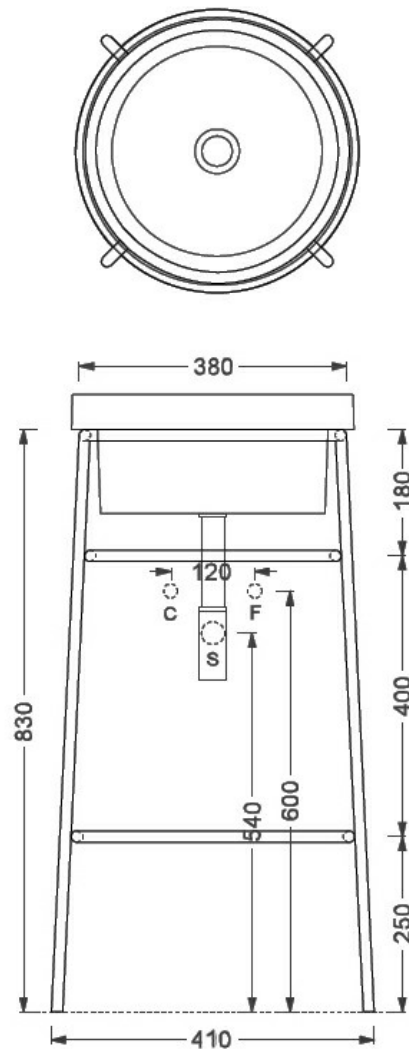

FUORI SCALA METAL STAND FOR ROUND 403 INSET BASIN MATT

BLACK

27466.MBK

\$2949

the.artceram

Residential/Light
Commercial Use

Suitable for Residential/Light Commercial Use (Kitchens,
Bathrooms and Laundries in Hotels, Motels and
Retirement Villages).

5

Guarantee

5 Year Guarantee

Made in Italy

Designed & Engineered in
Italy

Thanks to a very thin rim, the Fuori Scala basins can be installed as vessel basins – semiotically similar to a cooking pot – or as inset basins where the evident thin rim is accentuated; or mounted on dedicated metal structures.