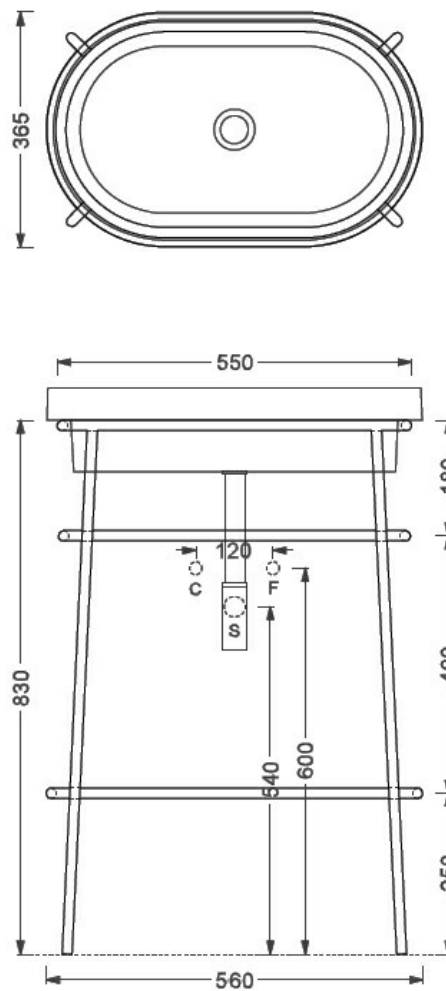

FUORI SCALA METAL STAND FOR OVAL 583 INSET BASIN MATT

BLACK

27467.MBK

\$3515

the.artceram

Residential/Light
Commercial Use

Suitable for Residential/Light Commercial Use (Kitchens,
Bathrooms and Laundries in Hotels, Motels and
Retirement Villages).

5

Guarantee

5 Year Guarantee

Made in Italy

Designed & Engineered in
Italy

Thanks to a very thin rim, the Fuori Scala basins can be installed as vessel basins – semiotically similar to a cooking pot – or as inset basins where the evident thin rim is accentuated; or mounted on dedicated metal structures.