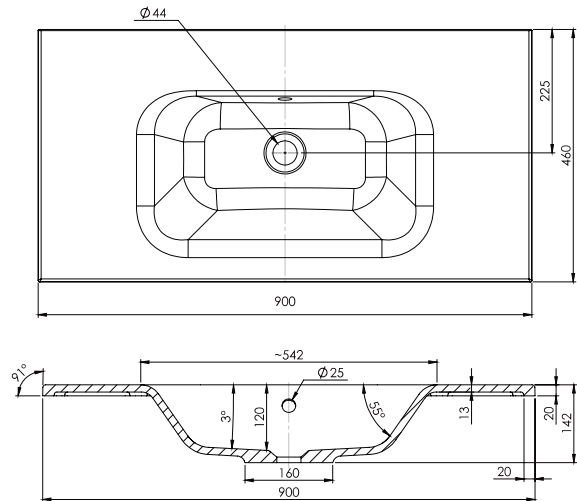

SPECIFICATION SHEET

900mm Basin Options

Via

StoneCast with overflow
VIA900

W900 x D460 x H20