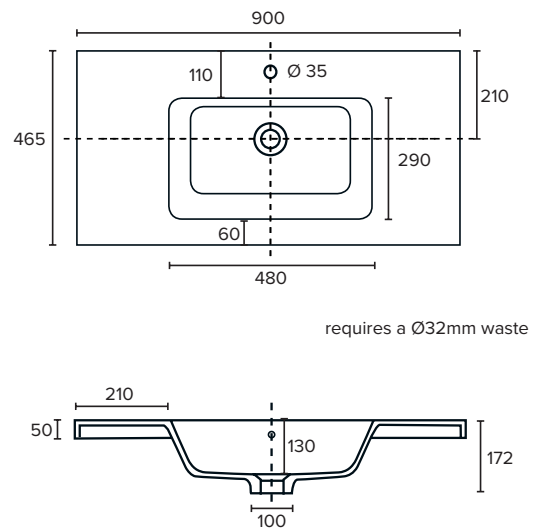

Ari

StoneCast with overflow
VA900

W900 x D465 x H50