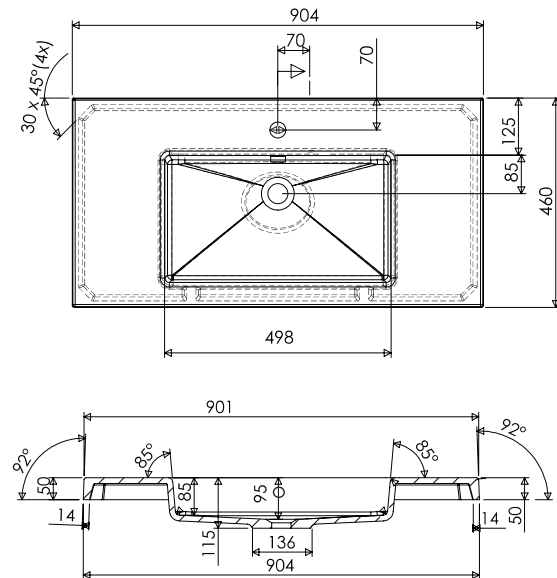

Ponti

StoneCast with overflow
PO900

W900 x D460 x H50