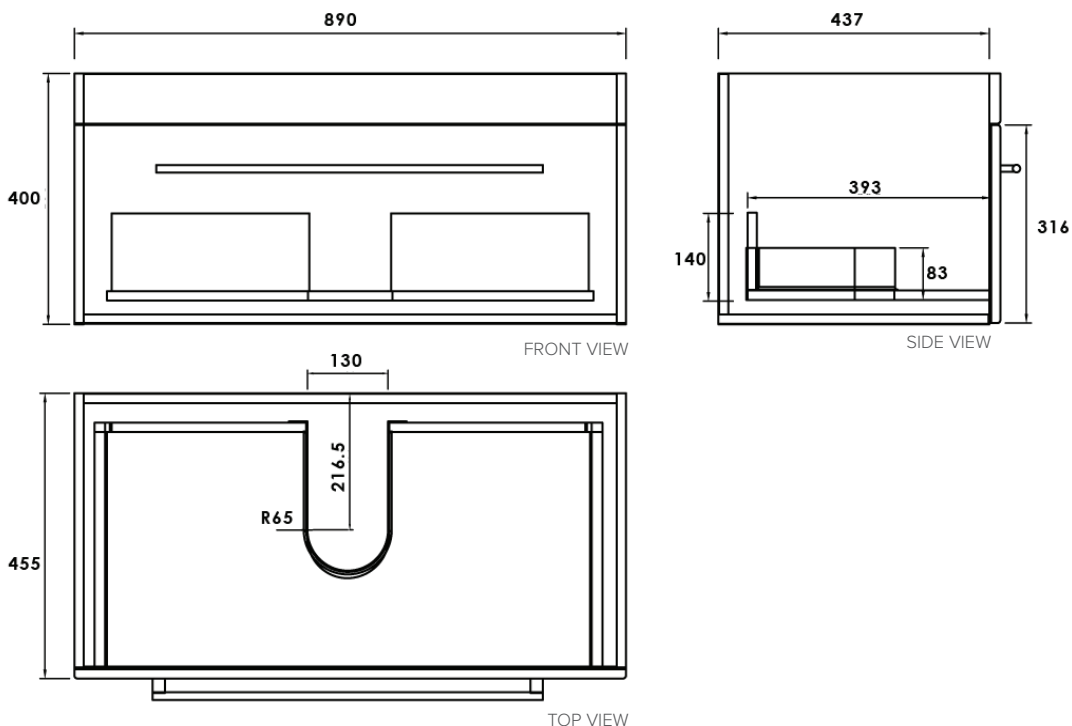

### Features

- Wall Hung
- 1 Drawer
- Single Basin
- Gloss White: 2-pack urethane on MRF
- Colours: Laminate finish
- Dimensions: H420 x W900 x D465

### Technical Details

Note: All measurements shown are in millimetres. Sizes are nominal.

## 900mm Basin Options