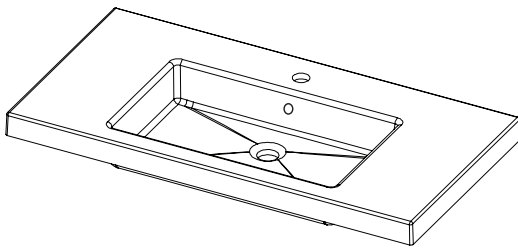

Ponti

StoneCast with overflow
PO900

W900 x D460 x H50