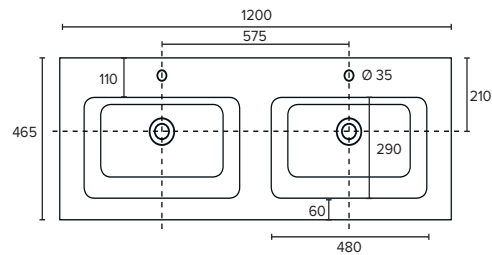

Technical Details

Note: All measurements shown are in millimetres. Sizes are nominal.

SPECIFICATION SHEET

1200mm Double Basin Options

Delgado

Stonecast with Overflow
DG1200D

W1200 x D465 x H15

requires a Ø32mm waste

Clasico

Vitreous China with Overflow
4235

W1200 x D465 x H20

Rosa

Stonecast with Overflow
VR1200D

W1200 x D465 x H25

requires a Ø32mm waste

SPECIFICATION SHEET

1200mm Double Basin Options

Ari

Stonecast with Overflow
VA1200D

W1200 x D465 x H50

requires a Ø32mm waste