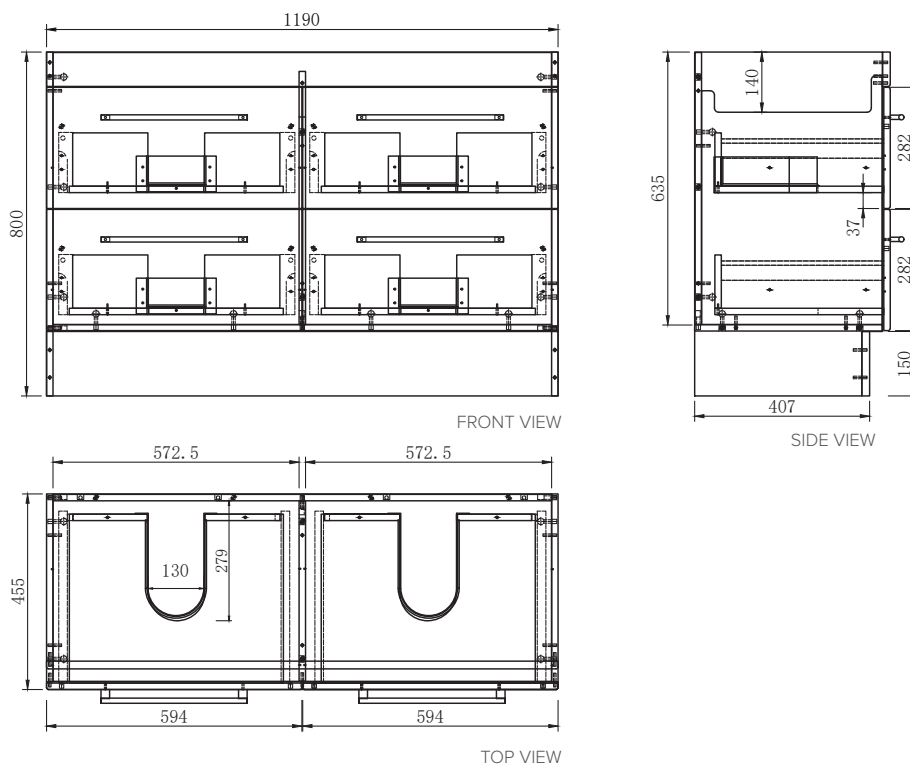

SPECIFICATION SHEET

Citi 1200mm 4 Drawer Double Basin Floor Vanity

Features

- Floorstanding
- 4 Drawers
- Double Basin
- Gloss White: 2-pack urethane on MRF
- Colours: Laminate finish
- Dimensions: H820 x W1200 x D465

Technical Details

Note: All measurements shown are in millimetres. Sizes are nominal.

SPECIFICATION SHEET

1200mm Double Basin Options

Delgado

Stonecast with Overflow
DG1200D

W1200 x D465 x H15

requires a Ø32mm waste

Clasico

Vitreous China with Overflow
4235

W1200 x D465 x H20

Rosa

Stonecast with Overflow
VR1200D

W1200 x D465 x H25

requires a Ø32mm waste

SPECIFICATION SHEET

1200mm Double Basin Options

Ari

Stonecast with Overflow
VA1200D

W1200 x D465 x H50

requires a Ø32mm waste