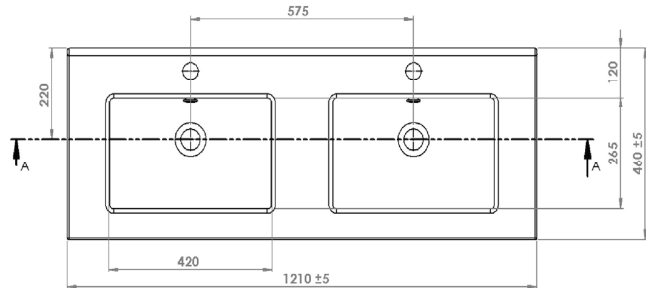

SPECIFICATION SHEET

Citi 1200mm 4 Drawer Double Basin Floor Vanity

Features

- Floorstanding
- 4 Drawers
- Double Basin
- Gloss White: 2-pack urethane on MRF
- Colours: Laminate finish
- Dimensions: H820 x W1200 x D465

Technical Details

Note: All measurements shown are in millimetres. Sizes are nominal.

SPECIFICATION SHEET

1200mm Double Basin Options

Delgado

Stonecast with Overflow
DG1200D

W1200 x D465 x H15

requires a Ø32mm waste

Clasico

Vitreous China with Overflow
4235

W1200 x D465 x H20

Rosa

Stonecast with Overflow
VR1200D

W1200 x D465 x H25

requires a Ø32mm waste

SPECIFICATION SHEET

1200mm Double Basin Options

Ari

Stonecast with Overflow
VA1200D

W1200 x D465 x H50

requires a Ø32mm waste