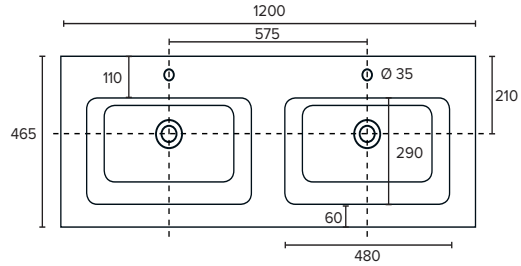

SPECIFICATION SHEET

Citi 1200mm 4 Drawer Double Basin Floor Vanity

Features

- Floorstanding
- 4 Drawers
- Double Basin
- Gloss White: 2-pack urethane on MRF
- Colours: Laminate finish
- Dimensions: H820 x W1200 x D465

Technical Details

Note: All measurements shown are in millimetres. Sizes are nominal.

SPECIFICATION SHEET

1200mm Double Basin Options

Delgado

Stonecast with Overflow
DG1200D

W1200 x D465 x H15

requires a Ø32mm waste

Clasico

Vitreous China with Overflow
4235

W1200 x D465 x H20

Rosa

Stonecast with Overflow
VR1200D

W1200 x D465 x H25

requires a Ø32mm waste

SPECIFICATION SHEET

1200mm Double Basin Options

Ari

Stonecast with Overflow
VA1200D

W1200 x D465 x H50

requires a Ø32mm waste