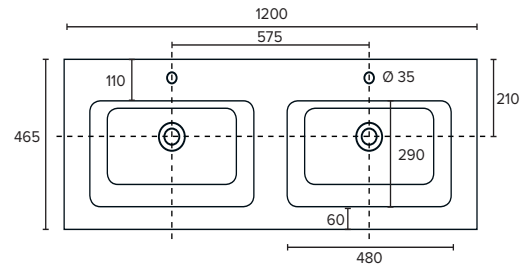

Technical Details

Note: All measurements shown are in millimetres. Sizes are nominal.

SPECIFICATION SHEET

1200mm Double Basin Options

Delgado

Stonecast with Overflow
DG1200D

W1200 x D465 x H15

requires a Ø32mm waste

Clasico

Vitreous China with Overflow
4235

W1200 x D465 x H20

Rosa

Stonecast with Overflow
VR1200D

W1200 x D465 x H25

requires a Ø32mm waste

SPECIFICATION SHEET

1200mm Double Basin Options

Ari

Stonecast with Overflow
VA1200D

W1200 x D465 x H50

requires a Ø32mm waste