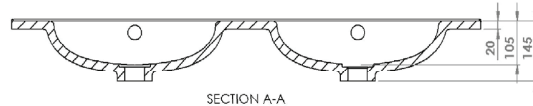

Technical Details

Note: All measurements shown are in millimetres. Sizes are nominal.

SPECIFICATION SHEET

1200mm Double Basin Options

Delgado

Stonecast with Overflow
DG1200D

W1200 x D465 x H15

requires a Ø32mm waste

Clasico

Vitreous China with Overflow
4235

W1200 x D465 x H20

Rosa

Stonecast with Overflow
VR1200D

W1200 x D465 x H25

requires a Ø32mm waste

SPECIFICATION SHEET

1200mm Double Basin Options

Ari

Stonecast with Overflow
VA1200D

W1200 x D465 x H50

requires a Ø32mm waste