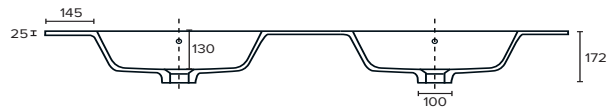

SPECIFICATION SHEET

Citi 1500mm 4 Drawer Double Basin Floor Vanity

Features

- Floorstanding
- 4 Drawers
- Double Basin
- Gloss White: 2-pack urethane on MRF
- Colours: Laminate finish
- Dimensions: H800 x W1500 x D465

Colour Options with Code

Technical Details

Note: All measurements shown are in millimetres. Sizes are nominal.

SPECIFICATION SHEET

1500mm Basin Options

Rosa

Stonecast with Overflow
VR1500

W1500 x D465 x H25