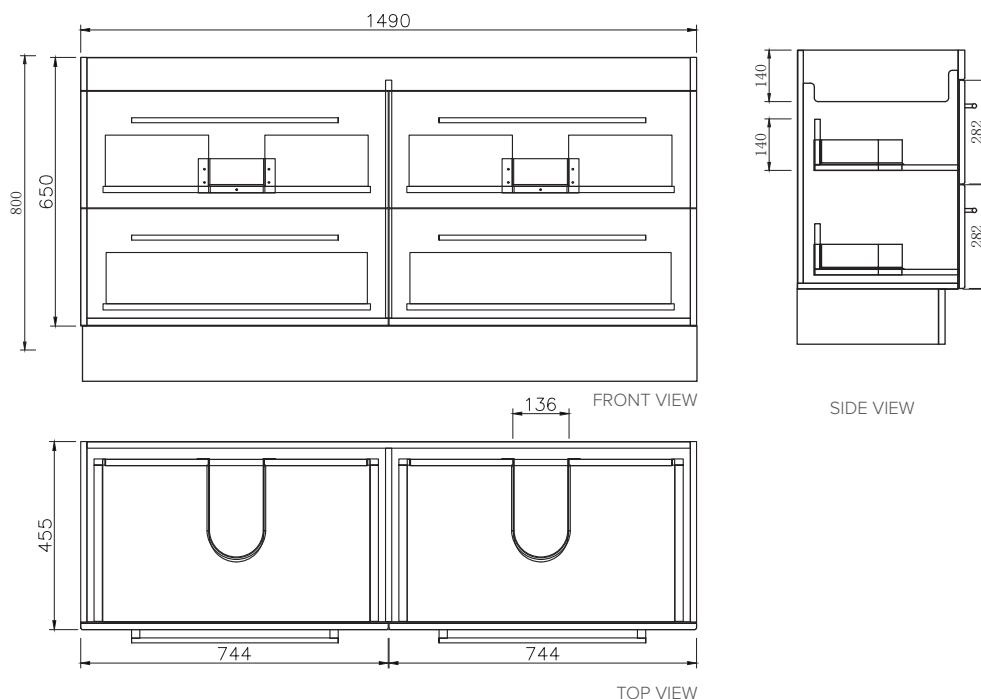

SPECIFICATION SHEET

Citi 1500mm 4 Drawer Double Basin Floor Vanity

Features

- Floorstanding
- 4 Drawers
- Double Basin
- Gloss White: 2-pack urethane on MRF
- Colours: Laminate finish
- Dimensions: H800 x W1500 x D465

Colour Options with Code

Technical Details

Note: All measurements shown are in millimetres. Sizes are nominal.

SPECIFICATION SHEET

1500mm Basin Options

Rosa

Stonecast with Overflow
VR1500

W1500 x D465 x H25

Ari

Stonecast with Overflow
VA1500

W1500 x D465 x H50