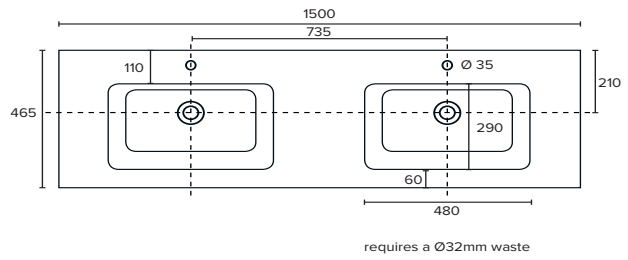

SPECIFICATION SHEET

Citi 1500mm 4 Drawer Double Basin Floor Vanity

Features

- Floorstanding
- 4 Drawers
- Double Basin
- Gloss White: 2-pack urethane on MRF
- Colours: Laminate finish
- Dimensions: H800 x W1500 x D465

Colour Options with Code

Technical Details

Note: All measurements shown are in millimetres. Sizes are nominal.

SPECIFICATION SHEET

1500mm Basin Options

Rosa

Stonecast with Overflow
VR1500

W1500 x D465 x H25

Ari

Stonecast with Overflow
VA1500

W1500 x D465 x H50