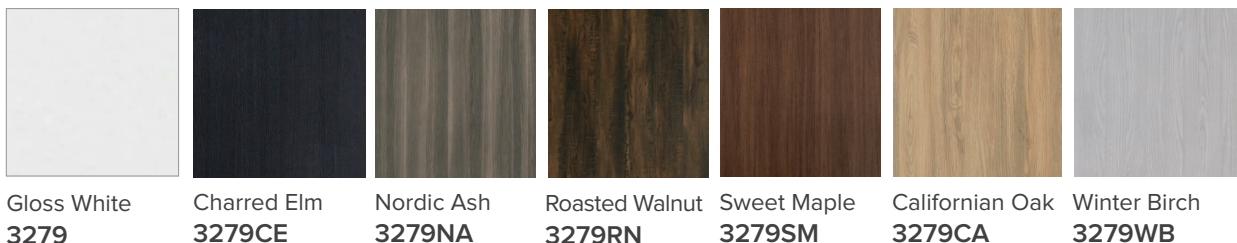

SPECIFICATION SHEET

Citi 1500mm 4 Drawer Double Basin Floor Vanity

Features

- Floorstanding
- 4 Drawers
- Double Basin
- Gloss White: 2-pack urethane on MRF
- Colours: Laminate finish
- Dimensions: H800 x W1500 x D465

Colour Options with Code

Technical Details

Note: All measurements shown are in millimetres. Sizes are nominal.

SPECIFICATION SHEET

1500mm Basin Options

Rosa

Stonecast with Overflow
VR1500

W1500 x D465 x H25