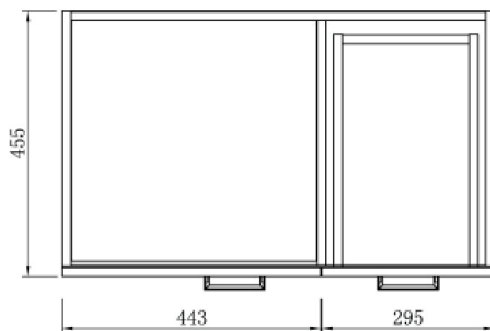

SPECIFICATION SHEET

Qube 750mm 1 Door, 1 Drawer Wall Vanity

Features

- Wall Hung
- 1 Drawer
- 1 Door
- Single Basin
- Gloss White: 2-pack urethane on MRF
- Colours: Laminate finish
- Dimensions: H420 x W750 x D465

Technical Details

Note: All measurements shown are in millimetres. Sizes are nominal.

FRONT VIEW

SIDE VIEW

TOP VIEW