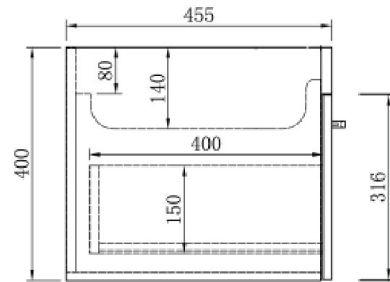

SPECIFICATION SHEET

Qube 750mm 1 Door, 1 Drawer Wall Vanity

Features

- Wall Hung
- 1 Drawer
- 1 Door
- Single Basin
- Gloss White: 2-pack urethane on MRF
- Colours: Laminate finish
- Dimensions: H420 x W750 x D465

Technical Details

Note: All measurements shown are in millimetres. Sizes are nominal.

FRONT VIEW

SIDE VIEW

TOP VIEW