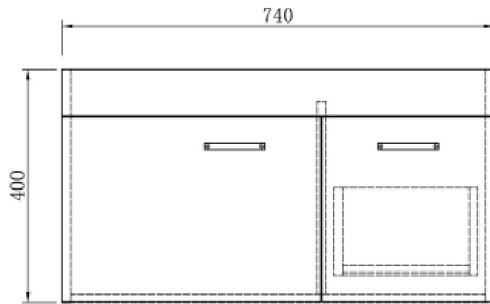

SPECIFICATION SHEET

Qube 750mm 1 Door, 1 Drawer Wall Vanity

Features

- Wall Hung
- 1 Drawer
- 1 Door
- Single Basin
- Gloss White: 2-pack urethane on MRF
- Colours: Laminate finish
- Dimensions: H420 x W750 x D465

Technical Details

Note: All measurements shown are in millimetres. Sizes are nominal.

FRONT VIEW

SIDE VIEW

TOP VIEW