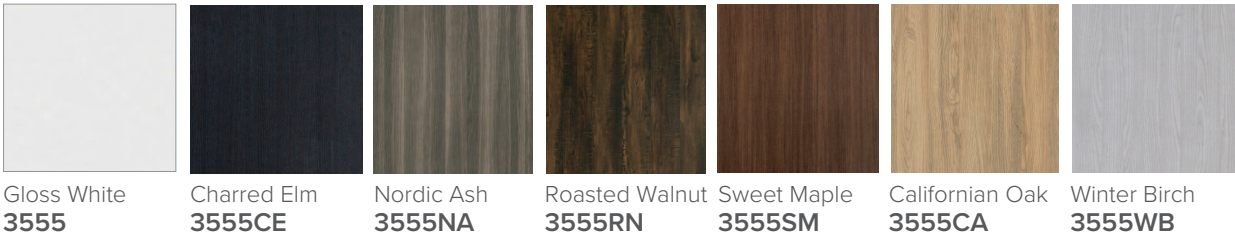

## Qube 600mm 2 Door Floor Vanity

### Features

- Floorstanding
- 2 Doors
- Single Basin
- Gloss White: 2-pack urethane on MRF
- Colours: Laminate finish
- Dimensions: H820 x W600 x D465

### Colour Options with Code