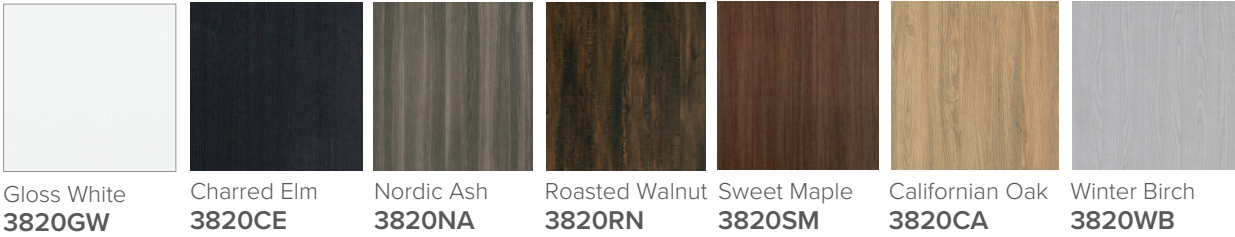

### Features

- Wall Hung
- 1 Door
- 50mm Ari Stonecast Basin
- Interchangeable Left or Right Basin
- Gloss White: 2-pack urethane on MRF
- Colours: Laminate finish
- Dimensions: H400 x W400 x D220

### Colour Options with Code

### Colour Options with Code

Gloss White  
3820GWD

Ridge Oak  
3820ROD

Raft Wood  
3820RWD

Cinder  
3820CD

Hickory Oak  
3820HOD

Smoked Walnut  
3820SWD