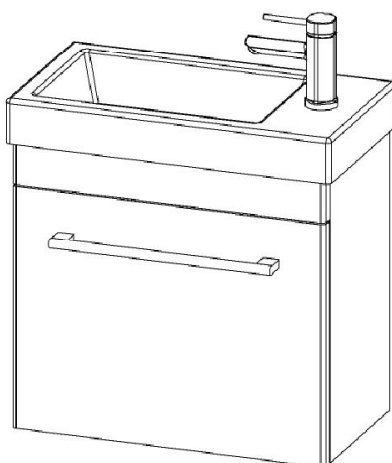

### Features

- Wall Hung
- 1 Door
- 50mm Ari Stonecast Basin
- Interchangeable Left or Right Basin
- Gloss White: 2-pack urethane on MRF
- Colours: Laminate finish
- Dimensions: H400 x W400 x D220

### Technical Details

Note: All measurements shown are in millimetres. Sizes are nominal.