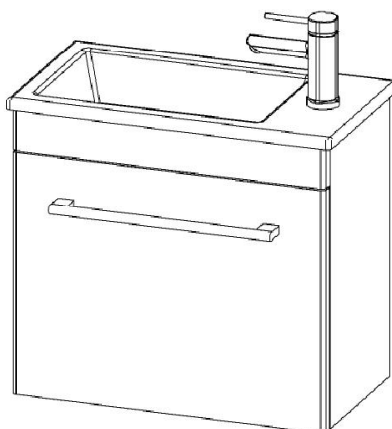

### Features

- Wall Hung
- 1 Door
- Single 15mm Delgado Stonecast Basin
- Gloss White: 2-pack urethane on MRF
- Colours: Laminate finish
- Dimensions: H365 x W400 x D225

### Technical Details

Note: All measurements shown are in millimetres. Sizes are nominal.

FRONT VIEW

SIDE VIEW

TOP VIEW