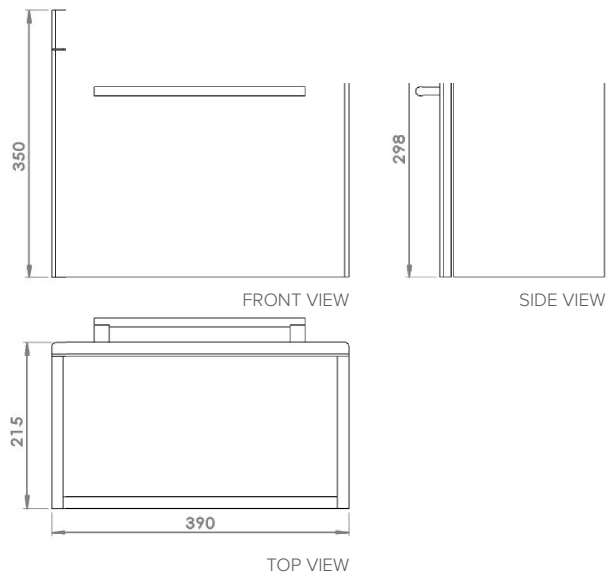

### Features

- Wall Hung
- 1 Door
- 50mm Ari Stonecast Basin
- Interchangeable Left or Right Basin
- Gloss White: 2-pack urethane on MRF
- Colours: Laminate finish
- Dimensions: H400 x W400 x D220

### Technical Details

Note: All measurements shown are in millimetres. Sizes are nominal.

### Features

- Wall Hung
- 1 Door
- Single 15mm Delgado Stonecast Basin
- Gloss White: 2-pack urethane on MRF
- Colours: Laminate finish
- Dimensions: H365 x W400 x D225

### Technical Details

Note: All measurements shown are in millimetres. Sizes are nominal.

FRONT VIEW

SIDE VIEW

TOP VIEW