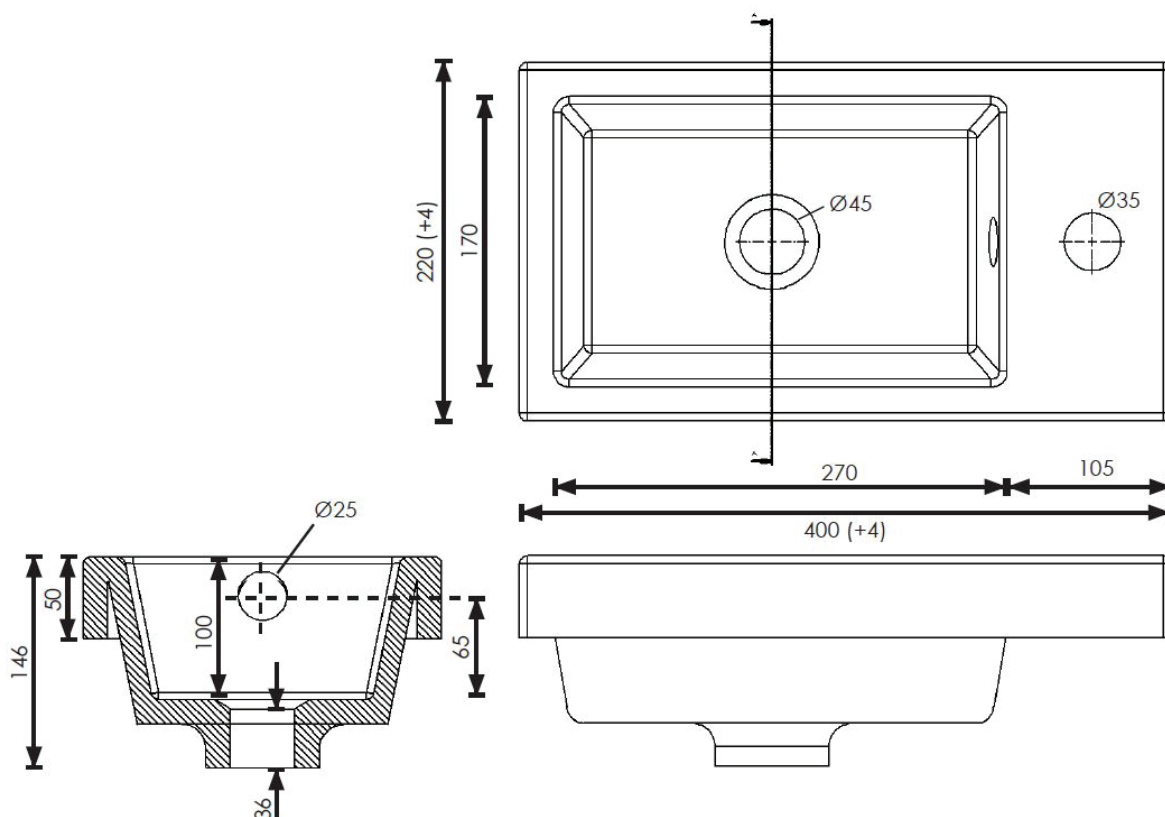

SPECIFICATION SHEET

Stonecast Ari 400 Basin

Stonecast

3828

H85 X W405 X D220