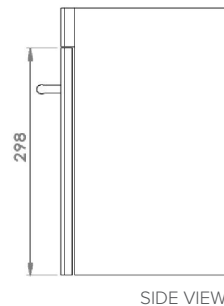

### Technical Details

Note: All measurements shown are in millimetres. Sizes are nominal.

### Features

- Wall Hung
- 1 Door
- Single 15mm Delgado Stonecast Basin
- Gloss White: 2-pack urethane on MRF
- Colours: Laminate finish
- Dimensions: H365 x W400 x D225

### Technical Details

Note: All measurements shown are in millimetres. Sizes are nominal.

FRONT VIEW

SIDE VIEW

TOP VIEW