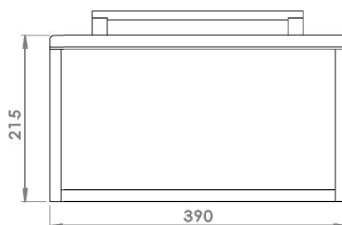

### Features

- Wall Hung
- 1 Door
- Single 15mm Delgado Stonecast Basin
- Gloss White: 2-pack urethane on MRF
- Colours: Laminate finish
- Dimensions: H365 x W400 x D225

### Technical Details

Note: All measurements shown are in millimetres. Sizes are nominal.

FRONT VIEW

SIDE VIEW

TOP VIEW