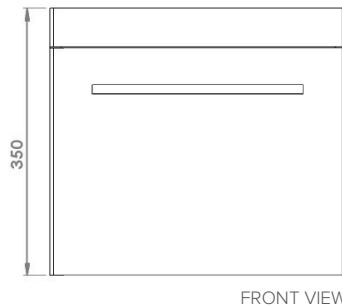

### Features

- Wall Hung
- 1 Door
- Single 15mm Delgado Stonecast Basin
- Gloss White: 2-pack urethane on MRF
- Colours: Laminate finish
- Dimensions: H365 x W400 x D225

### Technical Details

Note: All measurements shown are in millimetres. Sizes are nominal.

FRONT VIEW

SIDE VIEW

TOP VIEW