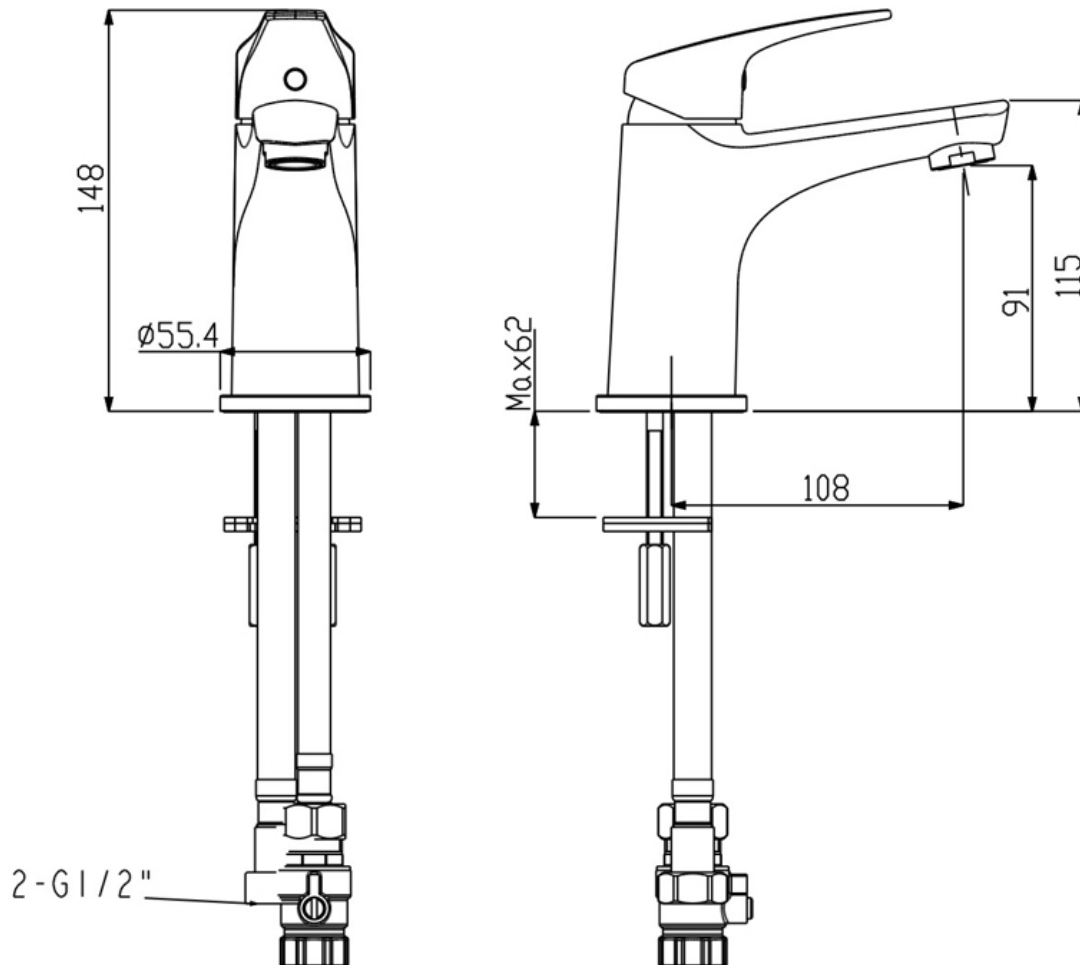

VERONA BASIN MIXER CHROME

42351.02

ELEMENTi

Residential/Light Commercial

Suitable for Residential/Light Commercial Use (Kitchens, Bathrooms and Laundries in Motels, Hotels and Retirement Villages)

10

Guarantee

10 Year Guarantee

3 Star WELS rating

Low Unequal Pressure. More than 7.5 but not more than 9 litres per minute.

5 Star WELS rating

Mains Pressure. More than 4.5 but not more than 6 litres per minute

Mains Pressure

Suitable for Mains Pressure.