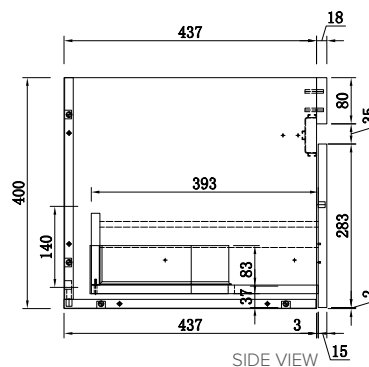

SPECIFICATION SHEET

Brookfield 750mm 1 Drawer Wall Vanity

Features

- Wall Hung
- 1 Drawer
- Single Basin
- Gloss White: 2-pack urethane on MRF
- Colours: Laminate finish
- Dimensions: H420 x W750 x D465

Colour Options with Code

FRONT VIEW

TOP VIEW

SIDE VIEW

SPECIFICATION SHEET

750mm Basin Options

Via

StoneCast with overflow
VIA750

W750 x D460 x H20

Ponti

StoneCast with overflow
PO750

W750 x D460 x H50

Ari

StoneCast with overflow
VA750

W750 x D465 x H50

requires a $\phi 32$ mm waste

SPECIFICATION SHEET

750mm Basin Options

Clasico

Vitreous China with overflow
4220

W760 x D465 x H20