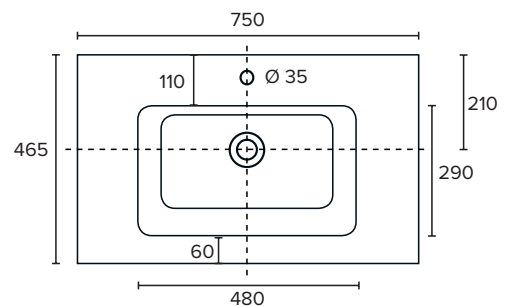

SPECIFICATION SHEET

Brookfield 750mm 1 Drawer Wall Vanity

Features

- Wall Hung
- 1 Drawer
- Single Basin
- Gloss White: 2-pack urethane on MRF
- Colours: Laminate finish
- Dimensions: H420 x W750 x D465

Colour Options with Code

FRONT VIEW

TOP VIEW

SIDE VIEW

SPECIFICATION SHEET

750mm Basin Options

Via

StoneCast with overflow
VIA750

W750 x D460 x H20

Ponti

StoneCast with overflow
PO750

W750 x D460 x H50

Ari

StoneCast with overflow
VA750

W750 x D465 x H50

requires a $\phi 32$ mm waste

SPECIFICATION SHEET

750mm Basin Options

Clasico

Vitreous China with overflow
4220

W760 x D465 x H20