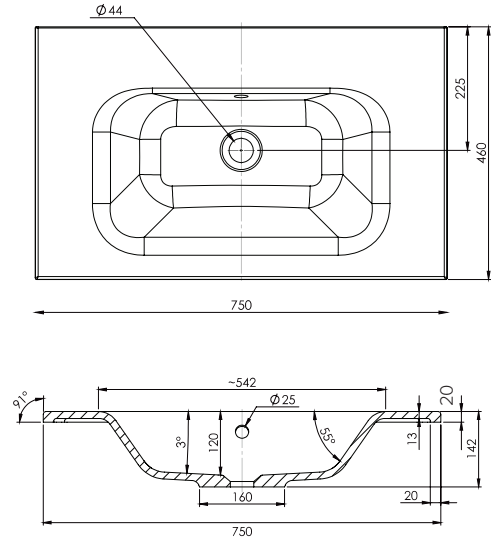

SPECIFICATION SHEET

Brookfield 750mm 1 Drawer Wall Vanity

Features

- Wall Hung
- 1 Drawer
- Single Basin
- Gloss White: 2-pack urethane on MRF
- Colours: Laminate finish
- Dimensions: H420 x W750 x D465

Colour Options with Code

FRONT VIEW

TOP VIEW

SIDE VIEW

SPECIFICATION SHEET

750mm Basin Options

Via

StoneCast with overflow
VIA750

W750 x D460 x H20

Ponti

StoneCast with overflow
PO750

W750 x D460 x H50

Ari

StoneCast with overflow
VA750

W750 x D465 x H50

requires a $\phi 32$ mm waste

SPECIFICATION SHEET

750mm Basin Options

Clasico

Vitreous China with overflow
4220

W760 x D465 x H20