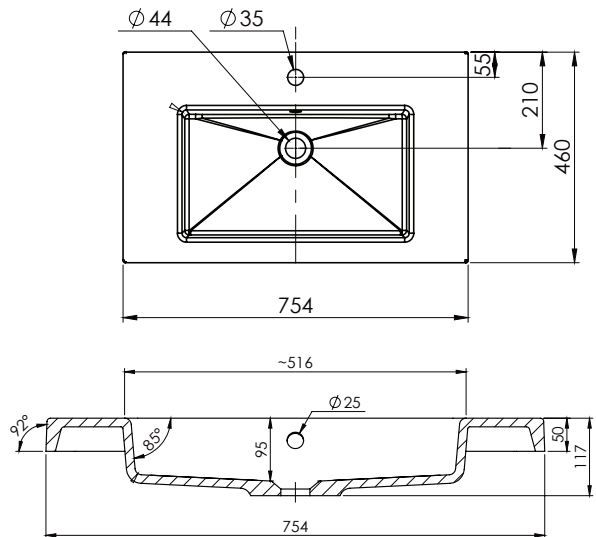

SPECIFICATION SHEET

Brookfield 750mm 1 Drawer Wall Vanity

Features

- Wall Hung
- 1 Drawer
- Single Basin
- Gloss White: 2-pack urethane on MRF
- Colours: Laminate finish
- Dimensions: H420 x W750 x D465

Colour Options with Code

FRONT VIEW

TOP VIEW

SIDE VIEW

SPECIFICATION SHEET

750mm Basin Options

Via

StoneCast with overflow
VIA750

W750 x D460 x H20

Ponti

StoneCast with overflow
PO750

W750 x D460 x H50

Ari

StoneCast with overflow
VA750

W750 x D465 x H50

requires a $\phi 32$ mm waste

SPECIFICATION SHEET

750mm Basin Options

Clasico

Vitreous China with overflow
4220

W760 x D465 x H20