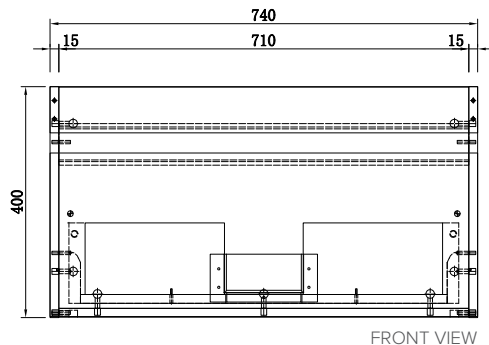

SPECIFICATION SHEET

Brookfield 750mm 1 Drawer Wall Vanity

Features

- Wall Hung
- 1 Drawer
- Single Basin
- Gloss White: 2-pack urethane on MRF
- Colours: Laminate finish
- Dimensions: H420 x W750 x D465

Colour Options with Code

FRONT VIEW

TOP VIEW

SIDE VIEW

SPECIFICATION SHEET

750mm Basin Options

Via

StoneCast with overflow
VIA750

W750 x D460 x H20

Ponti

StoneCast with overflow
PO750

W750 x D460 x H50

Ari

StoneCast with overflow
VA750

W750 x D465 x H50

requires a $\phi 32$ mm waste

SPECIFICATION SHEET

750mm Basin Options

Clasico

Vitreous China with overflow
4220

W760 x D465 x H20