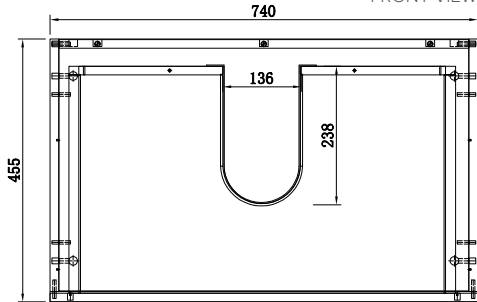

SPECIFICATION SHEET

Brookfield 750mm 1 Drawer Wall Vanity

Features

- Wall Hung
- 1 Drawer
- Single Basin
- Gloss White: 2-pack urethane on MRF
- Colours: Laminate finish
- Dimensions: H420 x W750 x D465

Colour Options with Code

FRONT VIEW

TOP VIEW

SIDE VIEW

SPECIFICATION SHEET

750mm Basin Options

Via

StoneCast with overflow
VIA750

W750 x D460 x H20

Ponti

StoneCast with overflow
PO750

W750 x D460 x H50

Ari

StoneCast with overflow
VA750

W750 x D465 x H50

requires a $\phi 32$ mm waste

SPECIFICATION SHEET

750mm Basin Options

Clasico

Vitreous China with overflow
4220

W760 x D465 x H20