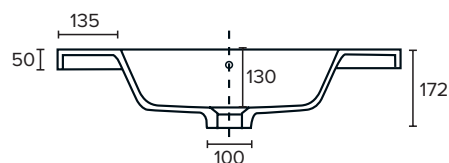

SPECIFICATION SHEET

Brookfield 750mm 1 Drawer Wall Vanity

Features

- Wall Hung
- 1 Drawer
- Single Basin
- Gloss White: 2-pack urethane on MRF
- Colours: Laminate finish
- Dimensions: H420 x W750 x D465

Colour Options with Code

FRONT VIEW

TOP VIEW

SIDE VIEW

SPECIFICATION SHEET

750mm Basin Options

Via

StoneCast with overflow
VIA750

W750 x D460 x H20

Ponti

StoneCast with overflow
PO750

W750 x D460 x H50

Ari

StoneCast with overflow
VA750

W750 x D465 x H50

requires a $\phi 32$ mm waste

SPECIFICATION SHEET

750mm Basin Options

Clasico

Vitreous China with overflow
4220

W760 x D465 x H20