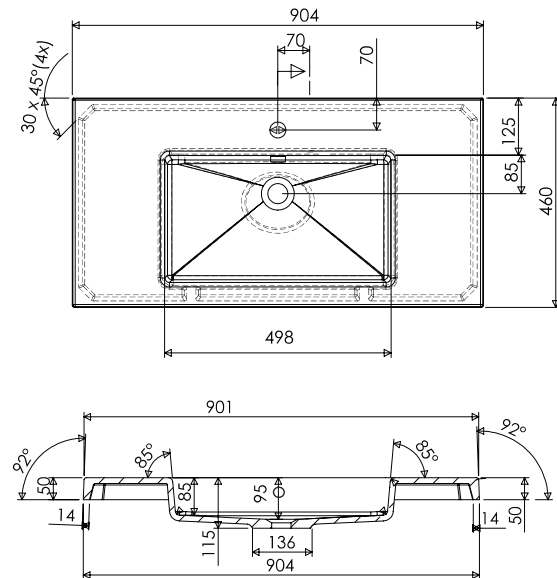

SPECIFICATION SHEET

Brookfield 900mm 1 Drawer Wall Vanity

Features

- Wall Hung
- 1 Drawer
- Single Basin
- Gloss White: 2-pack urethane on MRF
- Colours: Laminate finish
- Dimensions: H420 x W900 x D465

Colour Options with Code

Note: All measurements shown are in millimetres. Sizes are nominal.

SPECIFICATION SHEET

900mm Basin Options

Via

StoneCast with overflow
VIA900

W900 x D460 x H20

Ponti

StoneCast with overflow
PO900

W900 x D460 x H50

Ari

StoneCast with overflow
VA900

W900 x D465 x H50

requires a Ø32mm waste

SPECIFICATION SHEET

900mm Basin Options

Clasico

Vitreous China with overflow
4225

W910 x D465 x H20