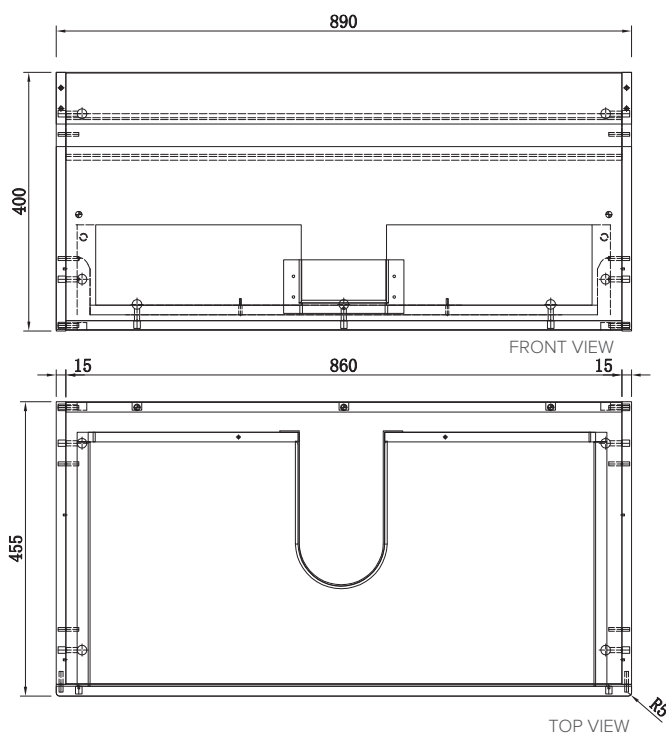

SPECIFICATION SHEET

Brookfield 900mm 1 Drawer Wall Vanity

Features

- Wall Hung
- 1 Drawer
- Single Basin
- Gloss White: 2-pack urethane on MRF
- Colours: Laminate finish
- Dimensions: H420 x W900 x D465

Colour Options with Code

Note: All measurements shown are in millimetres. Sizes are nominal.

SPECIFICATION SHEET

900mm Basin Options

Via

StoneCast with overflow
VIA900

W900 x D460 x H20

Ponti

StoneCast with overflow
PO900

W900 x D460 x H50

Ari

StoneCast with overflow
VA900

W900 x D465 x H50

requires a Ø32mm waste

SPECIFICATION SHEET

900mm Basin Options

Clasico

Vitreous China with overflow
4225

W910 x D465 x H20