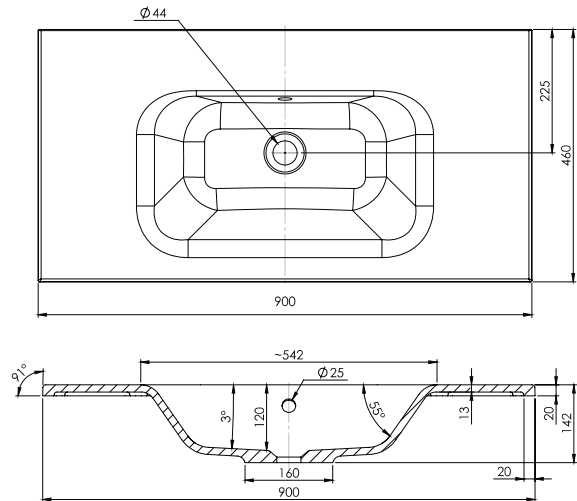

SPECIFICATION SHEET

Brookfield 900mm 1 Drawer Wall Vanity

Features

- Wall Hung
- 1 Drawer
- Single Basin
- Gloss White: 2-pack urethane on MRF
- Colours: Laminate finish
- Dimensions: H420 x W900 x D465

Colour Options with Code

Note: All measurements shown are in millimetres. Sizes are nominal.

SPECIFICATION SHEET

900mm Basin Options

Via

StoneCast with overflow
VIA900

W900 x D460 x H20

Ponti

StoneCast with overflow
PO900

W900 x D460 x H50

Ari

StoneCast with overflow
VA900

W900 x D465 x H50

requires a Ø32mm waste

SPECIFICATION SHEET

900mm Basin Options

Clasico

Vitreous China with overflow
4225

W910 x D465 x H20