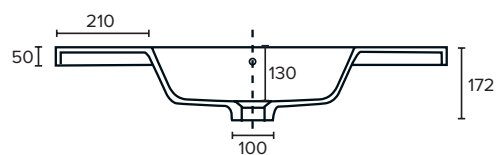

SPECIFICATION SHEET

Brookfield 900mm 1 Drawer Wall Vanity

Features

- Wall Hung
- 1 Drawer
- Single Basin
- Gloss White: 2-pack urethane on MRF
- Colours: Laminate finish
- Dimensions: H420 x W900 x D465

Colour Options with Code

Note: All measurements shown are in millimetres. Sizes are nominal.

SPECIFICATION SHEET

900mm Basin Options

Via

StoneCast with overflow
VIA900

W900 x D460 x H20

Ponti

StoneCast with overflow
PO900

W900 x D460 x H50

Ari

StoneCast with overflow
VA900

W900 x D465 x H50

requires a Ø32mm waste

SPECIFICATION SHEET

900mm Basin Options

Clasico

Vitreous China with overflow
4225

W910 x D465 x H20