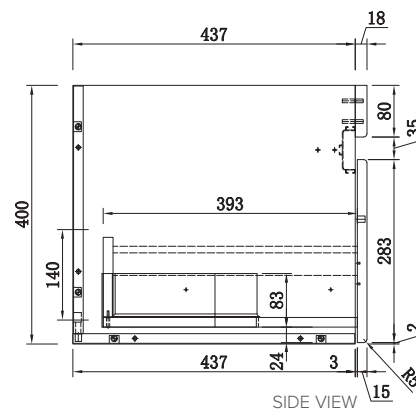

SPECIFICATION SHEET

Brookfield 900mm 1 Drawer Wall Vanity

Features

- Wall Hung
- 1 Drawer
- Single Basin
- Gloss White: 2-pack urethane on MRF
- Colours: Laminate finish
- Dimensions: H420 x W900 x D465

Colour Options with Code

Note: All measurements shown are in millimetres. Sizes are nominal.

SPECIFICATION SHEET

900mm Basin Options

Via

StoneCast with overflow
VIA900

W900 x D460 x H20

Ponti

StoneCast with overflow
PO900

W900 x D460 x H50

Ari

StoneCast with overflow
VA900

W900 x D465 x H50

requires a Ø32mm waste

SPECIFICATION SHEET

900mm Basin Options

Clasico

Vitreous China with overflow
4225

W910 x D465 x H20