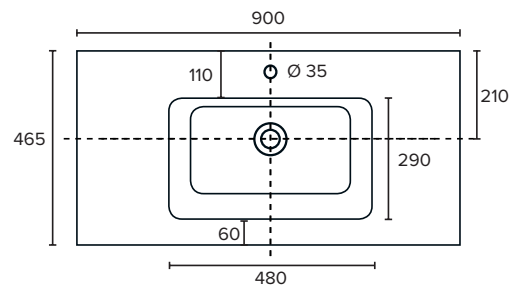

SPECIFICATION SHEET

Brookfield 900mm 1 Drawer Wall Vanity

Features

- Wall Hung
- 1 Drawer
- Single Basin
- Gloss White: 2-pack urethane on MRF
- Colours: Laminate finish
- Dimensions: H420 x W900 x D465

Colour Options with Code

Note: All measurements shown are in millimetres. Sizes are nominal.

SPECIFICATION SHEET

900mm Basin Options

Via

StoneCast with overflow
VIA900

W900 x D460 x H20

Ponti

StoneCast with overflow
PO900

W900 x D460 x H50

Ari

StoneCast with overflow
VA900

W900 x D465 x H50

requires a Ø32mm waste

SPECIFICATION SHEET

900mm Basin Options

Clasico

Vitreous China with overflow
4225

W910 x D465 x H20