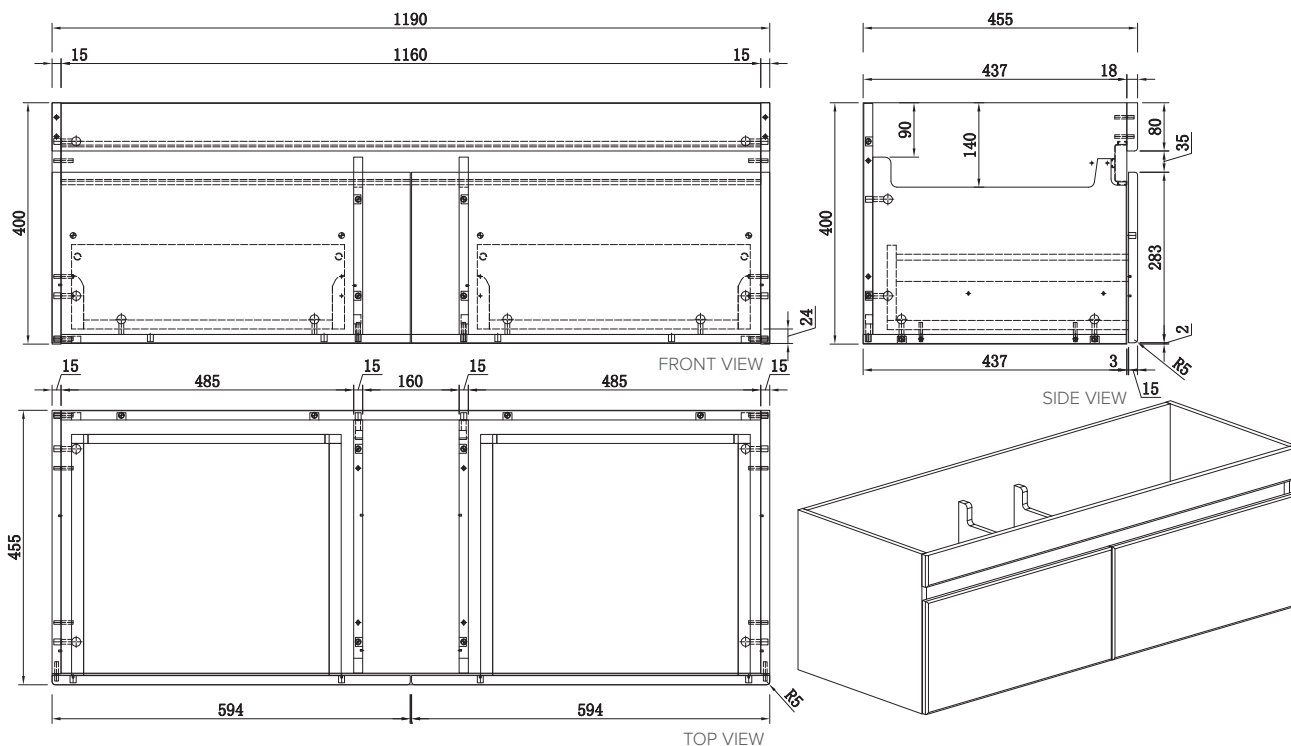

### Features

- Wall Hung
- 2 Drawers
- Single Basin
- Gloss White: 2-pack urethane on MRF
- Colours: Laminate finish
- Dimensions: H420 x W1200 x D465

### Technical Details

Note: All measurements shown are in millimetres. Sizes are nominal.

## 1200mm Basin Options