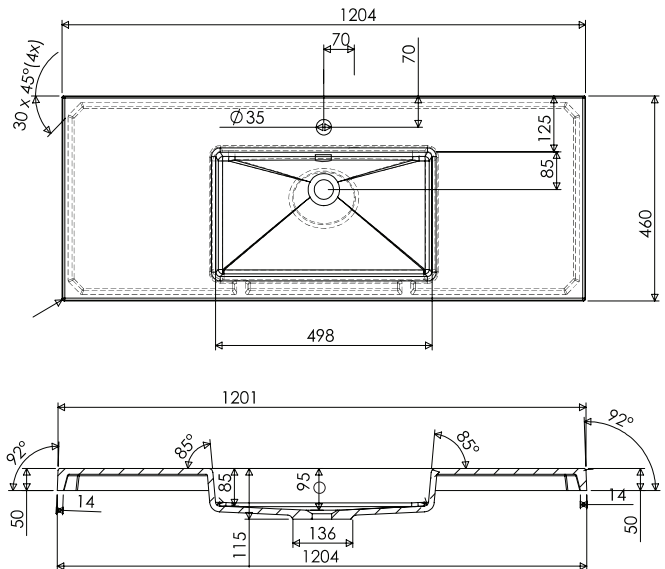

Ponti

StoneCast with overflow
PO1200

W1200 x D460 x H50