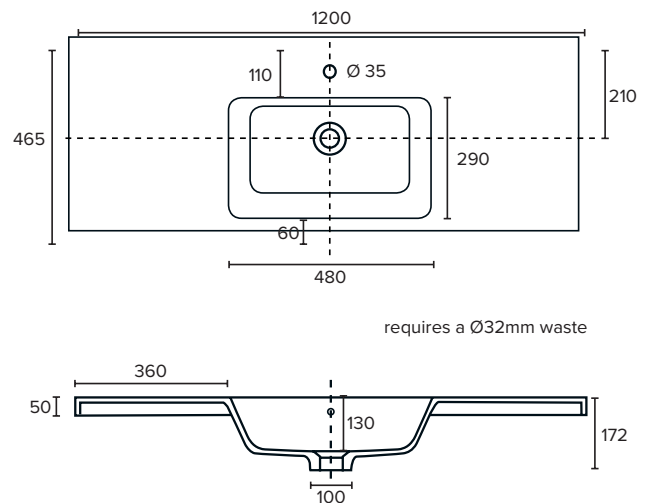

Ari

StoneCast with overflow
VA1200

W1200 x D465 x H50