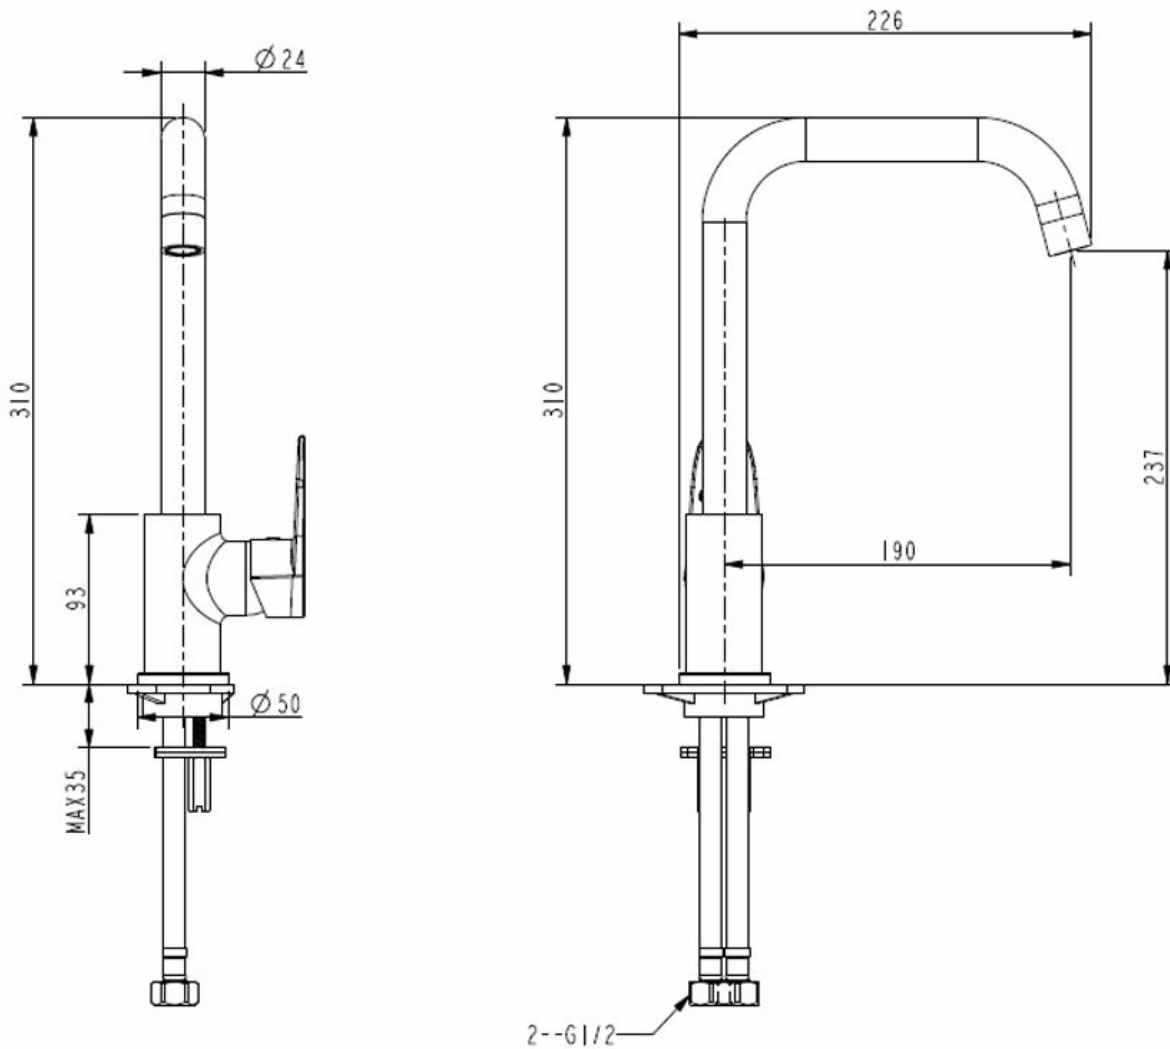

SAVON KITCHEN MIXER - CHROME

43130.02

ELEMENTi

Residential/Light Commercial Use

Suitable for Residential/Light Commercial Use (Kitchens, Bathrooms and Laundries in Hotels, Motels and Retirement Villages).

5

Guarantee

5 Year Guarantee* on coloured finish

10

Guarantee

10 Year Guarantee

5 Star WELS rating

5.5 litres per minute. Mains Pressure.

Mains Pressure

Suitable for Mains Pressure.

Flawless Finish

Advanced plating provides a durable surface with a long lasting finish