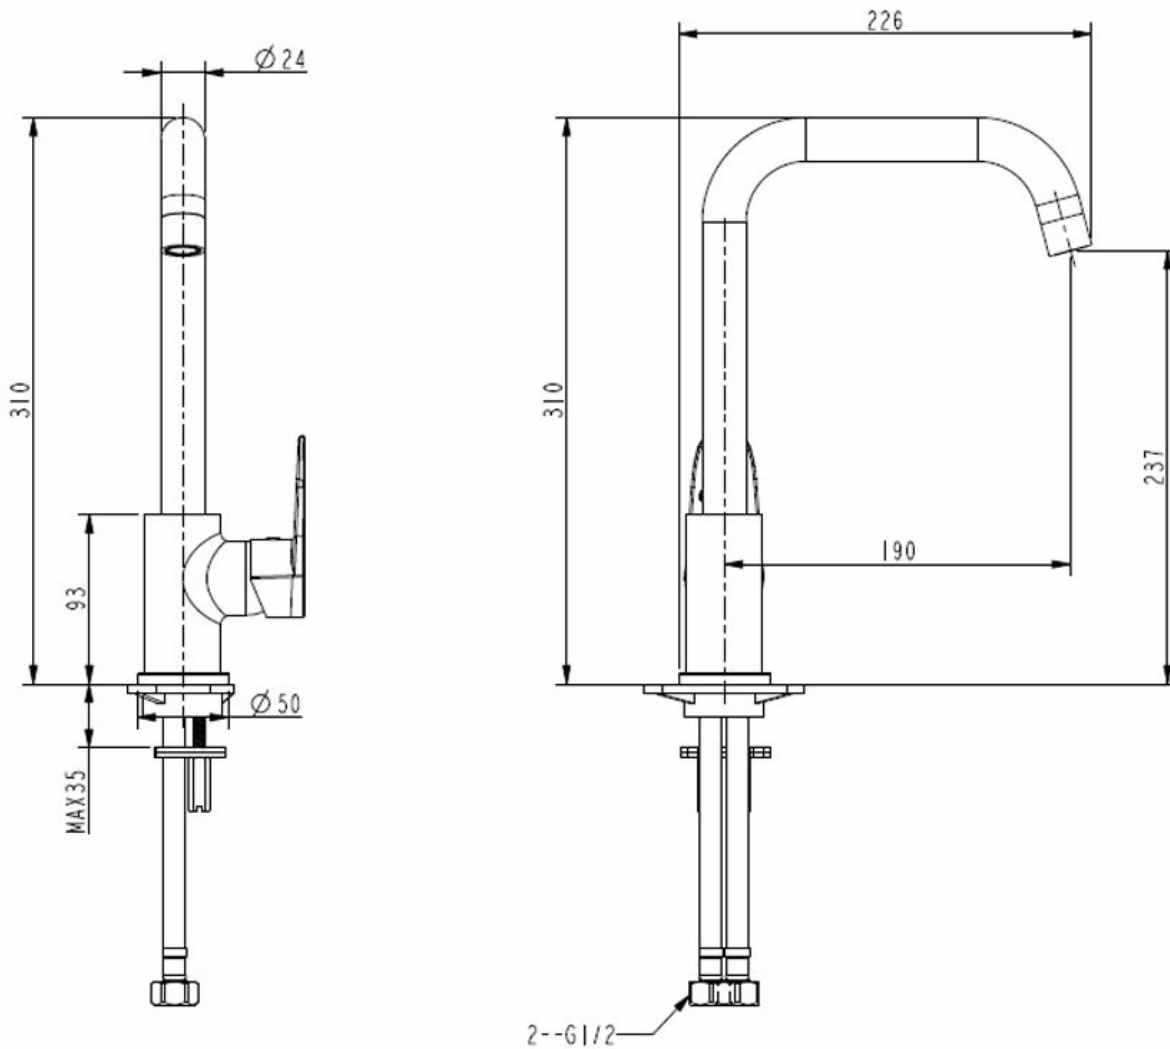

SAVON KITCHEN MIXER - BLACK

43130.13

ELEMENTi

Residential/Light Commercial Use

Suitable for Residential/Light Commercial Use (Kitchens, Bathrooms and Laundries in Hotels, Motels and Retirement Villages).

5

Guarantee

5 Year Guarantee* on coloured finish

10

Guarantee

10 Year Guarantee

5 Star WELS rating

5.5 litres per minute. Mains Pressure.

Mains Pressure

Suitable for Mains Pressure.

Flawless Finish

Advanced plating provides a durable surface with a long lasting finish