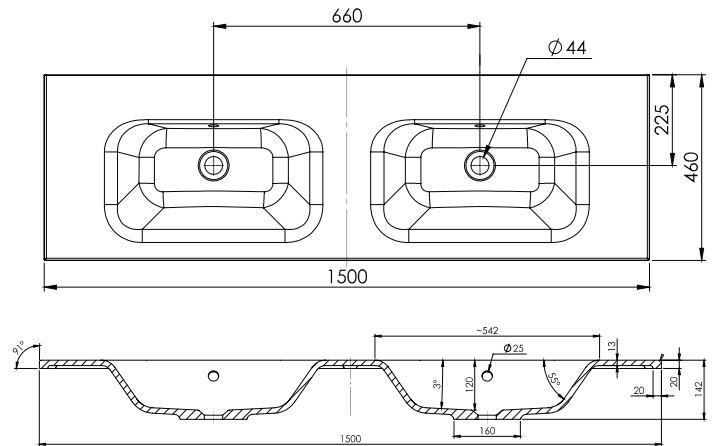

SPECIFICATION SHEET

Brookfield 1500mm 2 Drawer Double Basin Wall Vanity

Features

- Wall Hung
- 2 Drawers
- Double Basin
- Gloss White: 2-pack urethane on MRF
- Colours: Laminate finish
- Dimensions: H420 x W1500 x D465

Colour Options with Code

Technical Details

Note: All measurements shown are in millimetres. Sizes are nominal.

SPECIFICATION SHEET

1500mm Basin Options

Via

StoneCast with overflow
Double Basin Option
VIA1500D

W1500 x D460 x H20

Ari

StoneCast with overflow
Double Basin Option
VA1500D

W1500 x D465 x H50