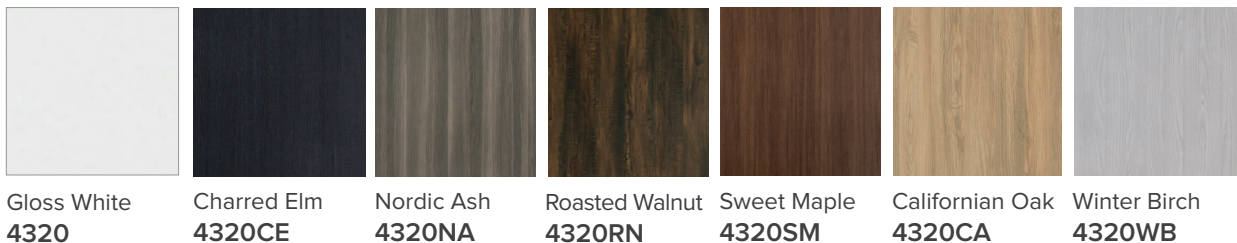

SPECIFICATION SHEET

Brookfield 1500mm 2 Drawer Double Basin Wall Vanity

Features

- Wall Hung
- 2 Drawers
- Double Basin
- Gloss White: 2-pack urethane on MRF
- Colours: Laminate finish
- Dimensions: H420 x W1500 x D465

Colour Options with Code

Technical Details

Note: All measurements shown are in millimetres. Sizes are nominal.

SPECIFICATION SHEET

1500mm Basin Options

Via

StoneCast with overflow
Double Basin Option
VIA1500D