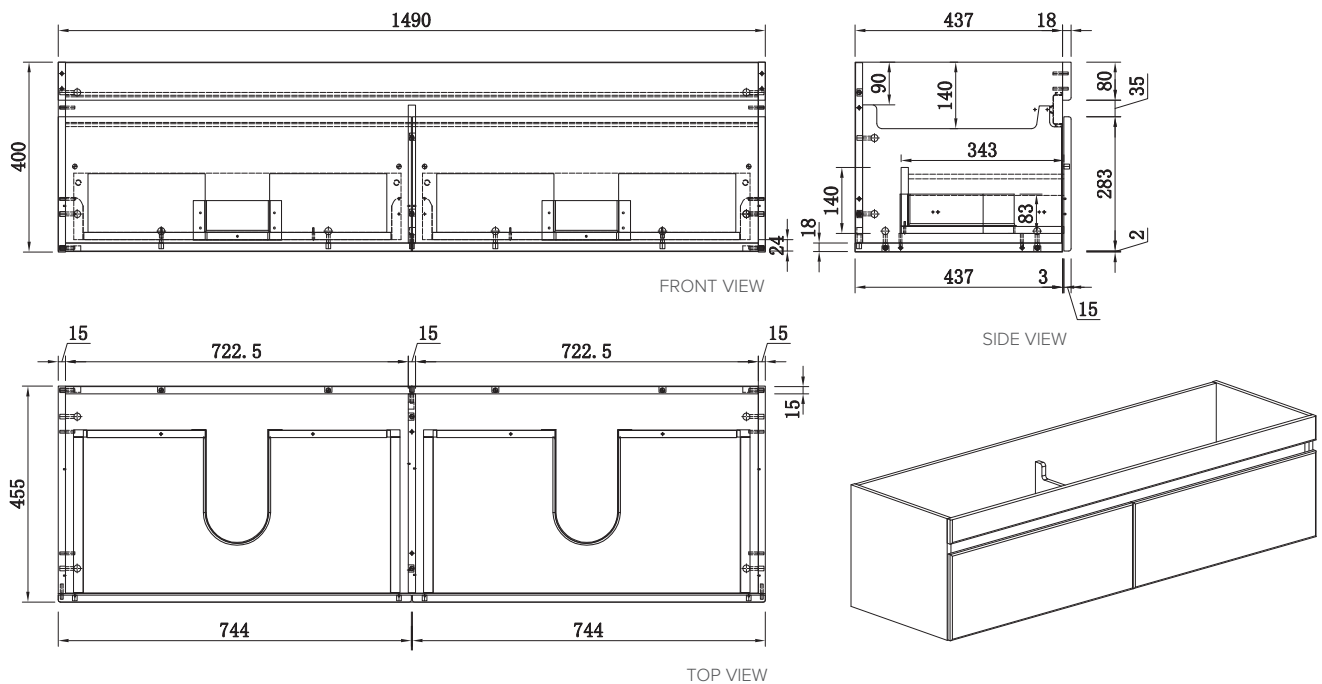

SPECIFICATION SHEET

Brookfield 1500mm 2 Drawer Double Basin Wall Vanity

Features

- Wall Hung
- 2 Drawers
- Double Basin
- Gloss White: 2-pack urethane on MRF
- Colours: Laminate finish
- Dimensions: H420 x W1500 x D465

Colour Options with Code

Technical Details

Note: All measurements shown are in millimetres. Sizes are nominal.

SPECIFICATION SHEET

1500mm Basin Options

Via

StoneCast with overflow
Double Basin Option
VIA1500D

W1500 x D460 x H20

Ari

StoneCast with overflow
Double Basin Option
VA1500D

W1500 x D465 x H50