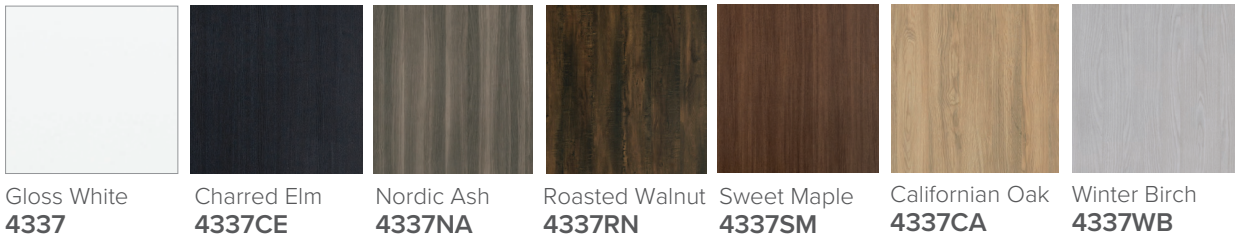

## Brookfield 1200mm 4 Drawer Wall Vanity

### Features

- Wall Hung
- 4 Drawers
- Single Basin
- Gloss White: 2-pack urethane on MRF
- Colours: Laminate finish
- Dimensions: H670 x W1200 x D465

### Colour Options with Code