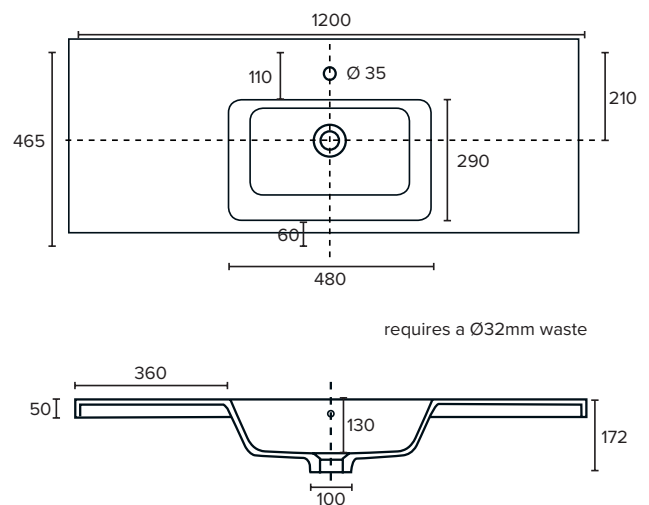

Ari

StoneCast with overflow
VA1200

W1200 x D465 x H50