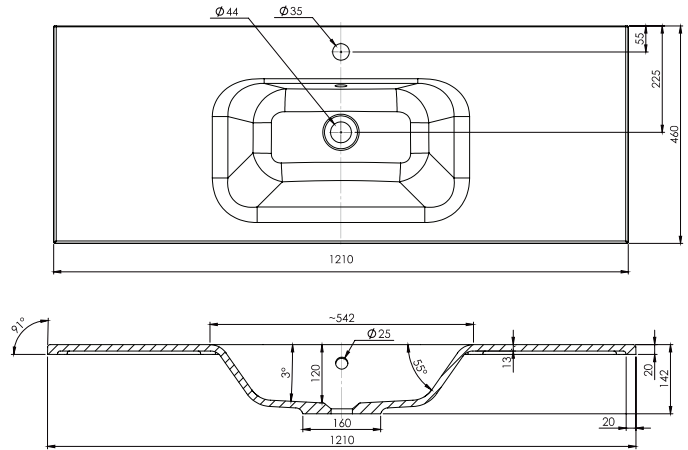

SPECIFICATION SHEET

1200mm Basin Options

Via

StoneCast with overflow
VIA1200

W1210 x D460 x H20