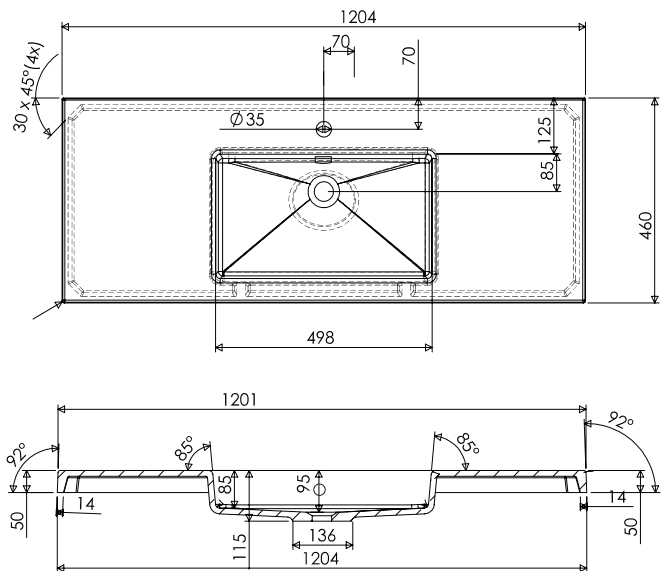

Ponti

StoneCast with overflow
PO1200

W1200 x D460 x H50