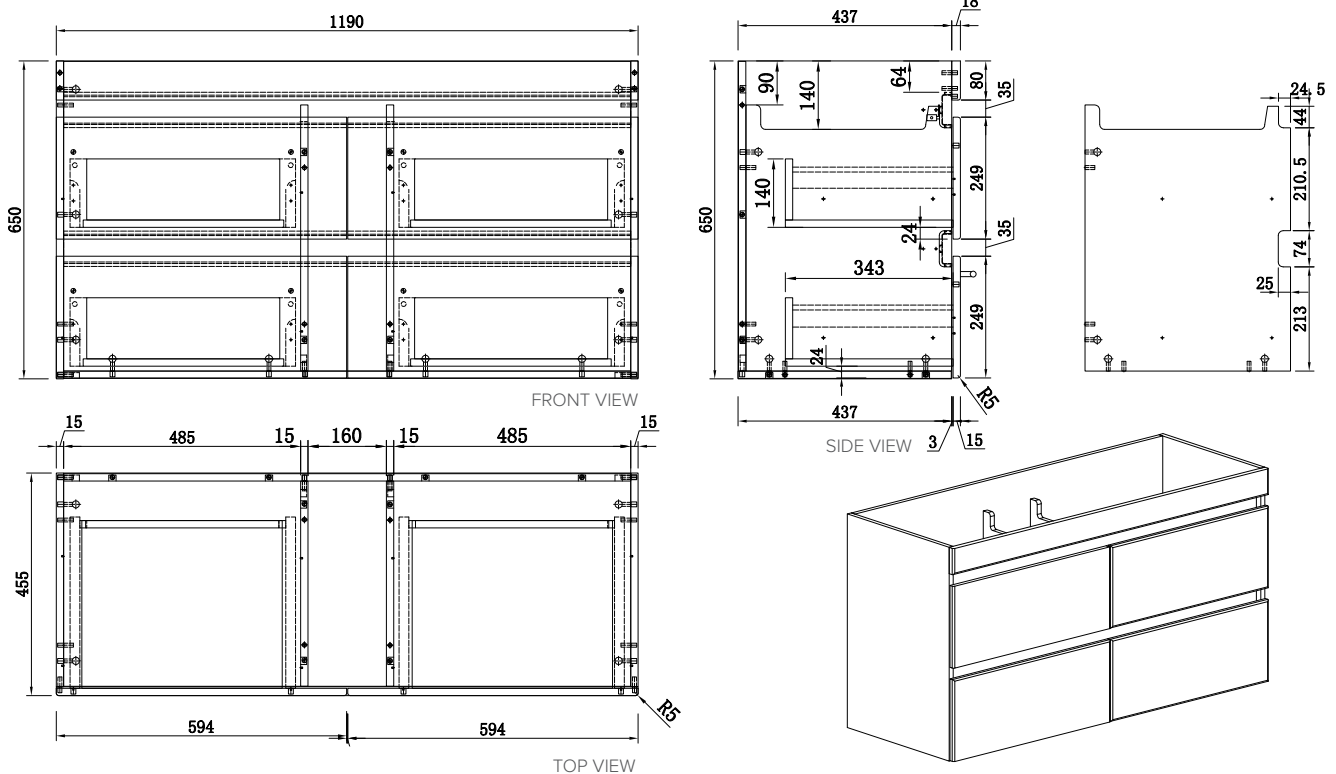

### Features

- Wall Hung
- 4 Drawers
- Single Basin
- Gloss White: 2-pack urethane on MRF
- Colours: Laminate finish
- Dimensions: H670 x W1200 x D465

### Technical Details

Note: All measurements shown are in millimetres. Sizes are nominal.

## 1200mm Basin Options