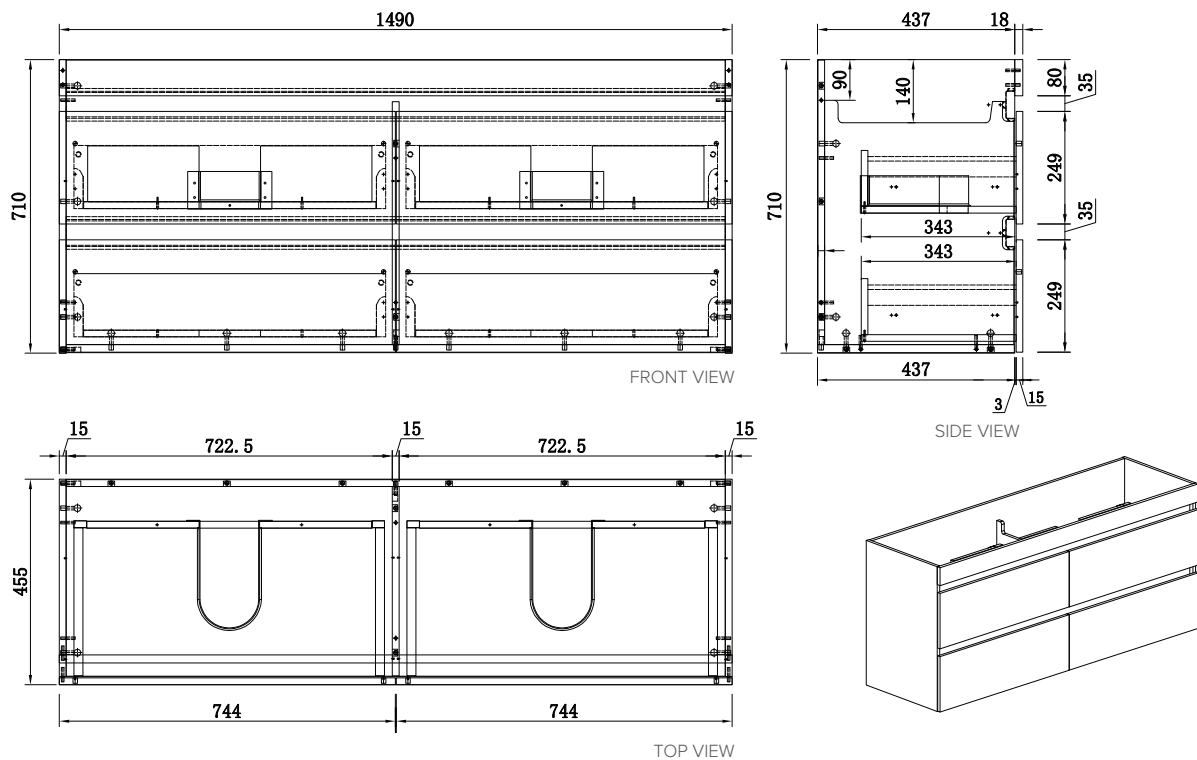

SPECIFICATION SHEET

Brookfield 1500mm 4 Drawer Double Basin Wall Vanity

Features

- Wall Hung
- 4 Drawers
- Double Basin
- Gloss White: 2-pack urethane on MRF
- Colours: Laminate finish
- Dimensions: H730 x W1500 x D465

Colour Options with Code

Technical Details

Note: All measurements shown are in millimetres. Sizes are nominal.

SPECIFICATION SHEET

1500mm Basin Options

Via

StoneCast with overflow
Double Basin Option
VIA1500D

W1500 x D460 x H20

Ari

StoneCast with overflow
Double Basin Option
VA1500D

W1500 x D465 x H50