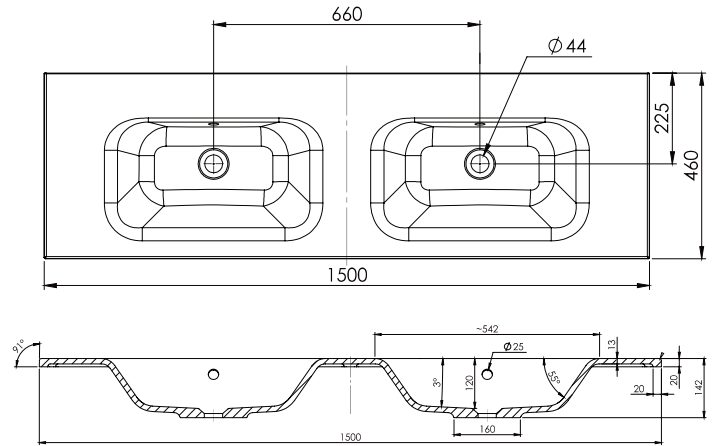

SPECIFICATION SHEET

Brookfield 1500mm 4 Drawer Double Basin Wall Vanity

Features

- Wall Hung
- 4 Drawers
- Double Basin
- Gloss White: 2-pack urethane on MRF
- Colours: Laminate finish
- Dimensions: H730 x W1500 x D465

Colour Options with Code

Technical Details

Note: All measurements shown are in millimetres. Sizes are nominal.

SPECIFICATION SHEET

1500mm Basin Options

Via

StoneCast with overflow
Double Basin Option
VIA1500D

W1500 x D460 x H20

Ari

StoneCast with overflow
Double Basin Option
VA1500D

W1500 x D465 x H50