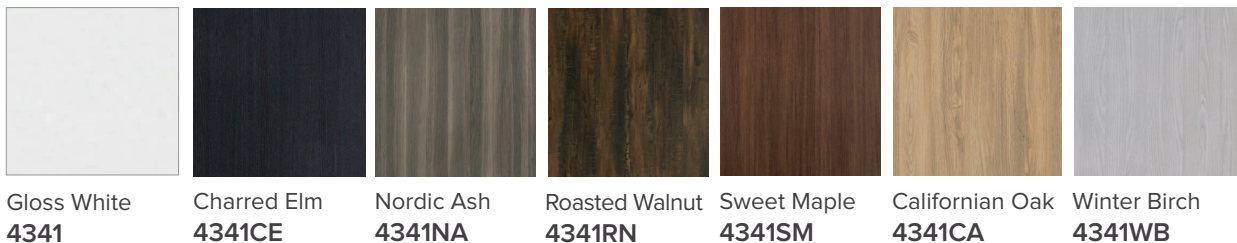

SPECIFICATION SHEET

Brookfield 1500mm 4 Drawer Double Basin Wall Vanity

Features

- Wall Hung
- 4 Drawers
- Double Basin
- Gloss White: 2-pack urethane on MRF
- Colours: Laminate finish
- Dimensions: H730 x W1500 x D465

Colour Options with Code

Technical Details

Note: All measurements shown are in millimetres. Sizes are nominal.

SPECIFICATION SHEET

1500mm Basin Options

Via

StoneCast with overflow
Double Basin Option
VIA1500D

W1500 x D460 x H20

Ari

StoneCast with overflow
Double Basin Option
VA1500D

W1500 x D465 x H50