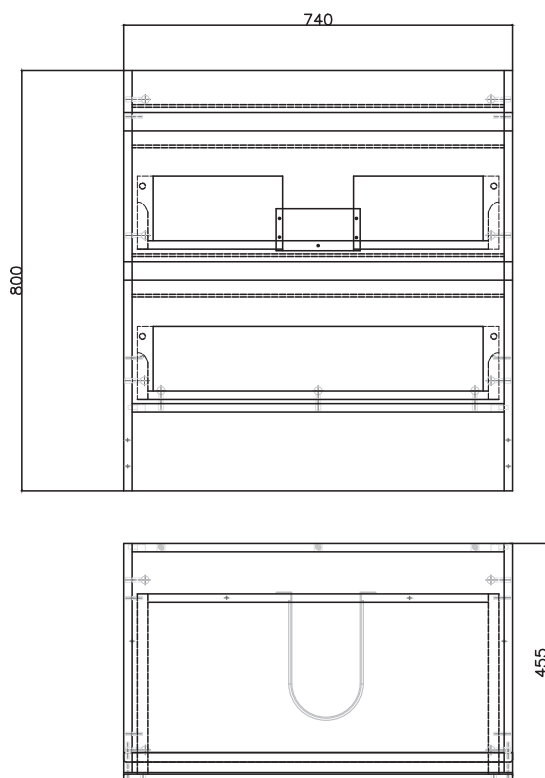

SPECIFICATION SHEET

Brookfield 750mm 2 Drawer Floor Vanity

Features

- Floorstanding
- 2 Drawers
- Single Basin
- Gloss White: 2-pack urethane on MRF
- Colours: Laminate finish
- Dimensions: H820 x W750 x D465

Technical Details

Note: All measurements shown are in millimetres. Sizes are nominal.

SPECIFICATION SHEET

750mm Basin Options

Via

StoneCast with overflow
VIA750

W750 x D460 x H20

Ponti

StoneCast with overflow
PO750

W750 x D460 x H50

Ari

StoneCast with overflow
VA750

W750 x D465 x H50

requires a $\phi 32$ mm waste

SPECIFICATION SHEET

750mm Basin Options

Clasico

Vitreous China with overflow
4220

W760 x D465 x H20