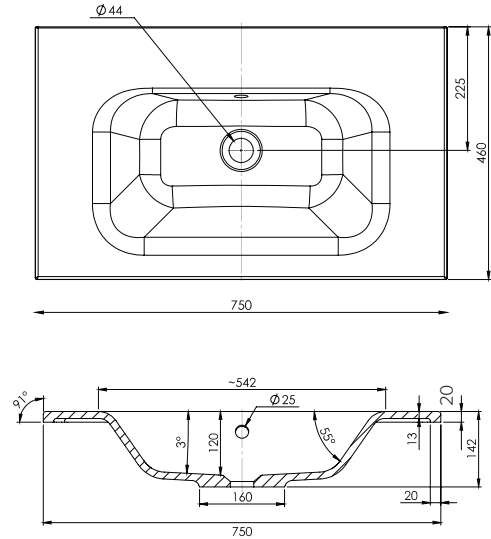

SPECIFICATION SHEET

Brookfield 750mm 2 Drawer Floor Vanity

Features

- Floorstanding
- 2 Drawers
- Single Basin
- Gloss White: 2-pack urethane on MRF
- Colours: Laminate finish
- Dimensions: H820 x W750 x D465

Technical Details

Note: All measurements shown are in millimetres. Sizes are nominal.

SPECIFICATION SHEET

750mm Basin Options

Via

StoneCast with overflow
VIA750

W750 x D460 x H20

Ponti

StoneCast with overflow
PO750

W750 x D460 x H50

Ari

StoneCast with overflow
VA750

W750 x D465 x H50

requires a $\phi 32$ mm waste

SPECIFICATION SHEET

750mm Basin Options

Clasico

Vitreous China with overflow
4220

W760 x D465 x H20