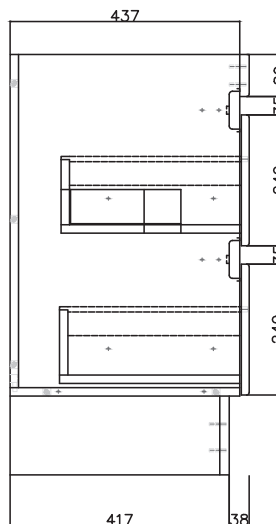

SPECIFICATION SHEET

Brookfield 750mm 2 Drawer Floor Vanity

Features

- Floorstanding
- 2 Drawers
- Single Basin
- Gloss White: 2-pack urethane on MRF
- Colours: Laminate finish
- Dimensions: H820 x W750 x D465

Technical Details

Note: All measurements shown are in millimetres. Sizes are nominal.

SPECIFICATION SHEET

750mm Basin Options

Via

StoneCast with overflow
VIA750

W750 x D460 x H20

Ponti

StoneCast with overflow
PO750

W750 x D460 x H50

Ari

StoneCast with overflow
VA750

W750 x D465 x H50

requires a $\phi 32$ mm waste

SPECIFICATION SHEET

750mm Basin Options

Clasico

Vitreous China with overflow
4220

W760 x D465 x H20