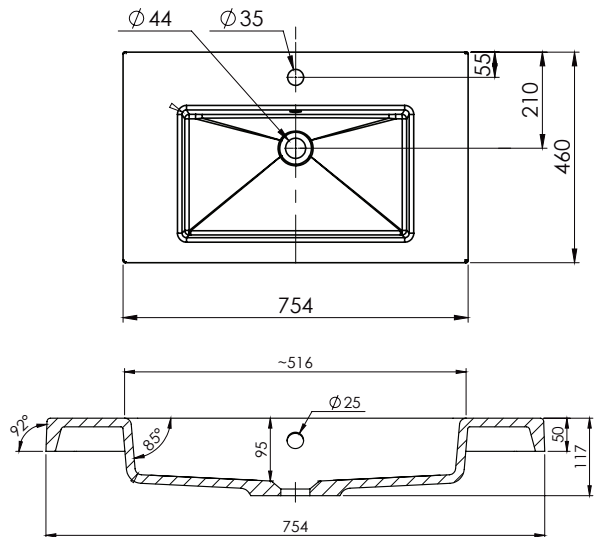

SPECIFICATION SHEET

Brookfield 750mm 2 Drawer Floor Vanity

Features

- Floorstanding
- 2 Drawers
- Single Basin
- Gloss White: 2-pack urethane on MRF
- Colours: Laminate finish
- Dimensions: H820 x W750 x D465

Technical Details

Note: All measurements shown are in millimetres. Sizes are nominal.

SPECIFICATION SHEET

750mm Basin Options

Via

StoneCast with overflow
VIA750

W750 x D460 x H20

Ponti

StoneCast with overflow
PO750

W750 x D460 x H50

Ari

StoneCast with overflow
VA750

W750 x D465 x H50

requires a $\phi 32$ mm waste

SPECIFICATION SHEET

750mm Basin Options

Clasico

Vitreous China with overflow
4220

W760 x D465 x H20