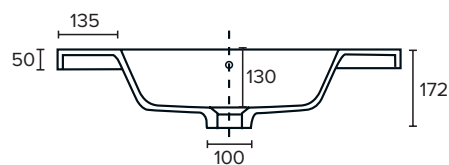

SPECIFICATION SHEET

Brookfield 750mm 2 Drawer Floor Vanity

Features

- Floorstanding
- 2 Drawers
- Single Basin
- Gloss White: 2-pack urethane on MRF
- Colours: Laminate finish
- Dimensions: H820 x W750 x D465

Technical Details

Note: All measurements shown are in millimetres. Sizes are nominal.

SPECIFICATION SHEET

750mm Basin Options

Via

StoneCast with overflow
VIA750

W750 x D460 x H20

Ponti

StoneCast with overflow
PO750

W750 x D460 x H50

Ari

StoneCast with overflow
VA750

W750 x D465 x H50

requires a $\phi 32$ mm waste

SPECIFICATION SHEET

750mm Basin Options

Clasico

Vitreous China with overflow
4220

W760 x D465 x H20