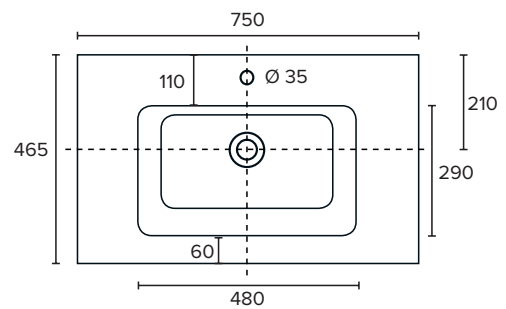

SPECIFICATION SHEET

Brookfield 750mm 2 Drawer Floor Vanity

Features

- Floorstanding
- 2 Drawers
- Single Basin
- Gloss White: 2-pack urethane on MRF
- Colours: Laminate finish
- Dimensions: H820 x W750 x D465

Technical Details

Note: All measurements shown are in millimetres. Sizes are nominal.

SPECIFICATION SHEET

750mm Basin Options

Via

StoneCast with overflow
VIA750

W750 x D460 x H20

Ponti

StoneCast with overflow
PO750

W750 x D460 x H50

Ari

StoneCast with overflow
VA750

W750 x D465 x H50

requires a $\phi 32$ mm waste

SPECIFICATION SHEET

750mm Basin Options

Clasico

Vitreous China with overflow
4220

W760 x D465 x H20