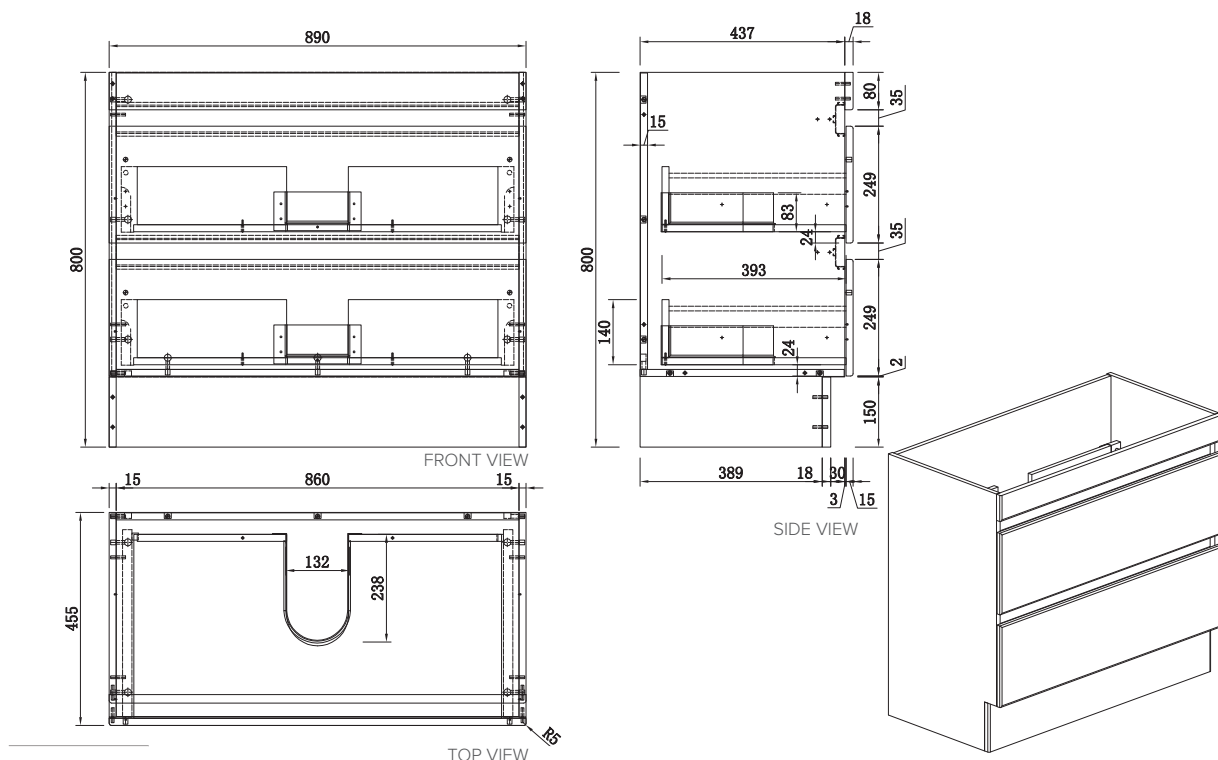

SPECIFICATION SHEET

Brookfield 900mm 2 Drawer Floor Vanity

Features

- Floorstanding
- 2 Drawers
- Single Basin
- Gloss White: 2-pack urethane on MRF
- Colours: Laminate finish
- Dimensions: H820 x W900 x D465

Technical Details

Note: All measurements shown are in millimetres. Sizes are nominal.

SPECIFICATION SHEET

900mm Basin Options

Via

StoneCast with overflow
VIA900

W900 x D460 x H20

Ponti

StoneCast with overflow
PO900

W900 x D460 x H50

Ari

StoneCast with overflow
VA900

W900 x D465 x H50

requires a Ø32mm waste

SPECIFICATION SHEET

900mm Basin Options

Clasico

Vitreous China with overflow
4225

W910 x D465 x H20