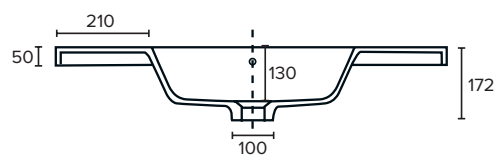

SPECIFICATION SHEET

Brookfield 900mm 2 Drawer Floor Vanity

Features

- Floorstanding
- 2 Drawers
- Single Basin
- Gloss White: 2-pack urethane on MRF
- Colours: Laminate finish
- Dimensions: H820 x W900 x D465

Technical Details

Note: All measurements shown are in millimetres. Sizes are nominal.

SPECIFICATION SHEET

900mm Basin Options

Via

StoneCast with overflow
VIA900

W900 x D460 x H20

Ponti

StoneCast with overflow
PO900

W900 x D460 x H50

Ari

StoneCast with overflow
VA900

W900 x D465 x H50

requires a Ø32mm waste

SPECIFICATION SHEET

900mm Basin Options

Clasico

Vitreous China with overflow
4225

W910 x D465 x H20