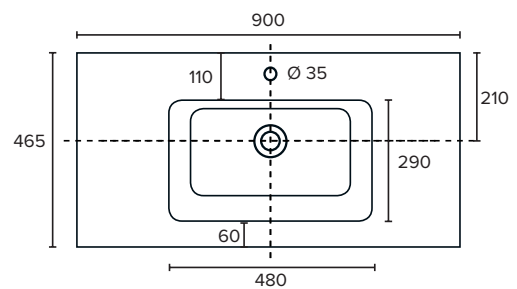

SPECIFICATION SHEET

Brookfield 900mm 2 Drawer Floor Vanity

Features

- Floorstanding
- 2 Drawers
- Single Basin
- Gloss White: 2-pack urethane on MRF
- Colours: Laminate finish
- Dimensions: H820 x W900 x D465

Technical Details

Note: All measurements shown are in millimetres. Sizes are nominal.

SPECIFICATION SHEET

900mm Basin Options

Via

StoneCast with overflow
VIA900

W900 x D460 x H20

Ponti

StoneCast with overflow
PO900

W900 x D460 x H50

Ari

StoneCast with overflow
VA900

W900 x D465 x H50

requires a Ø32mm waste

SPECIFICATION SHEET

900mm Basin Options

Clasico

Vitreous China with overflow
4225

W910 x D465 x H20