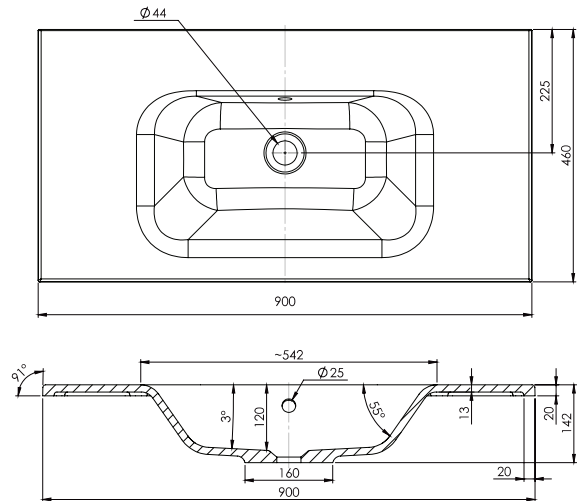

SPECIFICATION SHEET

Brookfield 900mm 2 Drawer Floor Vanity

Features

- Floorstanding
- 2 Drawers
- Single Basin
- Gloss White: 2-pack urethane on MRF
- Colours: Laminate finish
- Dimensions: H820 x W900 x D465

Technical Details

Note: All measurements shown are in millimetres. Sizes are nominal.

SPECIFICATION SHEET

900mm Basin Options

Via

StoneCast with overflow
VIA900

W900 x D460 x H20

Ponti

StoneCast with overflow
PO900

W900 x D460 x H50

Ari

StoneCast with overflow
VA900

W900 x D465 x H50

requires a Ø32mm waste

SPECIFICATION SHEET

900mm Basin Options

Clasico

Vitreous China with overflow
4225

W910 x D465 x H20