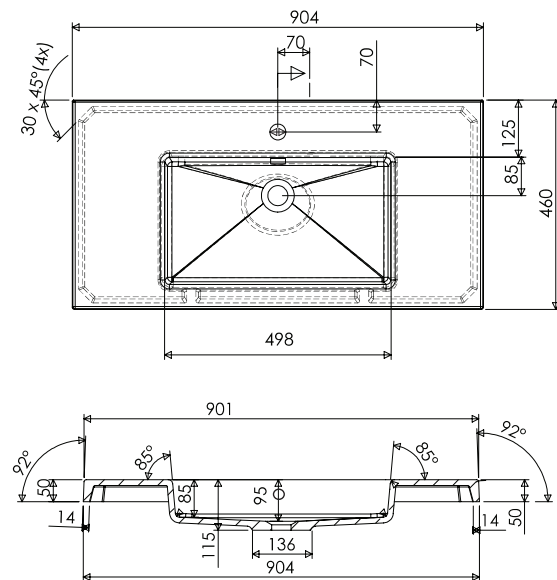

SPECIFICATION SHEET

Brookfield 900mm 2 Drawer Floor Vanity

Features

- Floorstanding
- 2 Drawers
- Single Basin
- Gloss White: 2-pack urethane on MRF
- Colours: Laminate finish
- Dimensions: H820 x W900 x D465

Technical Details

Note: All measurements shown are in millimetres. Sizes are nominal.

SPECIFICATION SHEET

900mm Basin Options

Via

StoneCast with overflow
VIA900

W900 x D460 x H20

Ponti

StoneCast with overflow
PO900

W900 x D460 x H50

Ari

StoneCast with overflow
VA900

W900 x D465 x H50

requires a Ø32mm waste

SPECIFICATION SHEET

900mm Basin Options

Clasico

Vitreous China with overflow
4225

W910 x D465 x H20