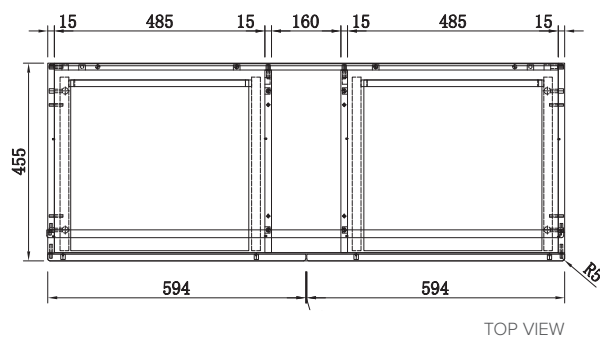

SPECIFICATION SHEET

Brookfield 1200mm 4 Drawer Floor Vanity

Features

- Floorstanding
- 4 Drawers
- Single Basin
- Gloss White: 2-pack urethane on MRF
- Colours: Laminate finish
- Dimensions: H820 x W1200 x D465

Technical Details

Note: All measurements shown are in millimetres. Sizes are nominal.

SPECIFICATION SHEET

1200mm Basin Options

Via

StoneCast with overflow
VIA1200

W1210 x D460 x H20

Ponti

StoneCast with overflow
PO1200

W1200 x D460 x H50

Ari

StoneCast with overflow
VA1200

W1200 x D465 x H50

SPECIFICATION SHEET

1200mm Basin Options

Clasico

Vitreous China with overflow
4230

W1200 x D465 x H20