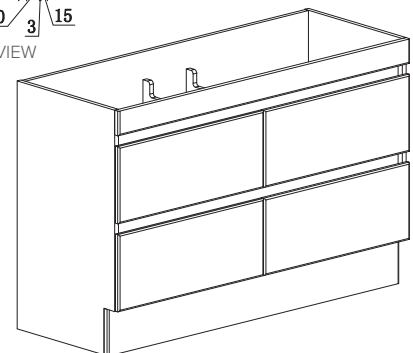

SPECIFICATION SHEET

Brookfield 1200mm 4 Drawer Floor Vanity

Features

- Floorstanding
- 4 Drawers
- Single Basin
- Gloss White: 2-pack urethane on MRF
- Colours: Laminate finish
- Dimensions: H820 x W1200 x D465

Technical Details

Note: All measurements shown are in millimetres. Sizes are nominal.

SPECIFICATION SHEET

1200mm Basin Options

Via

StoneCast with overflow
VIA1200

W1210 x D460 x H20

Ponti

StoneCast with overflow
PO1200

W1200 x D460 x H50

Ari

StoneCast with overflow
VA1200

W1200 x D465 x H50

SPECIFICATION SHEET

1200mm Basin Options

Clasico