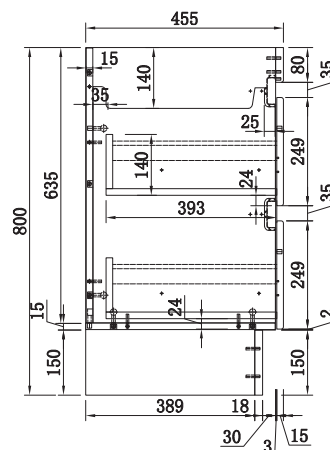

SPECIFICATION SHEET

Brookfield 1200mm 4 Drawer Floor Vanity

Features

- Floorstanding
- 4 Drawers
- Single Basin
- Gloss White: 2-pack urethane on MRF
- Colours: Laminate finish
- Dimensions: H820 x W1200 x D465

Technical Details

Note: All measurements shown are in millimetres. Sizes are nominal.

SPECIFICATION SHEET

1200mm Basin Options

Via

StoneCast with overflow
VIA1200

W1210 x D460 x H20

Ponti

StoneCast with overflow
PO1200

W1200 x D460 x H50

Ari

StoneCast with overflow
VA1200

W1200 x D465 x H50

SPECIFICATION SHEET

1200mm Basin Options

Clasico

Vitreous China with overflow
4230

W1200 x D465 x H20