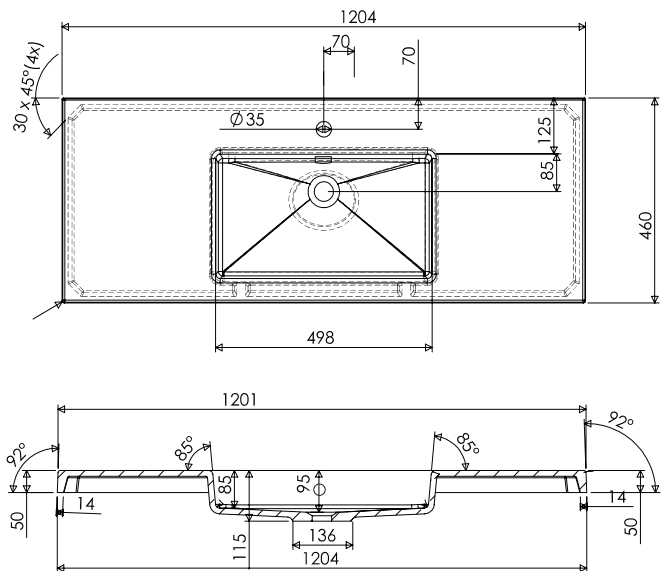

SPECIFICATION SHEET

Brookfield 1200mm 4 Drawer Floor Vanity

Features

- Floorstanding
- 4 Drawers
- Single Basin
- Gloss White: 2-pack urethane on MRF
- Colours: Laminate finish
- Dimensions: H820 x W1200 x D465

Technical Details

Note: All measurements shown are in millimetres. Sizes are nominal.

SPECIFICATION SHEET

1200mm Basin Options

Via

StoneCast with overflow
VIA1200

W1210 x D460 x H20

Ponti

StoneCast with overflow
PO1200

W1200 x D460 x H50

Ari

StoneCast with overflow
VA1200

W1200 x D465 x H50

SPECIFICATION SHEET

1200mm Basin Options

Clasico

Vitreous China with overflow
4230

W1200 x D465 x H20