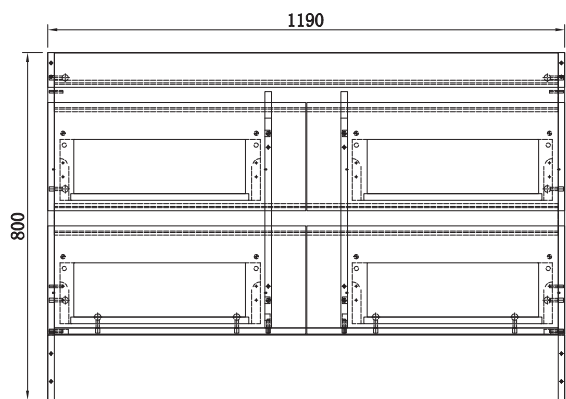

SPECIFICATION SHEET

Brookfield 1200mm 4 Drawer Floor Vanity

Features

- Floorstanding
- 4 Drawers
- Single Basin
- Gloss White: 2-pack urethane on MRF
- Colours: Laminate finish
- Dimensions: H820 x W1200 x D465

Technical Details

Note: All measurements shown are in millimetres. Sizes are nominal.

SPECIFICATION SHEET

1200mm Basin Options

Via

StoneCast with overflow
VIA1200

W1210 x D460 x H20

Ponti

StoneCast with overflow
PO1200

W1200 x D460 x H50

Ari

StoneCast with overflow
VA1200

W1200 x D465 x H50

SPECIFICATION SHEET

1200mm Basin Options

Clasico

Vitreous China with overflow
4230

W1200 x D465 x H20