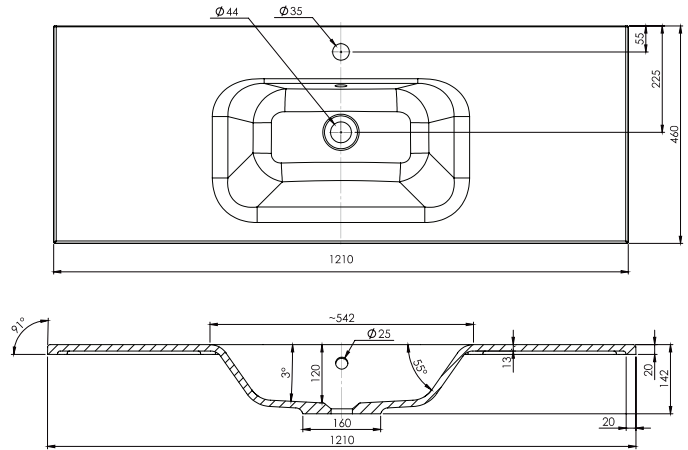

SPECIFICATION SHEET

Brookfield 1200mm 4 Drawer Floor Vanity

Features

- Floorstanding
- 4 Drawers
- Single Basin
- Gloss White: 2-pack urethane on MRF
- Colours: Laminate finish
- Dimensions: H820 x W1200 x D465

Technical Details

Note: All measurements shown are in millimetres. Sizes are nominal.

SPECIFICATION SHEET

1200mm Basin Options

Via

StoneCast with overflow
VIA1200

W1210 x D460 x H20

Ponti

StoneCast with overflow
PO1200

W1200 x D460 x H50

Ari

StoneCast with overflow
VA1200

W1200 x D465 x H50

SPECIFICATION SHEET

1200mm Basin Options

Clasico

Vitreous China with overflow
4230

W1200 x D465 x H20