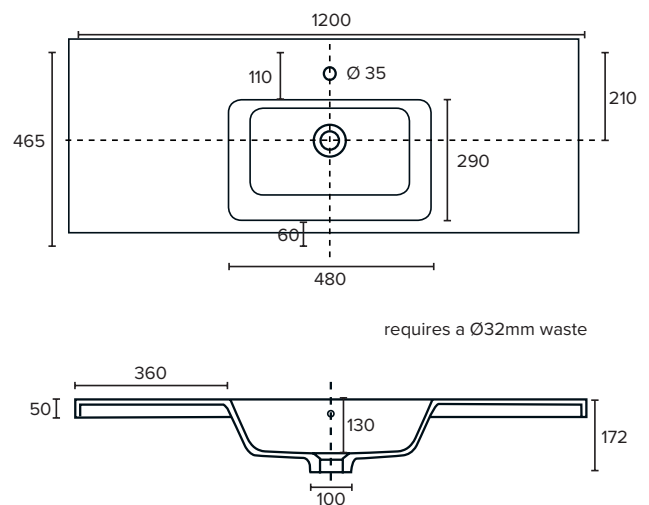

SPECIFICATION SHEET

Brookfield 1200mm 4 Drawer Floor Vanity

Features

- Floorstanding
- 4 Drawers
- Single Basin
- Gloss White: 2-pack urethane on MRF
- Colours: Laminate finish
- Dimensions: H820 x W1200 x D465

Technical Details

Note: All measurements shown are in millimetres. Sizes are nominal.

SPECIFICATION SHEET

1200mm Basin Options

Via

StoneCast with overflow
VIA1200

W1210 x D460 x H20

Ponti

StoneCast with overflow
PO1200

W1200 x D460 x H50

Ari

StoneCast with overflow
VA1200

W1200 x D465 x H50

SPECIFICATION SHEET

1200mm Basin Options

Clasico

Vitreous China with overflow
4230

W1200 x D465 x H20