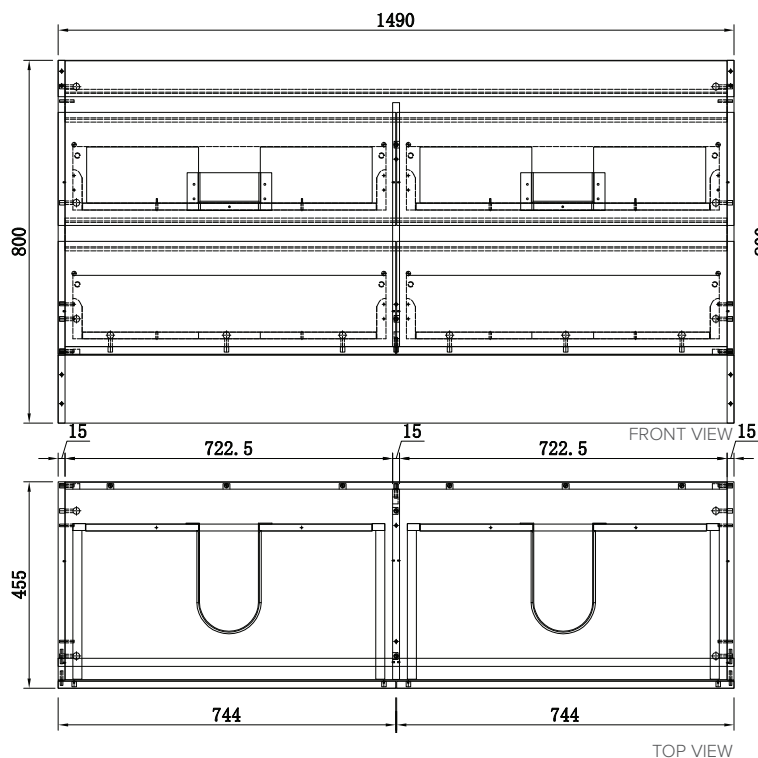

SPECIFICATION SHEET

Brookfield 1500mm 4 Drawer Double Basin Floor Vanity

NOTE: Tapware not included

Features

- Floorstanding
- 4 Drawers
- Double Basin
- Gloss White: 2-pack urethane on MRF
- Colours: Laminate finish
- Dimensions: H820 x W1500 x D465

Technical Details

Note: All measurements shown are in millimetres. Sizes are nominal.

SPECIFICATION SHEET

1500mm Basin Options

Via

StoneCast with overflow
Double Basin Option
VIA1500D

W1500 x D460 x H20

Ari

StoneCast with overflow
Double Basin Option
VA1500D

W1500 x D465 x H50