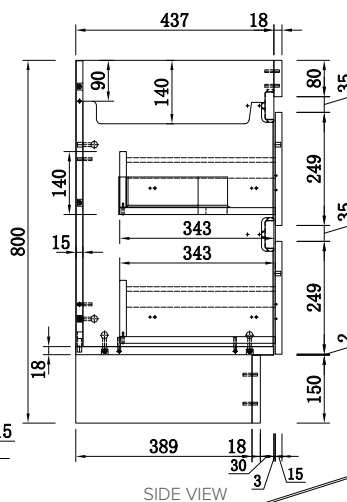

SPECIFICATION SHEET

Brookfield 1500mm 4 Drawer Double Basin Floor Vanity

NOTE: Tapware not included

Features

- Floorstanding
- 4 Drawers
- Double Basin
- Gloss White: 2-pack urethane on MRF
- Colours: Laminate finish
- Dimensions: H820 x W1500 x D465

Technical Details

Note: All measurements shown are in millimetres. Sizes are nominal.

SPECIFICATION SHEET

1500mm Basin Options

Via

StoneCast with overflow
Double Basin Option
VIA1500D

W1500 x D460 x H20

Ari

StoneCast with overflow
Double Basin Option
VA1500D

W1500 x D465 x H50