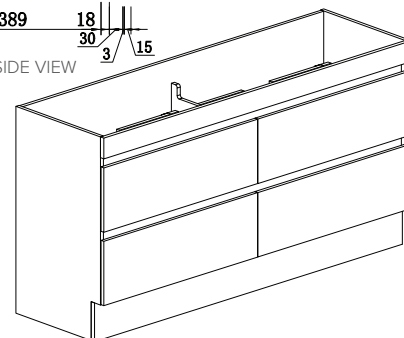

SPECIFICATION SHEET

Brookfield 1500mm 4 Drawer Double Basin Floor Vanity

NOTE: Tapware not included

Features

- Floorstanding
- 4 Drawers
- Double Basin
- Gloss White: 2-pack urethane on MRF
- Colours: Laminate finish
- Dimensions: H820 x W1500 x D465

Technical Details

Note: All measurements shown are in millimetres. Sizes are nominal.

SPECIFICATION SHEET

1500mm Basin Options

Via

StoneCast with overflow
Double Basin Option
VIA1500D

W1500 x D460 x H20

Ari

StoneCast with overflow
Double Basin Option
VA1500D

W1500 x D465 x H50