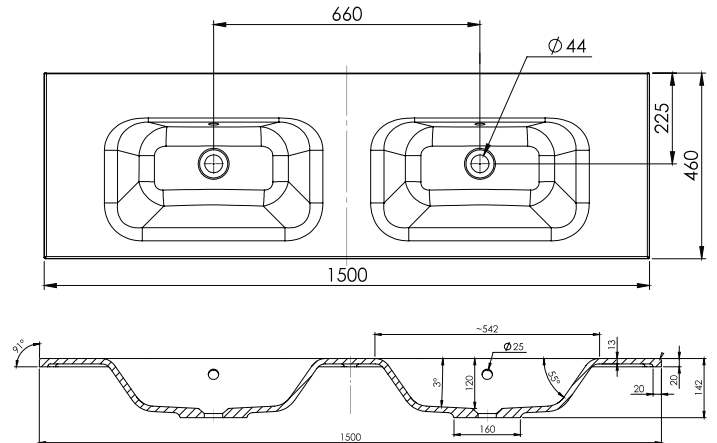

SPECIFICATION SHEET

Brookfield 1500mm 4 Drawer Double Basin Floor Vanity

NOTE: Tapware not included

Features

- Floorstanding
- 4 Drawers
- Double Basin
- Gloss White: 2-pack urethane on MRF
- Colours: Laminate finish
- Dimensions: H820 x W1500 x D465

Technical Details

Note: All measurements shown are in millimetres. Sizes are nominal.

SPECIFICATION SHEET

1500mm Basin Options

Via

StoneCast with overflow
Double Basin Option
VIA1500D

W1500 x D460 x H20

Ari

StoneCast with overflow
Double Basin Option
VA1500D

W1500 x D465 x H50