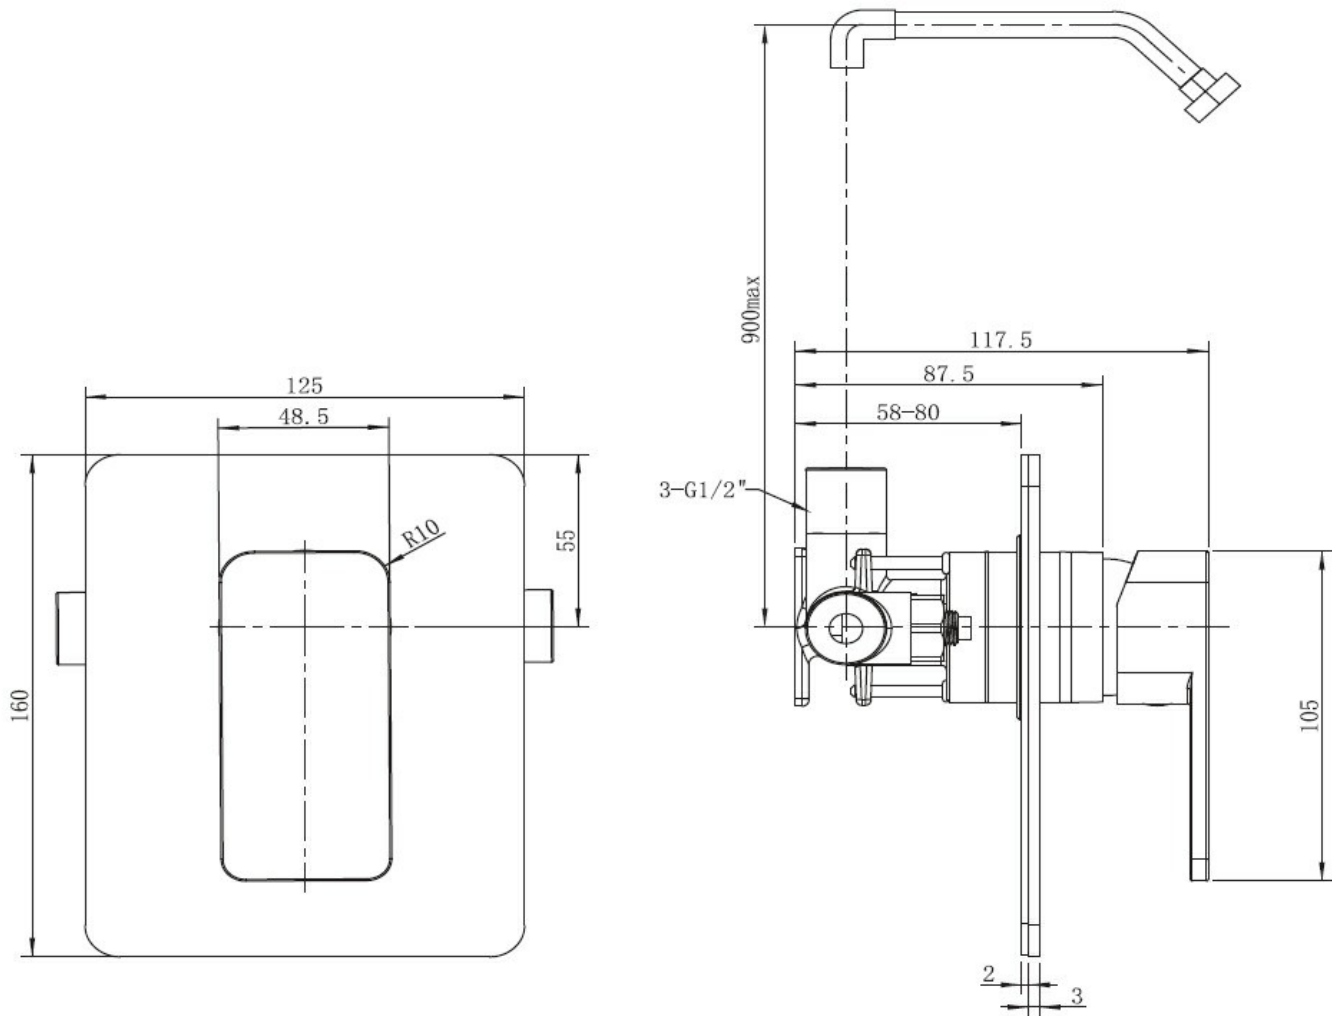

NEO SHOWER MIXER - CHROME

44239.02

\$385

ELEMENTi

Residential/Light
Commercial Use

Suitable for Residential/Light Commercial Use (Kitchens,
Bathrooms and Laundries in Hotels, Motels and
Retirement Villages).