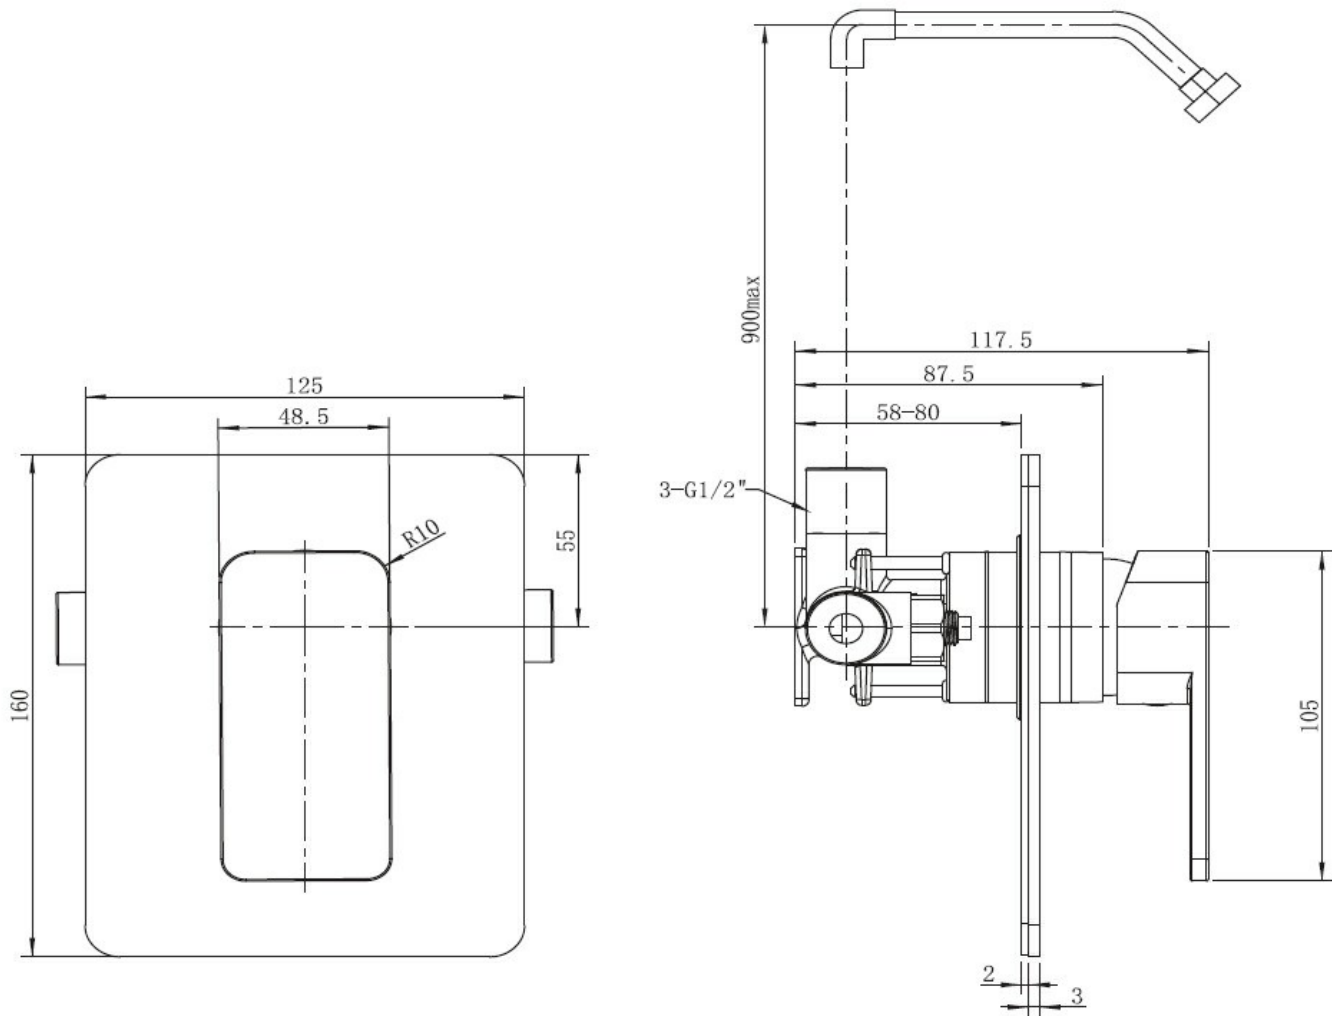

NEO SHOWER MIXER - BLACK

44239.13

\$439

ELEMENTi

Residential/Light
Commercial Use

Suitable for Residential/Light Commercial Use (Kitchens,
Bathrooms and Laundries in Hotels, Motels and
Retirement Villages).