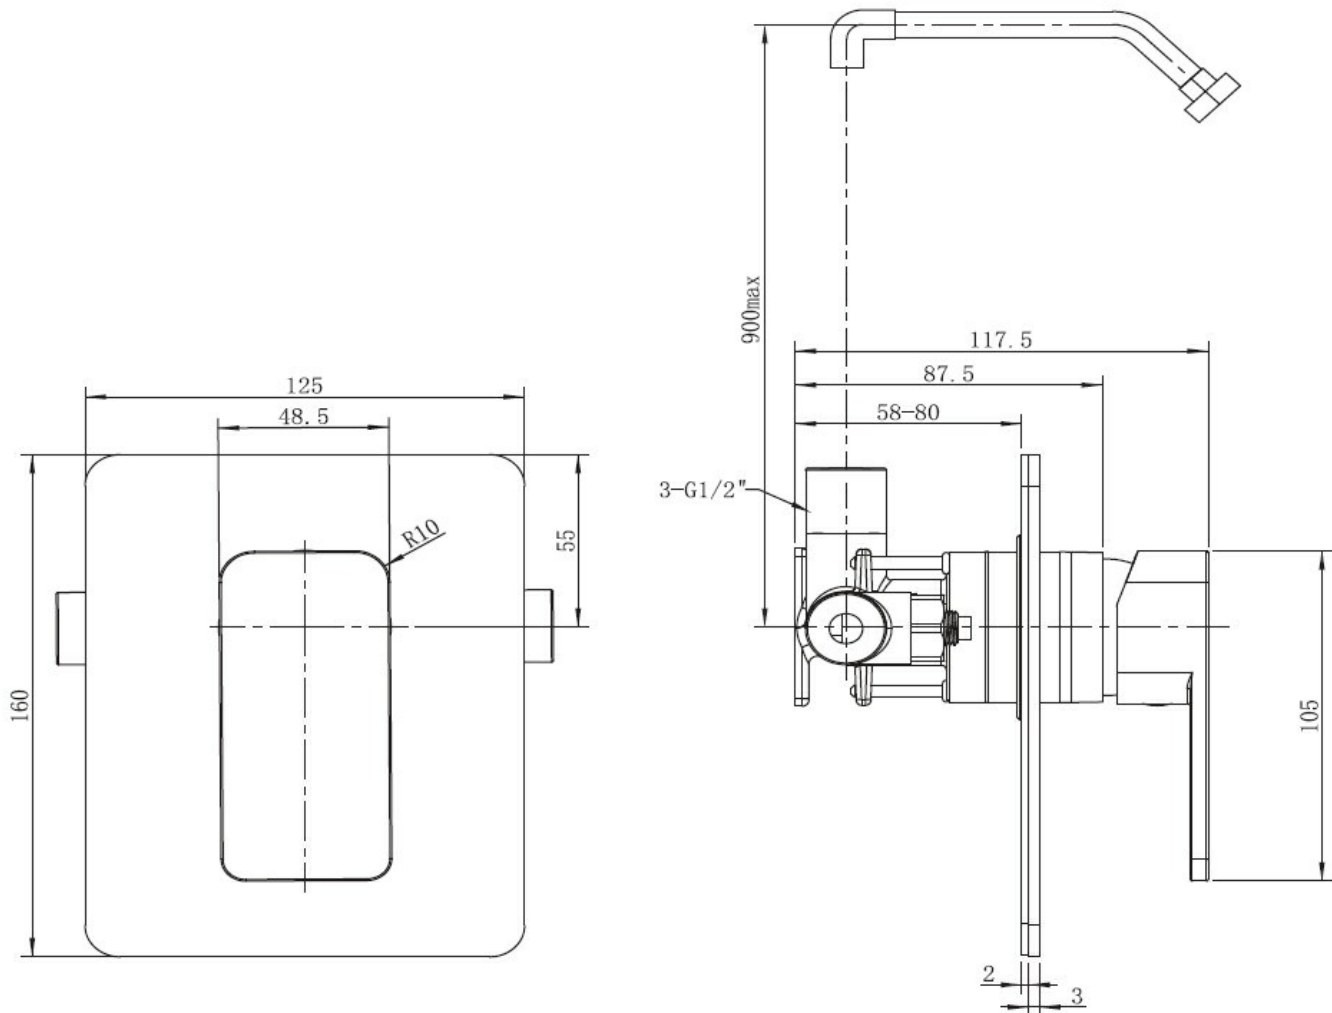

NEO SHOWER MIXER - GUN METAL

44239.29

\$525

ELEMENTi

Residential/Light
Commercial Use

Suitable for Residential/Light Commercial Use (Kitchens, Bathrooms and Laundries in Hotels, Motels and Retirement Villages).