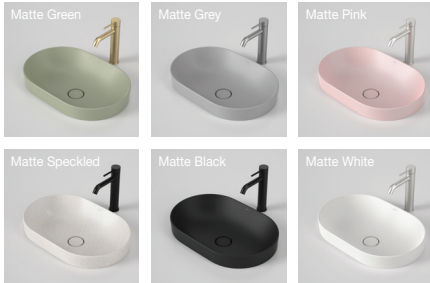

Other Basin Colour Options: