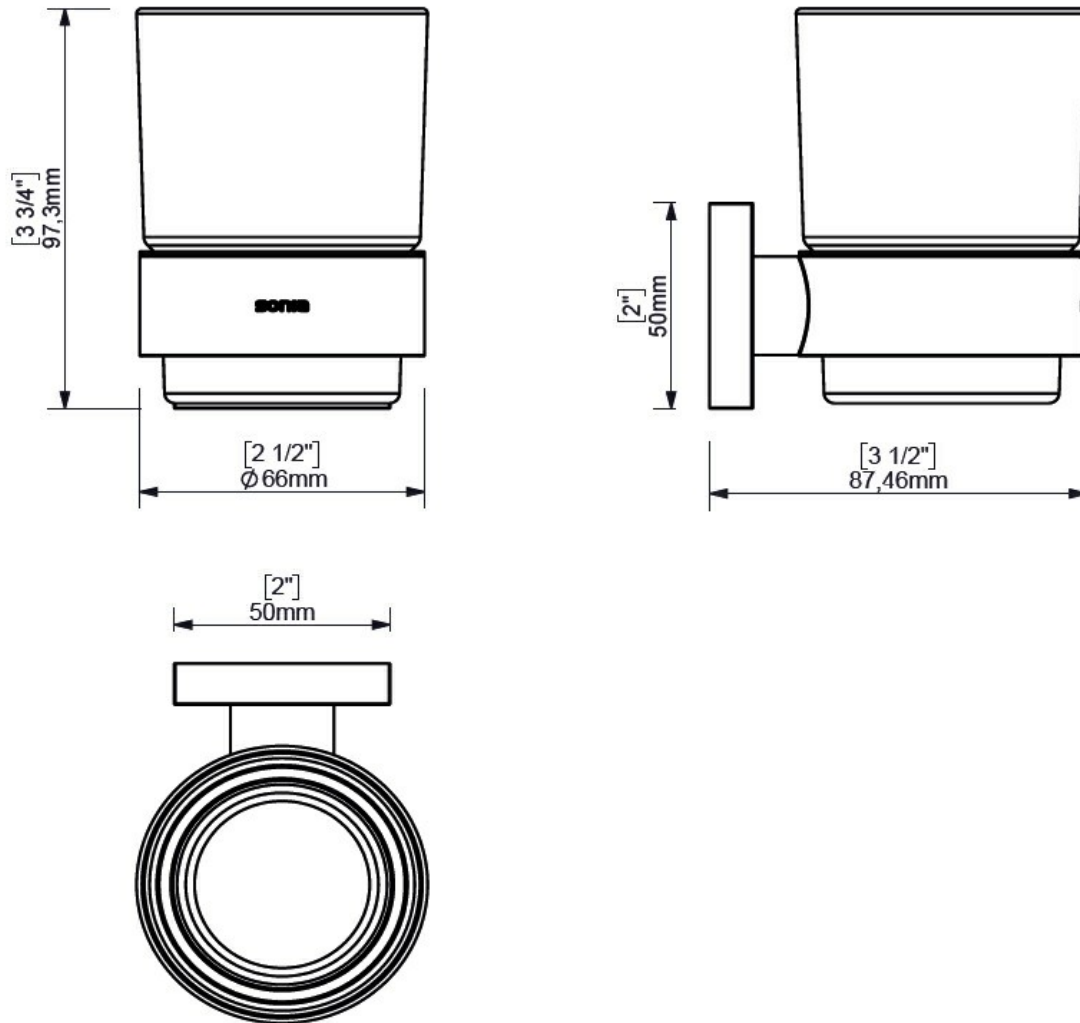

LINE WALL TUMBLER CHROME

60201.02

ELEMENTi

Residential/Light
Commercial Use

Suitable for Residential/Light Commercial Use (Kitchens,
Bathrooms and Laundries in Hotels, Motels and
Retirement Villages).

10

Guarantee