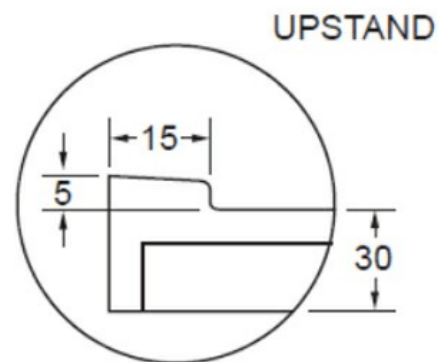

STUDIO PLUS WALL 750 1 X DRAWER - POLYMARBLE DEZIGNA
WHITE GLOSS

ELEMENTi

85402.11