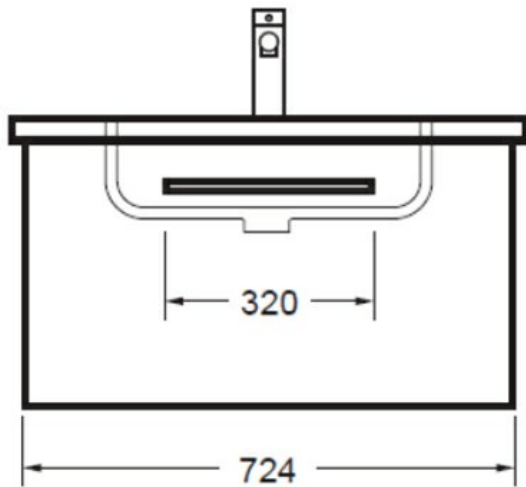

STUDIO PLUS WALL 750 1 X DRAWER - POLYMARBLE DEZIGNA
WHITE GLOSS

ELEMENTi

85402.11