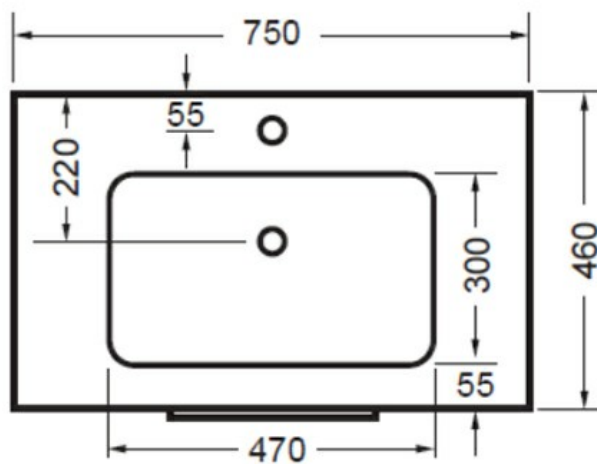

STUDIO PLUS WALL 750 1 X DRAWER - POLYMARBLE DEZIGNA
WHITE GLOSS

ELEMENTi

85402.11

Residential/Light Commercial

Suitable for Residential/Light Commercial Use (Kitchens, Bathrooms and Laundries in Motels, Hotels and Retirement Villages)

Hettich Guarantee

All Hettich Hardware comes with a Lifetime Warranty.

Dimensions

750 (L) x 460 (W) x 410 (H)mm

	Moisture Resistant	Made from Moisture Resistant Board
	VC Allowance	Please give an allowance of 10mm (-/+) for all Vitreous China basin dimensions.
	Soft Close Hinges	Incorporates Hettich Soft Close Hinges.
	Drawer	1 Drawer
	Bestwood	Incorporating the latest trends from Bestwood, the sophisticated range of colours and woodgrains delivers an authentic appeal with the Melamine board requiring no additional surface finishing.
	Environmental Choice	Product manufactured predominantly from sustainably grown New Zealand plantation pine forests and is Environmental Choice Certified.
	Made in New Zealand	
	Prefinished Material	
	Titus Hardware	Lifetime warranty on Titus runners