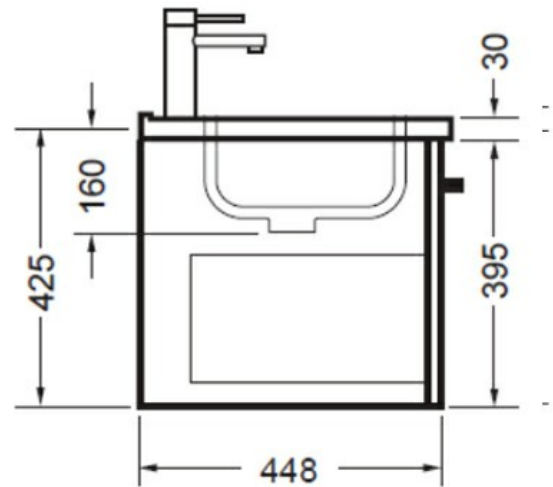

STUDIO PLUS WALL 750 1 X DRAWER - POLYMARBLE DEZIGNA
WHITE GLOSS

ELEMENTi

85402.11