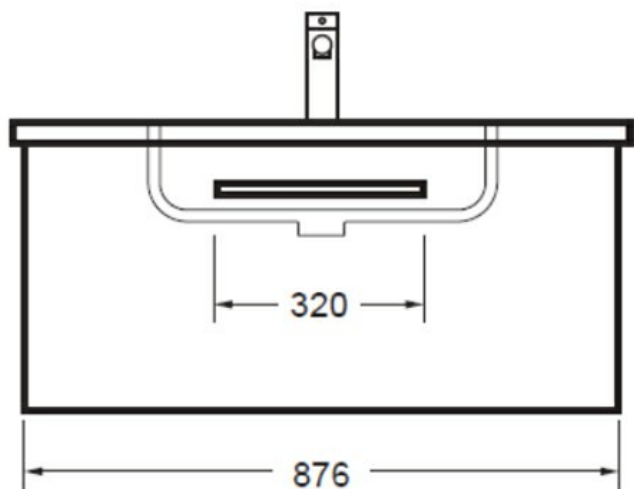

STUDIO PLUS WALL 900 1 X DRAWER - POLYMARBLE DEZIGNA
WHITE GLOSS

ELEMENTi

85404.11