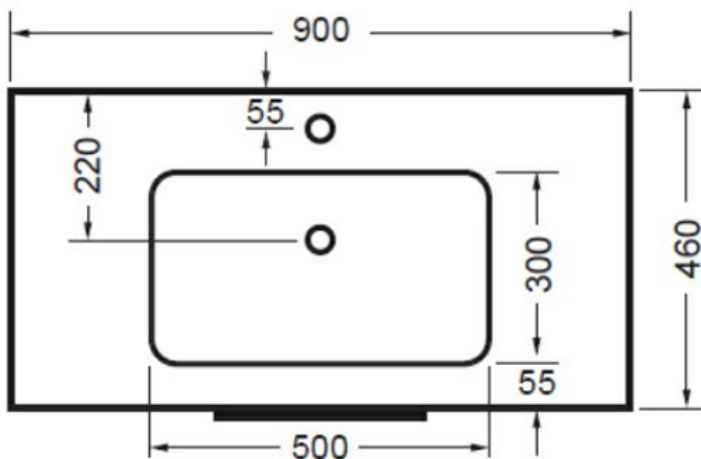

STUDIO PLUS WALL 900 1 X DRAWER - POLYMARBLE DEZIGNA
WHITE GLOSS

ELEMENTi

85404.11

Residential/Light Commercial

Suitable for Residential/Light Commercial Use (Kitchens, Bathrooms and Laundries in Motels, Hotels and Retirement Villages)

Hettich Guarantee

All Hettich Hardware comes with a Lifetime Warranty.

Tap hole

1 Tap Hole

	Dimensions	(L) x (W) x (H)mm
	Moisture Resistant	Made from Moisture Resistant Board
	VC Allowance	Please give an allowance of 10mm (-/+) for all Vitreous China basin dimensions.
	Soft Close Hinges	Incorporates Hettich Soft Close Hinges.
	Drawer	1 Drawer
	Bestwood	Incorporating the latest trends from Bestwood, the sophisticated range of colours and woodgrains delivers an authentic appeal with the Melamine board requiring no additional surface finishing.
	Environmental Choice	Product manufactured predominantly from sustainably grown New Zealand plantation pine forests and is Environmental Choice Certified.
	Made in New Zealand	
	Prefinished Material	
	Titus Hardware	Lifetime warranty on Titus runners