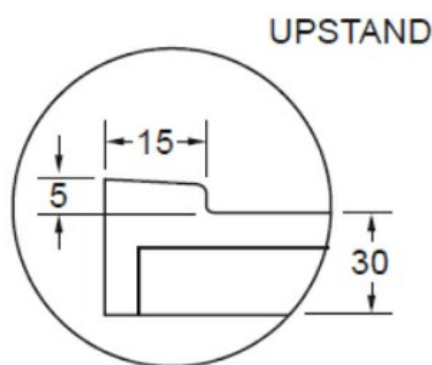

STUDIO PLUS WALL 900 1 X DRAWER - POLYMARBLE DEZIGNA
WHITE GLOSS

ELEMENTi

85404.11