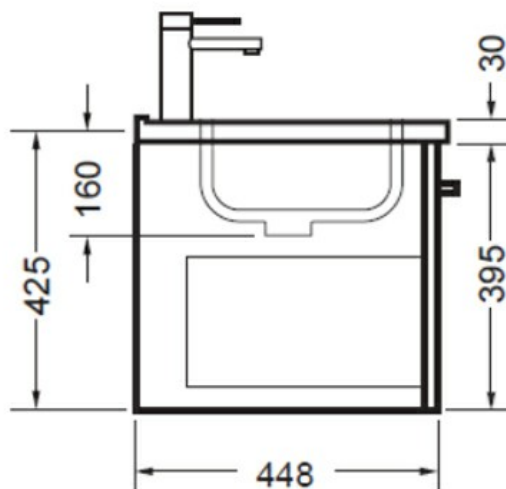

STUDIO PLUS WALL 900 1 X DRAWER - POLYMARBLE DEZIGNA
WHITE GLOSS

ELEMENTi

85404.11