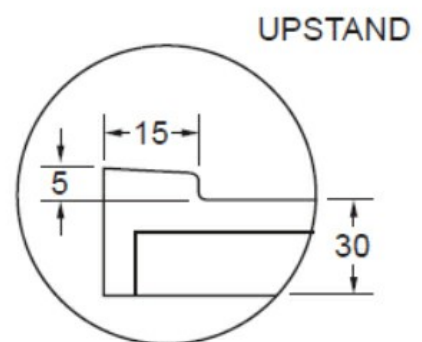

STUDIO PLUS WALL 1200 1 X DRAWER - POLYMARBLE DEZIGNA
WHITE GLOSS

ELEMENTI

85406.11