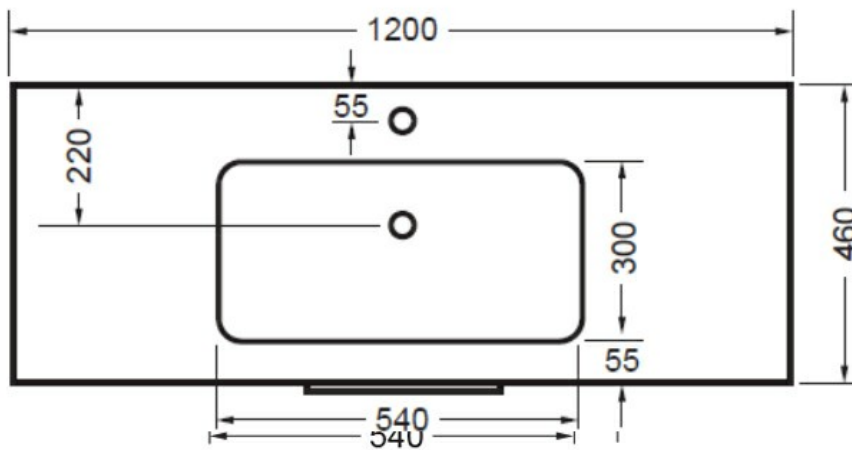

STUDIO PLUS WALL 1200 1 X DRAWER - POLYMARBLE DEZIGNA  
WHITE GLOSS

ELEMENTI

85406.11

Residential/Light Commercial

Suitable for Residential/Light Commercial Use (Kitchens, Bathrooms and Laundries in Motels, Hotels and Retirement Villages)

Hettich Guarantee

All Hettich Hardware comes with a Lifetime Warranty.

Dimensions

1200 (L) x 460 (W) x 410 (H)mm

	Moisture Resistant	Made from Moisture Resistant Board
	VC Allowance	Please give an allowance of 10mm (-/+ ) for all Vitreous China basin dimensions.
	Soft Close Hinges	Incorporates Hettich Soft Close Hinges.
	Drawer	2 Drawer Inside, 1 Drawer Front
	Bestwood	Incorporating the latest trends from Bestwood, the sophisticated range of colours and woodgrains delivers an authentic appeal with the Melamine board requiring no additional surface finishing.
	Environmental Choice	Product manufactured predominantly from sustainably grown New Zealand plantation pine forests and is Environmental Choice Certified.
	Made in New Zealand	
	Prefinished Material	
	Titus Hardware	Lifetime warranty on Titus runners