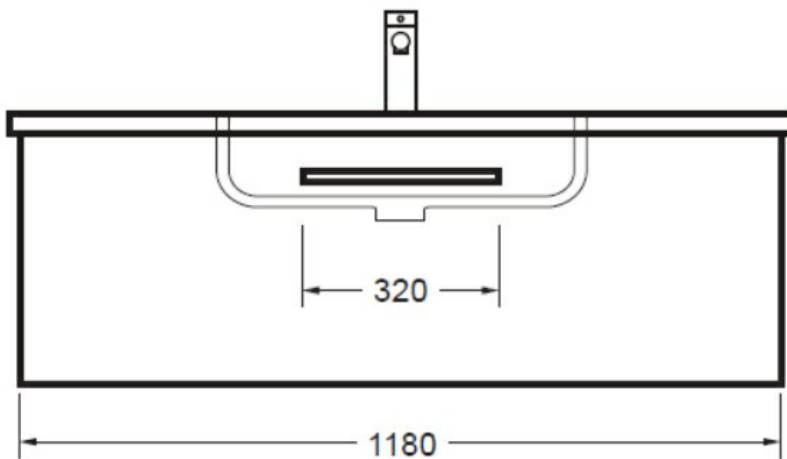

STUDIO PLUS WALL 1200 1 X DRAWER - POLYMARBLE DEZIGNA
WHITE GLOSS

ELEMENTI

85406.11