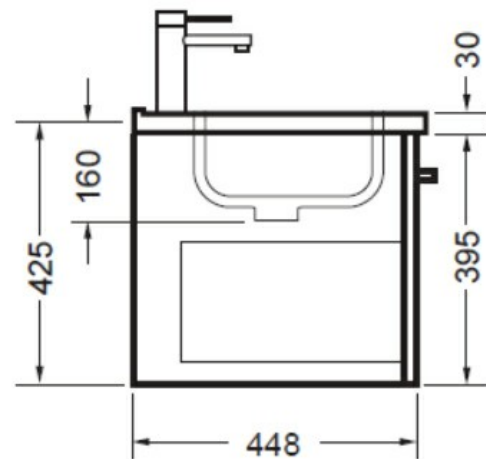

STUDIO PLUS WALL 1200 1 X DRAWER - POLYMARBLE DEZIGNA
WHITE GLOSS

ELEMENTI

85406.11