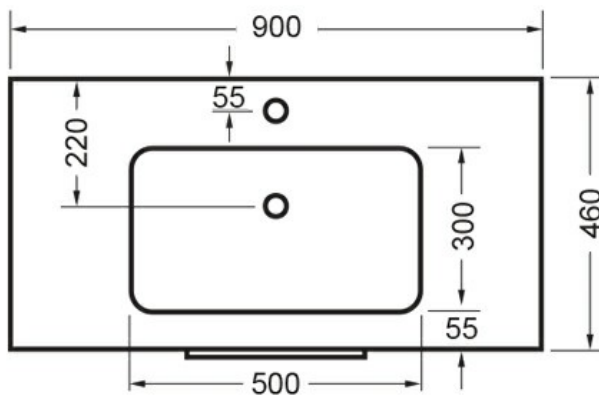

TEMPO 900 WALL 2 X DRAWER - POLYMARBLE DEZIGNA WHITE
GLOSS

ELEMENTI

88430.11

Residential/Light Commercial

Suitable for Residential/Light Commercial Use (Kitchens, Bathrooms and Laundries in Motels, Hotels and Retirement Villages)

Dimensions

900 (L) x 460 (W) x 630 (H)mm

Moisture Resistant

Made from Moisture Resistant Board

	VC Allowance	Please give an allowance of 10mm (-/+) for all Vitreous China basin dimensions.
	Soft Close Drawer System	Incorporates Soft Close Drawer and Doors.
	Drawer	2 Drawer
	Bestwood	Incorporating the latest trends from Bestwood, the sophisticated range of colours and woodgrains delivers an authentic appeal with the Melamine board requiring no additional surface finishing.
	Environmental Choice	Product manufactured predominantly from sustainably grown New Zealand plantation pine forests and is Environmental Choice Certified.
	Made in New Zealand	
	Titus Hardware	Lifetime warranty on Titus runners