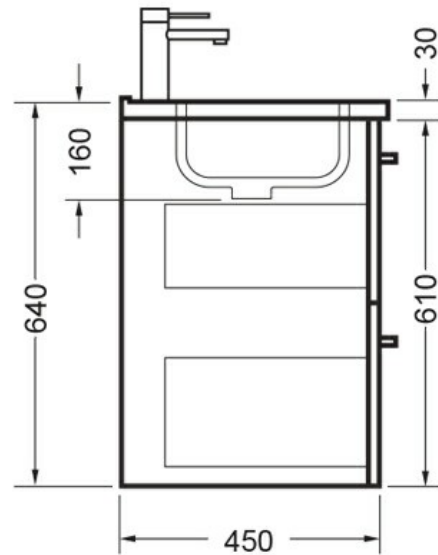

TEMPO 900 WALL 2 X DRAWER - POLYMARBLE DEZIGNA WHITE
GLOSS

ELEMENTI

88430.11

Residential/Light Commercial

Suitable for Residential/Light Commercial Use (Kitchens, Bathrooms and Laundries in Motels, Hotels and Retirement Villages)

Dimensions

900 (L) x 460 (W) x 630 (H)mm

Moisture Resistant

Made from Moisture Resistant Board

	VC Allowance	Please give an allowance of 10mm (-/+) for all Vitreous China basin dimensions.
	Soft Close Drawer System	Incorporates Soft Close Drawer and Doors.
	Drawer	2 Drawer
	Bestwood	Incorporating the latest trends from Bestwood, the sophisticated range of colours and woodgrains delivers an authentic appeal with the Melamine board requiring no additional surface finishing.
	Environmental Choice	Product manufactured predominantly from sustainably grown New Zealand plantation pine forests and is Environmental Choice Certified.
	Made in New Zealand	
	Titus Hardware	Lifetime warranty on Titus runners