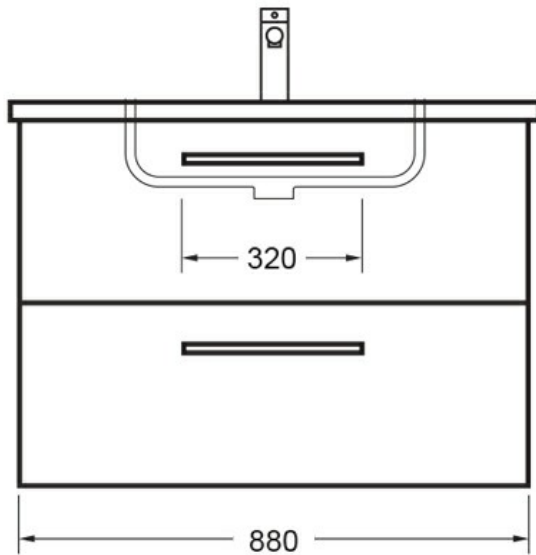

TEMPO 900 WALL 2 X DRAWER - POLYMARBLE DEZIGNA WHITE
GLOSS

ELEMENTI

88430.11