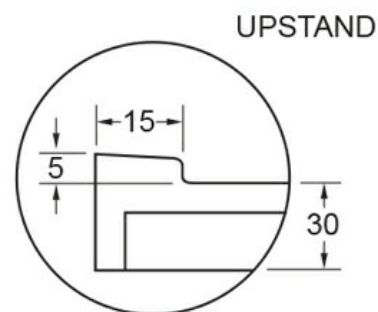

TEMPO 900 WALL 2 X DRAWER - POLYMARBLE DEZIGNA WHITE
GLOSS

ELEMENTI

88430.11