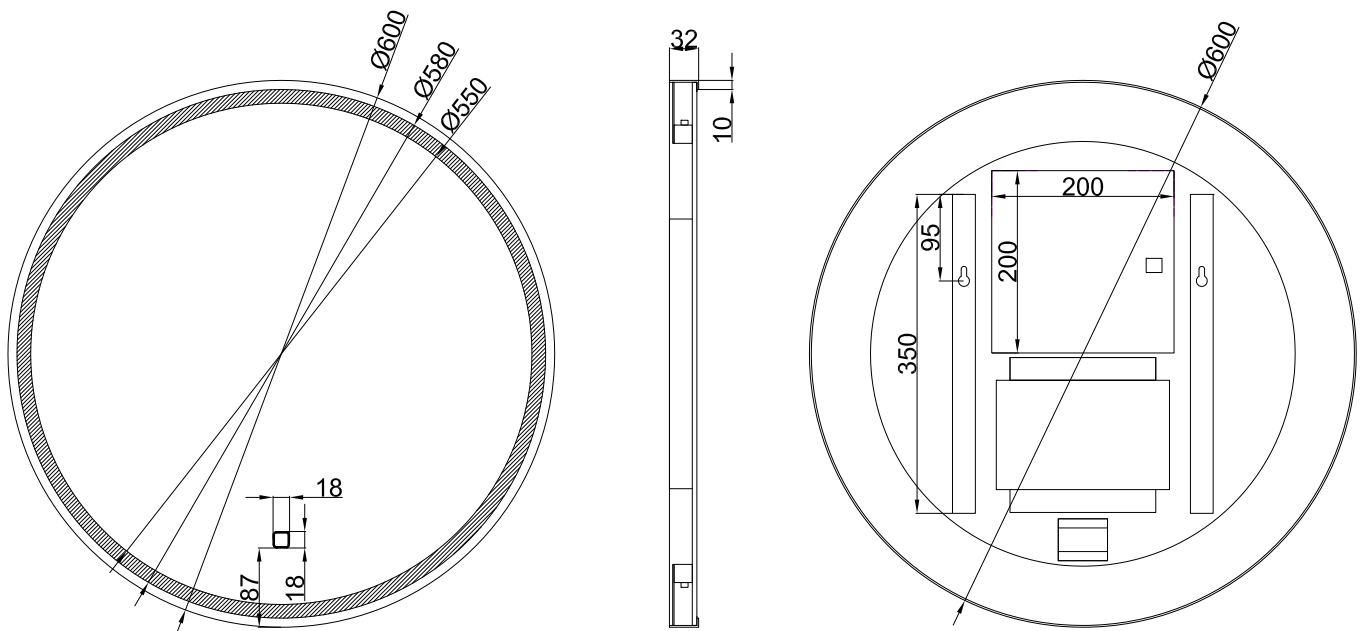

SPECIFICATION SHEET

Broadway Round 600 Black Frame Mirror

Code: 8876B

Features

- Dimensions: H600 x W600 x D32
- One-Touch LED Switch
- Demister
- 192 LEDs, 15.4W
- 5mm Mirror Glass
- 6400K Colour Tone

Specification / Compliance

- Safety Film Vinyl Backing
- Plexi Glass Frame Enclosing LEDs
- IP44 Rating

Technical Details

MFA0606