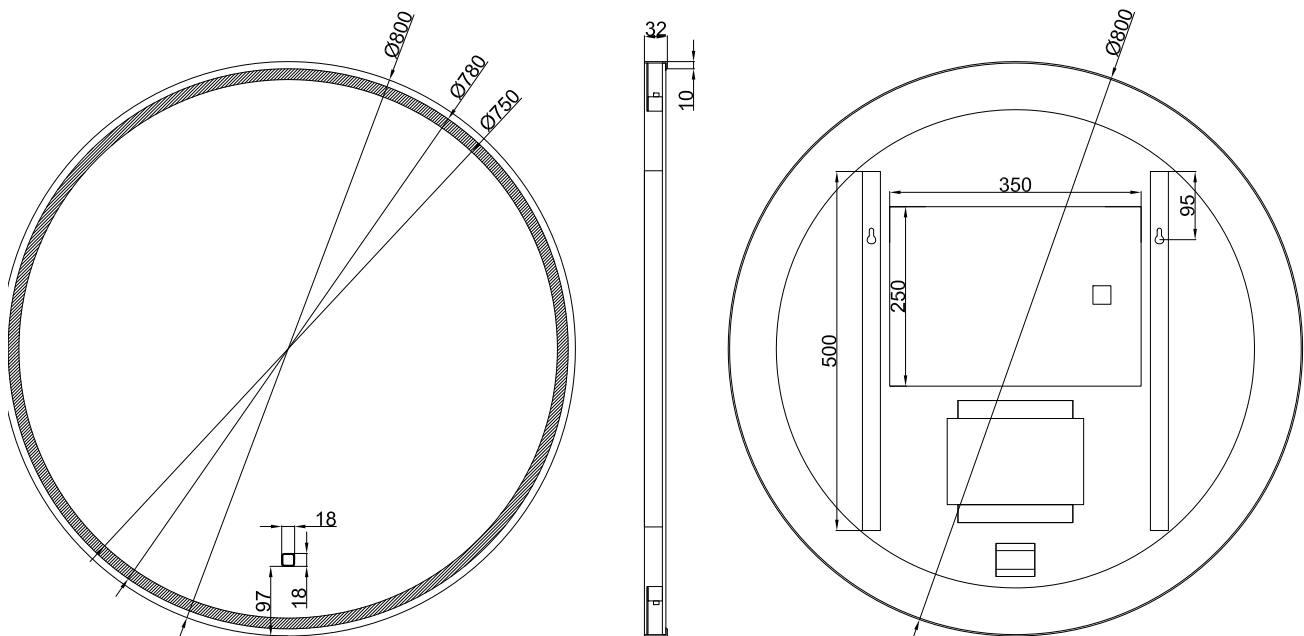

SPECIFICATION SHEET

Broadway Round 800 Black Frame Mirror

Code: 8877B

Features

- Dimensions: H800 x W800 x D32
- One-Touch LED Switch
- Demister
- 270 LEDs, 21.6W
- 5mm Mirror Glass
- 6400K Colour Tone

Specification / Compliance

- Safety Film Vinyl Backing
- Plexi Glass Frame Enclosing LEDs
- IP44 Rating

Technical Details

MFA0808