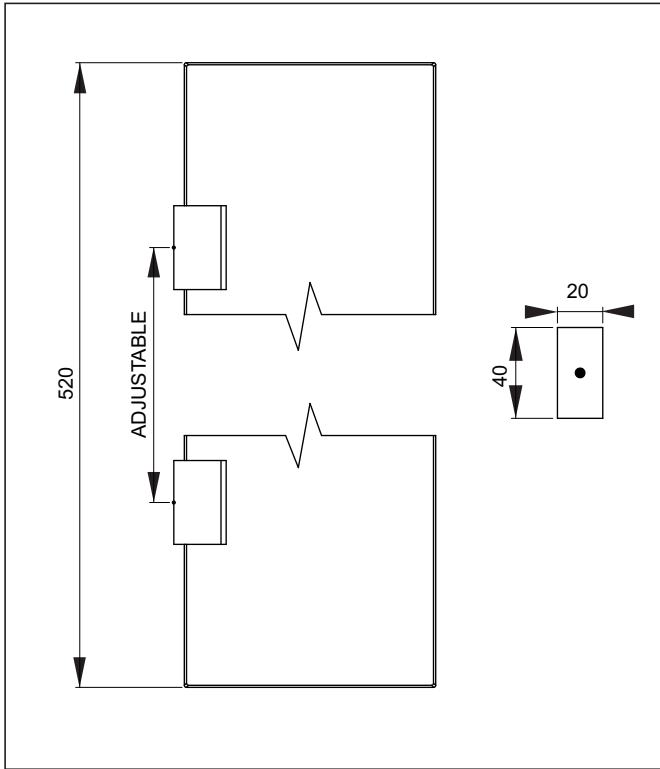

Accessories

Glass Shelf

Code: A10 SHELFG

Finish: Chrome

Material: Stainless and glass

Installation: Wall-mounted

aquatica 

KIWI OWNED COMPANY