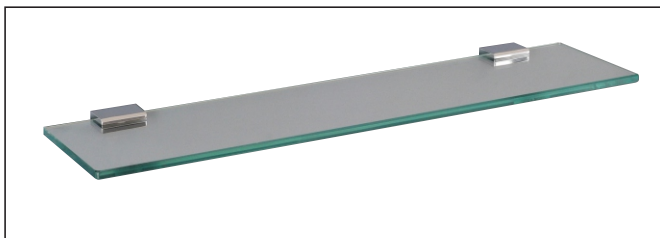

Accessories

Glass Shelf

Code: A10 SHELFG

Finish: Chrome

Material: Stainless and glass

Installation: Wall-mounted

aquatica 

KIWI OWNED COMPANY