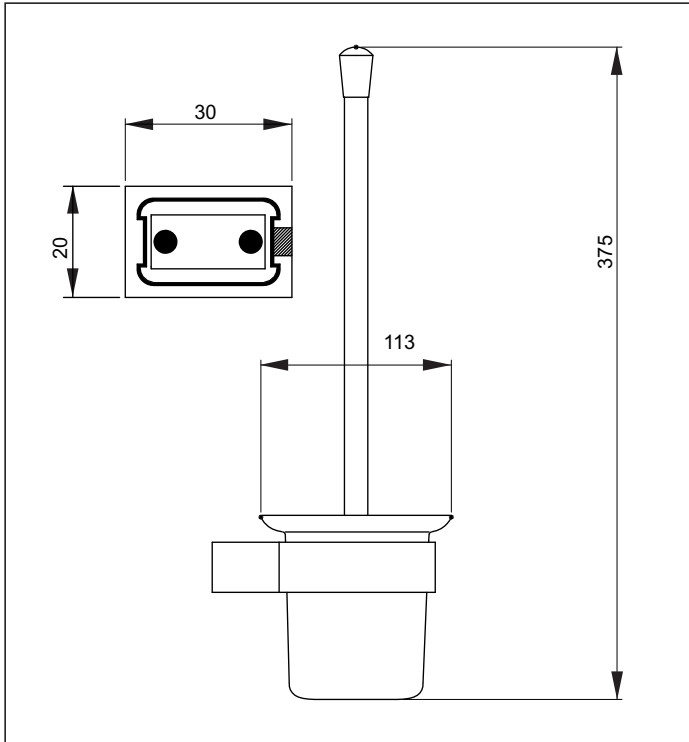

## Toilet Brush and Holder

**Code:** A10 TBH

**Finish:** Chrome

**Material:** Stainless and glass

**Installation:** Wall-mounted

aquatica

KIWI OWNED COMPANY

NZ