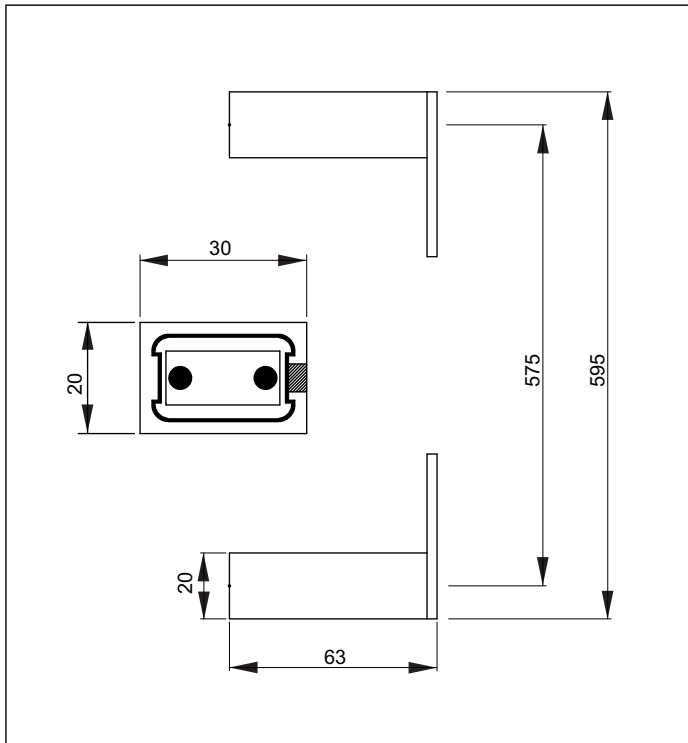

Accessories

Towel Rail

Code: A10 TR600

Finish: Chrome

Material: Stainless

Installation: Wall-mounted

aquatica

KIWI OWNED COMPANY