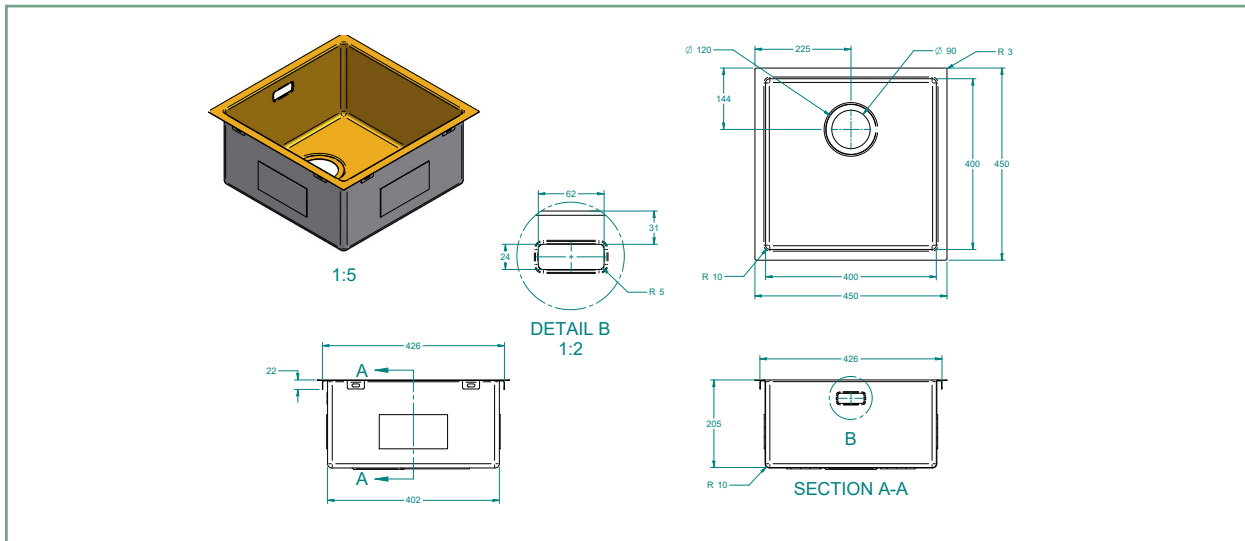

AA400 SINGLE BOWL

Make your sink a statement piece with a Mercer Aurora Sink.

A modern square design with all the benefits of stainless steel. The Aurora Series has a 10mm corner radius and is available in four colours copper, brass, gunmetal and stainless steel.

SPECIFICATIONS

Code: AA402 (Gunmetal), AA403 (Brass), AA404 (Copper), AA405 (Black)

Type: Undermount

Bowl size: 400 x 400 x 200mm

Bowl configuration: Single Bowl

Overall size: 450 x 450 x 200mm

Material: Stainless steel

Installation: Top mount, Undermount

FEATURES

90mm round basket waste

Overflow 15l/m capacity

10mm Corner radius

25mm flat flange

Sound deadening

ASSOCIATED PRODUCTS