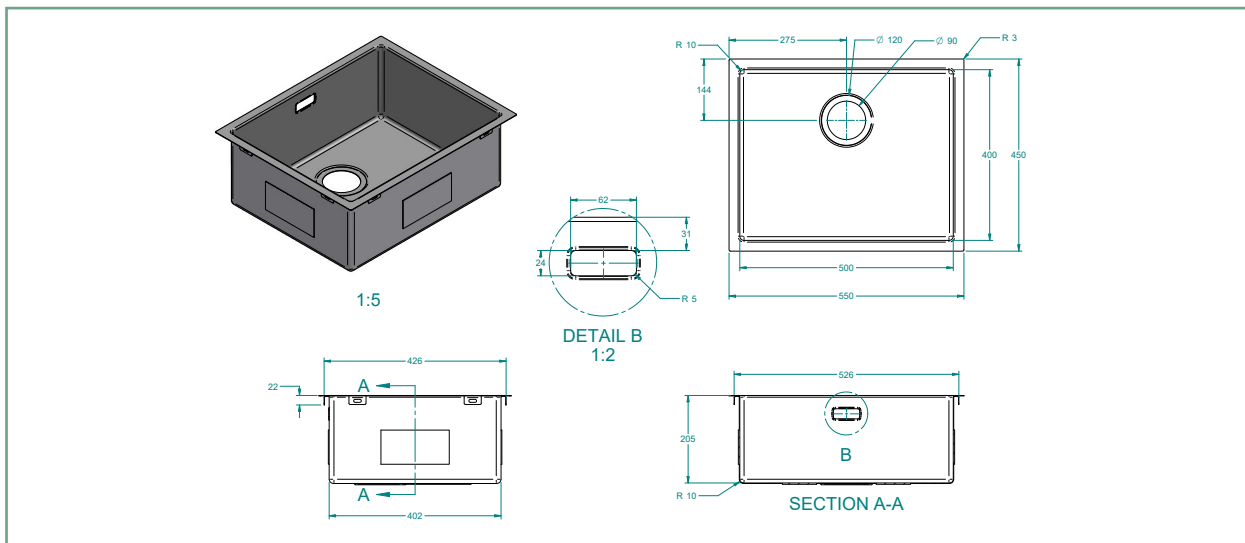

AA500 SINGLE BOWL

Make your sink a statement piece with a Mercer Aurora Sink.

A modern square design with all the benefits of stainless steel. The Aurora Series has a 10mm corner radius and is available in four colours copper, brass, gunmetal and stainless steel.

SPECIFICATIONS

Code: AA502 (Gunmetal), AA503 (Brass), AA504 (Copper), AA505 (Black)

Type: Top mount, Undermount, Weld in

Bowl size: 500 x 400 x 200mm

Bowl configuration: Single Bowl

Overall size: 550 x 450 x 200mm

Material: Stainless steel

Installation: Top mount, Undermount

FEATURES

90mm round basket waste

Overflow 15l/m capacity

10mm Corner radius

25mm flat flange

Sound deadening