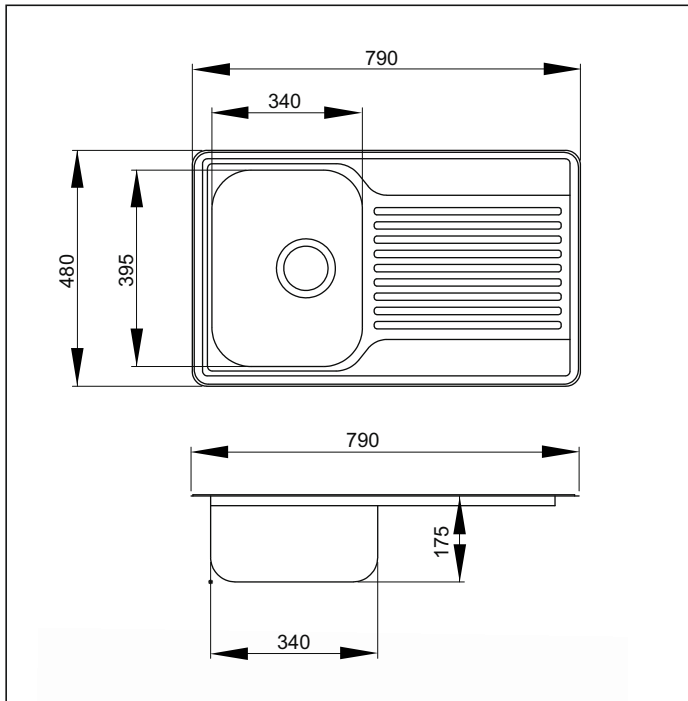

Aquatica Stainless Steel Sink

Como Sink - 1 bowl + drainer

Code: AQ COMO
Code: AQ COMO CB
Code: AQ COMO CL

Size: 790 x 480mm

Bowl: 395 x 340 x 175mm deep

Each Como Stainless Steel Sink Includes Colander and Chopping board

Supplied with one strainer waste with overflow

Manufactured from AISI 304 Grade Stainless Steel

Sound deadening material on drainer and bowl

Low profile edge for easy cleaning

Can be undermounted

Sink can be reversed

Note: Minimum cabinetry size required to clear bowls is 350mm + overflow (25mm) x 405mm

All sinks are punched with a 92mm hole and depressed to fit
112mm or 114mm basket wastes.
Overflow requires 25mm to clear cabinetry

Aquatica Sink Accessories

Como Colander

Code: AQ COMO CL

Size: 365 x 212mm

Optional Accessory for: AQ COMO

aquatica 

KIWI OWNED COMPANY

NZ • DESIGNED
• ASSEMBLED
• TESTED 