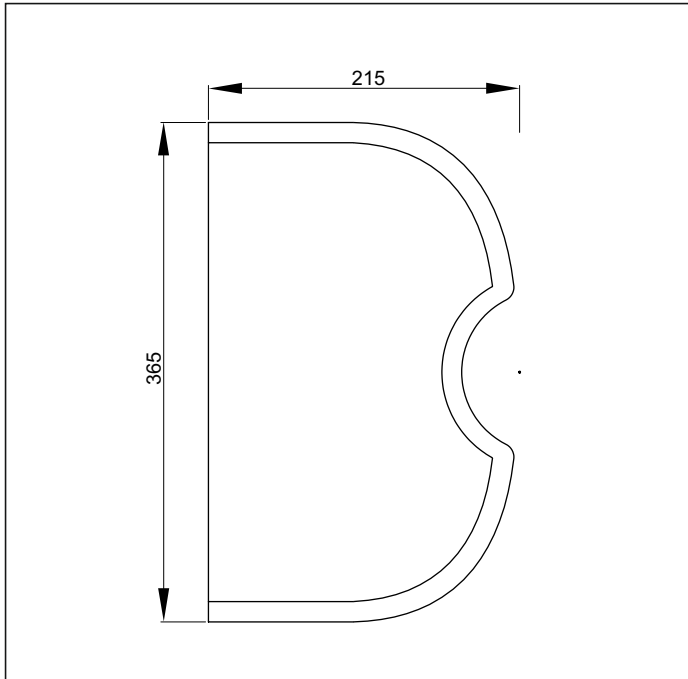

Aquatica Stainless Steel Sink

Como Sink - 1 bowl + drainer

Code: AQ COMO
Code: AQ COMO CB
Code: AQ COMO CL

Size: 790 x 480mm

Bowl: 395 x 340 x 175mm deep

Each Como Stainless Steel Sink Includes Colander and Chopping board

Note: Minimum cabinetry size required to clear bowls is 350mm + overflow (25mm) x 405mm

All sinks are punched with a 92mm hole and depressed to fit
112mm or 114mm basket wastes.
Overflow requires 25mm to clear cabinetry

© copyright Aquatica 2019

Aquatica Sink Accessories

Como/Garda Chopping Board

aquatica

Code: AQ COMO CB

Size: 365 x 215mm

Optional Accessory for: AQ COMO
AQ GARDA

KIWI OWNED COMPANY

Aquatica Sink Accessories

Como Colander

Code: AQ COMO CL

Size: 365 x 212mm

Optional Accessory for: AQ COMO

aquatica 

KIWI OWNED COMPANY

NZ • DESIGNED
• ASSEMBLED
• TESTED 