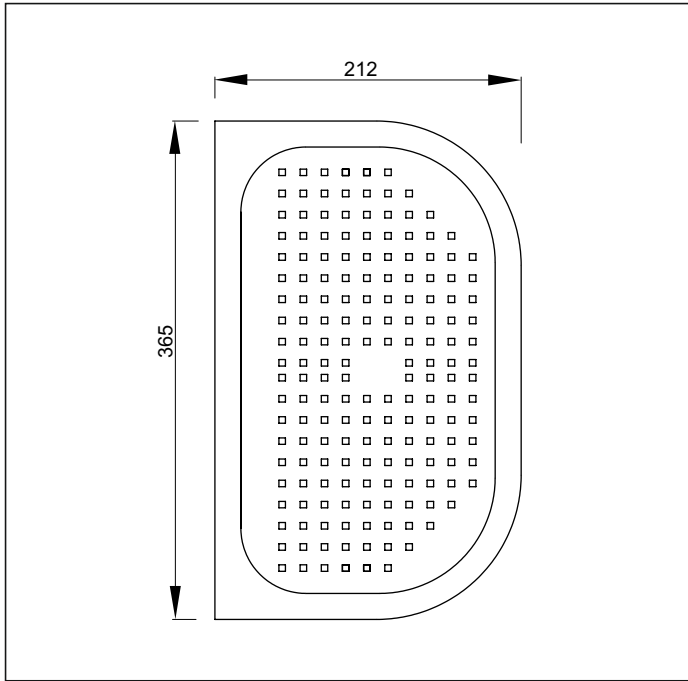

Note: Minimum cabinetry size required to clear bowls is 350mm + overflow (25mm) x 405mm

All sinks are punched with a 92mm hole and depressed to fit
112mm or 114mm basket wastes.
Overflow requires 25mm to clear cabinetry

© copyright Aquatica 2019

Aquatica Sink Accessories

Como/Garda Chopping Board

aquatica

Code: AQ COMO CB

Size: 365 x 215mm

Optional Accessory for: AQ COMO
AQ GARDA

KIWI OWNED COMPANY

Aquatica Sink Accessories

Como Colander

Code: AQ COMO CL

Size: 365 x 212mm

Optional Accessory for: AQ COMO

aquatica 

KIWI OWNED COMPANY

NZ • DESIGNED
• ASSEMBLED
• TESTED 