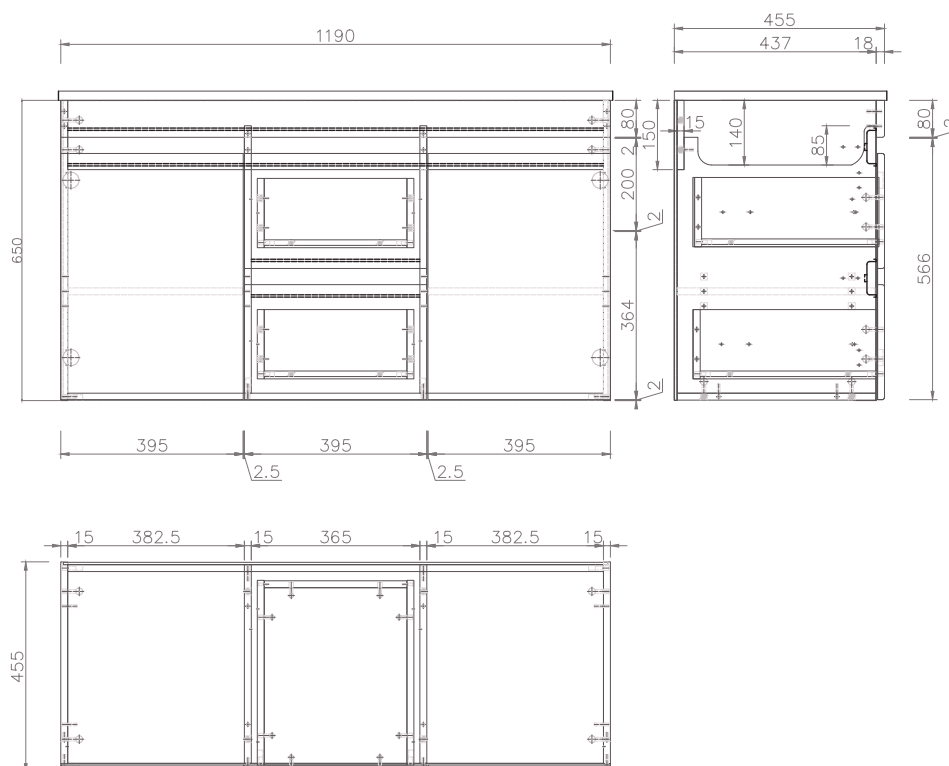

## Arc 1200mm 2 Door, 2 Drawer Double Basin Wall Hung Vanity

### Features

- Wall Hung
- Soft Close Doors & Drawers
- Negative detail finger pull
- Cabinet:  
White - 2-Pack Urethane on MRF  
Colour - Laminate Finish
- Slab Top Options:  
20mm Quartz Top  
35mm StoneCast Top
- Dimensions: H670/685 x W1200 x D465

### Cabinet Options

### Technical Details

Note: All measurements shown are in millimetres. Sizes are nominal.