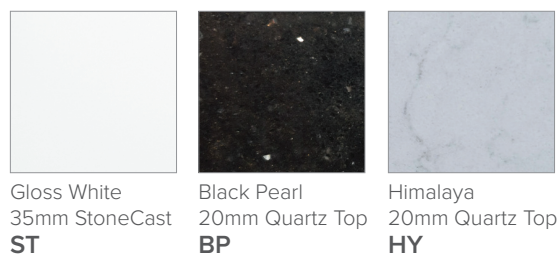

StoneCast & Quartz Slab Top Options