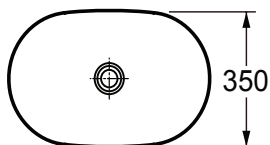

SPECIFICATION SHEET

Slab Top & Vessel Basin Options

Slab Top

StoneCast 35mm - Code: ST
Quartz 20mm - Code: BP (Black Pearl) or HY (Himalaya)

Available in sizes:
750, 900, 1200

Vessel Basin Options

Quarto Round 310mm

H110 x W310
White - Code: A
Black - Code: E

Quarto Round 360mm

H120 x W360
White - Code: B
Black - Code: F

Quarto Oval

White
H100 x W350 x L550
Code: C

Quarto Rectangular

White
H100 x W340 x L550
Code: D