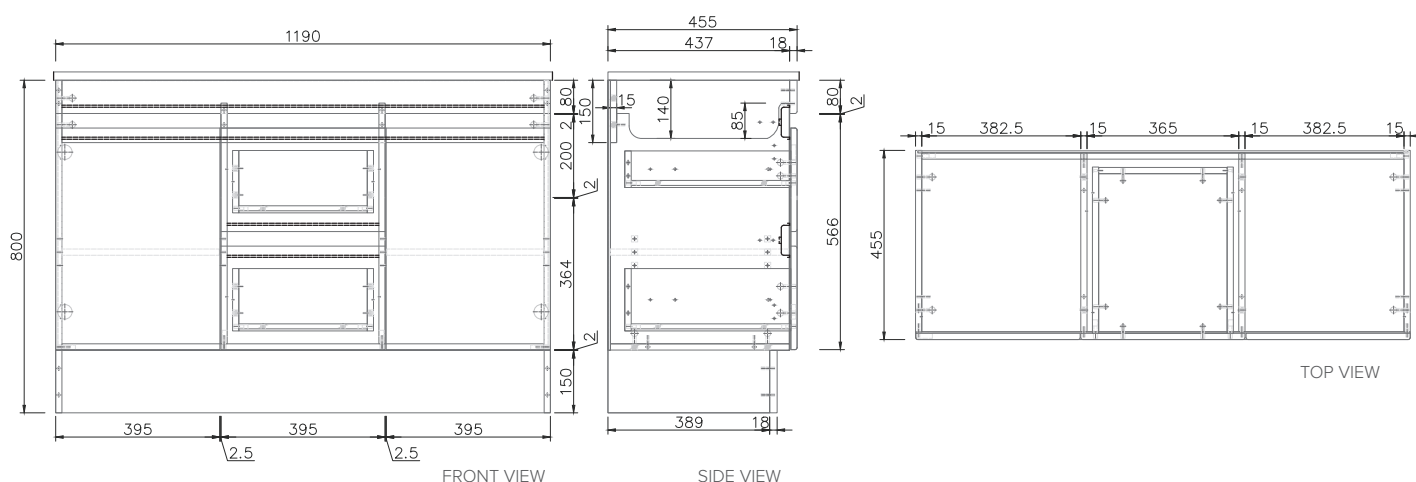

SPECIFICATION SHEET

Arc 1200mm 2 Door, 2 Drawer Double Basin Floor Vanity

Features

- Floorstanding
- Soft Close Doors & Drawers
- Negative detail finger pull
- Cabinet:
White - 2-Pack Urethane on MRF
Colour - Laminate Finish
- Slab Top Options:
20mm Quartz Top
35mm StoneCast Top
- Dimensions: H820/835 x W1200 x D465

Cabinet Options

StoneCast & Quartz Slab Top Options

Note: To order a Slab Top, add the slab top code to the cabinet code.

Technical Details

Note: All measurements shown are in millimetres. Sizes are nominal.

SPECIFICATION SHEET

Slab Top & Vessel Basin Options

Slab Top

StoneCast 35mm - Code: ST
Quartz 20mm - Code: BP (Black Pearl) or HY (Himalaya)

Available in sizes:
750, 900, 1200

Vessel Basin Options

Quarto Round 310mm

H110 x W310
White - Code: A
Black - Code: E

Quarto Round 360mm

H120 x W360
White - Code: B
Black - Code: F

Quarto Oval

White
H100 x W350 x L550
Code: C

Quarto Rectangular

White
H100 x W340 x L550
Code: D