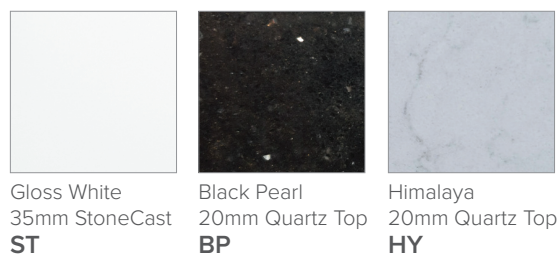

SPECIFICATION SHEET

Arc 1200mm 2 Door, 2 Drawer Double Basin Floor Vanity

Features

- Floorstanding
- Soft Close Doors & Drawers
- Negative detail finger pull
- Cabinet:
White - 2-Pack Urethane on MRF
Colour - Laminate Finish
- Slab Top Options:
20mm Quartz Top
35mm StoneCast Top
- Dimensions: H820/835 x W1200 x D465

Cabinet Options

StoneCast & Quartz Slab Top Options

Note: To order a Slab Top, add the slab top code to the cabinet code.

Technical Details

Note: All measurements shown are in millimetres. Sizes are nominal.

SPECIFICATION SHEET

Slab Top & Vessel Basin Options

Slab Top

StoneCast 35mm - Code: ST
Quartz 20mm - Code: BP (Black Pearl) or HY (Himalaya)

Available in sizes:
750, 900, 1200

Vessel Basin Options

Quarto Round 310mm