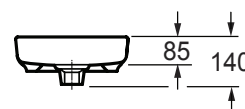

SPECIFICATION SHEET

Slab Top & Vessel Basin Options

Slab Top

StoneCast 35mm - Code: ST
Quartz 20mm - Code: BP (Black Pearl) or HY (Himalaya)

Available in sizes:
750, 900, 1200

Vessel Basin Options

Quarto Round 310mm

H110 x W310
White - Code: A
Black - Code: E

Quarto Round 360mm

H120 x W360
White - Code: B
Black - Code: F

Quarto Oval

White
H100 x W350 x L550
Code: C

Quarto Rectangular

White
H100 x W340 x L550
Code: D