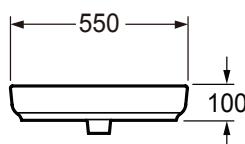

Quarto Oval

White

H100 x W350 x L550

Code: C