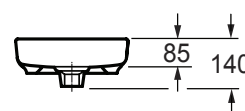

Quarto Oval

White

H100 x W350 x L550

Code: C