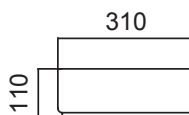

SPECIFICATION SHEET

Slab Top & Vessel Basin Options

Slab Top

StoneCast 35mm - Code: ST

Quartz 20mm - Code: BP (Black Pearl) or HY (Himalaya)

Available in sizes:

750, 900, 1200

Vessel Basin Options

Quarto Round 310mm

H110 x W310

White - Code: A

Black - Code: E

Quarto Round 360mm

H120 x W360

White - Code: B

Black - Code: F