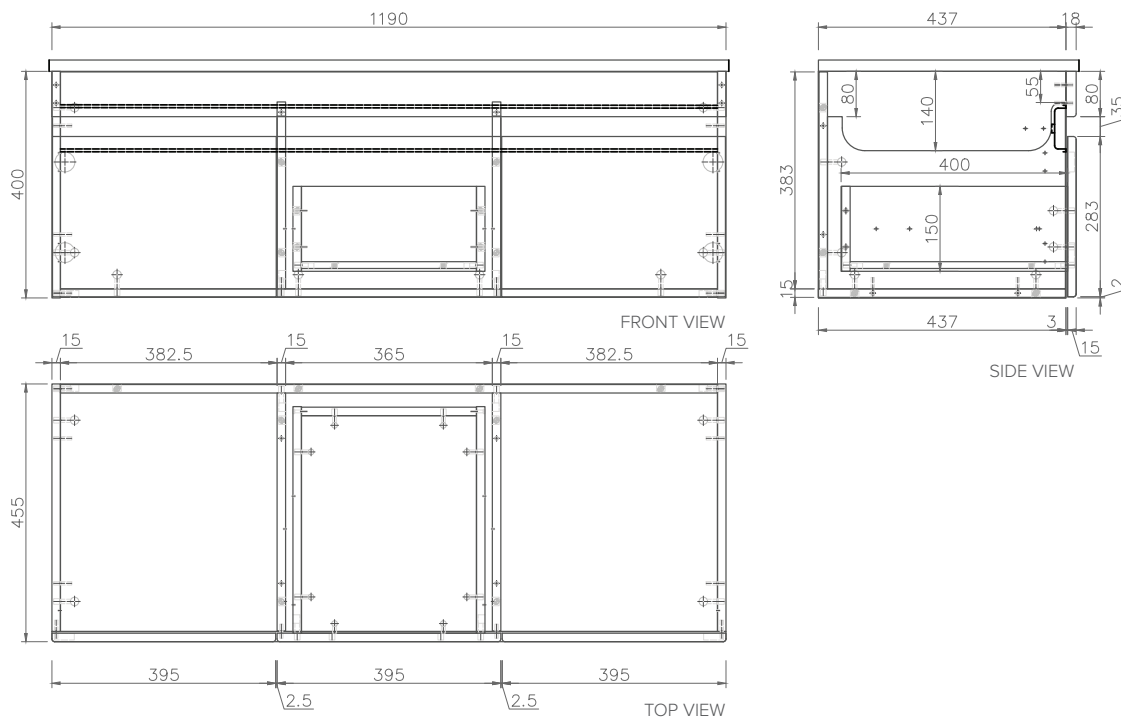

SPECIFICATION SHEET

Arc 1200mm 2 Door, 1 Drawer Double Basin Wall Vanity

Features

- Wall Hung
- Soft Close Doors & Drawer
- Negative detail finger pull
- Cabinet:
White - 2-Pack Urethane on MRF
Colour - Laminate Finish
- Slab Top Options:
20mm Quartz Top
35mm StoneCast Top
- Dimensions: H420/435 x W1200 x D465

SPECIFICATION SHEET

Slab Top & Vessel Basin Options

Slab Top

StoneCast 35mm - Code: ST

Quartz 20mm - Code: BP (Black Pearl) or HY (Himalaya)

Available in sizes:

750, 900, 1200

Vessel Basin Options

Quarto Round 310mm

H110 x W310

White - Code: A

Black - Code: E

Quarto Round 360mm

H120 x W360

White - Code: B

Black - Code: F

Quarto Oval

White

H100 x W350 x L550

Code: C

Quarto Rectangular

White

H100 x W340 x L550

Code: D