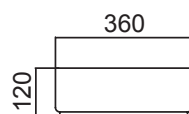

SPECIFICATION SHEET

Slab Top & Vessel Basin Options

Slab Top

StoneCast 35mm - Code: ST

Quartz 20mm - Code: BP (Black Pearl) or HY (Himalaya)

Available in sizes:

750, 900, 1200

Vessel Basin Options

Quarto Round 310mm

H110 x W310

White - Code: A

Black - Code: E

Quarto Round 360mm

H120 x W360

White - Code: B

Black - Code: F