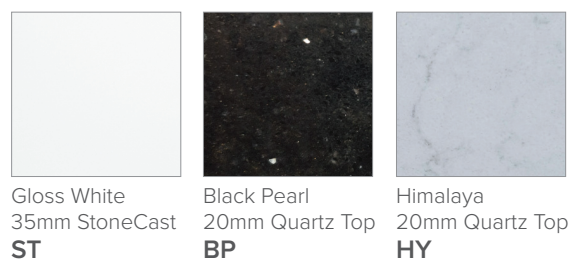

StoneCast & Quartz Slab Top Options